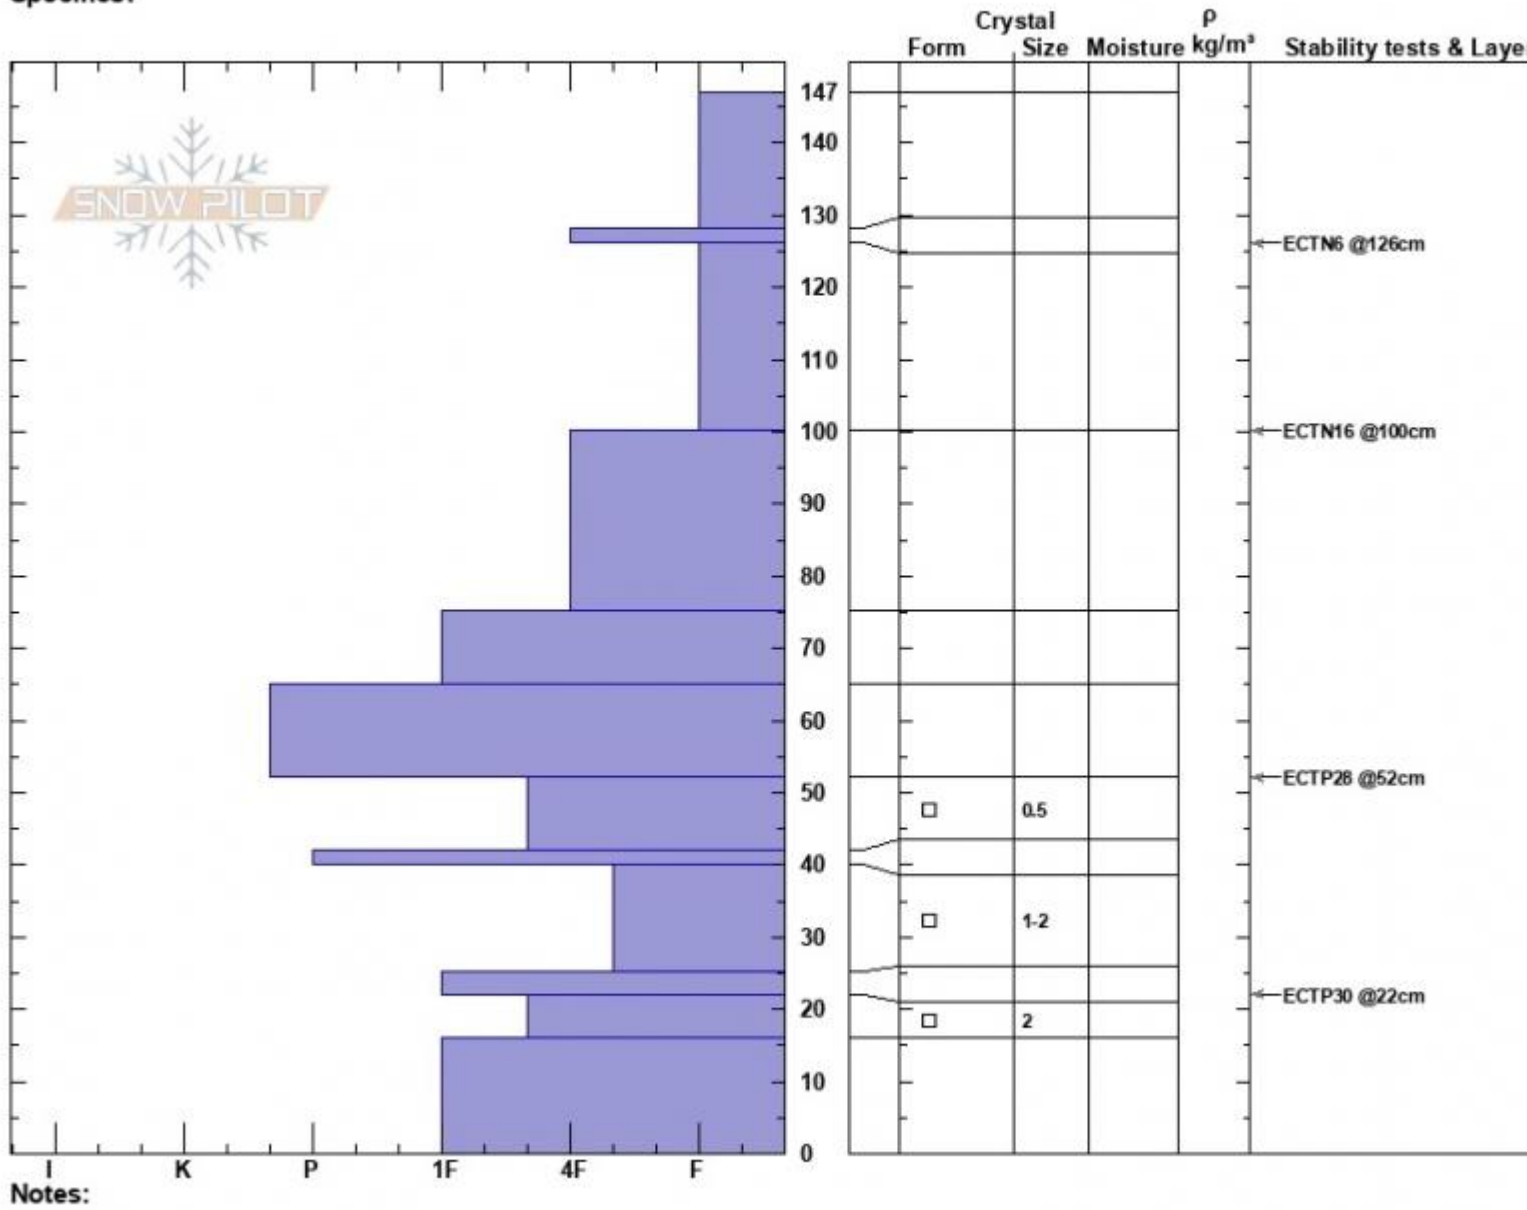

Blackmore E Bowl  
 Gallatin Range-N  
 MT  
 Elevation: 9185 ft  
 Aspect: 62°  
 Specifics:

Haylee Darby  
 01/09/2025 - 1:45pm  
 Co-ord: 45.44251N, -110.99634W  
 Slope Angle: 32°  
 Wind Loading:

Stability:  
 Air Temperature: -2°C  
 Sky Cover: CLR  
 Precipitation: NO  
 Wind: W Calm

HS:147 Layer Notes:

Snowpit profile from Mt Blackmore, NE facing, 9185', HS almost 5 ft

Advisory Region  
 Northern Gallatin  
 Longitude  
 -111.00W

Latitude

45.44N

Northern Gallatin, 2025-01-09