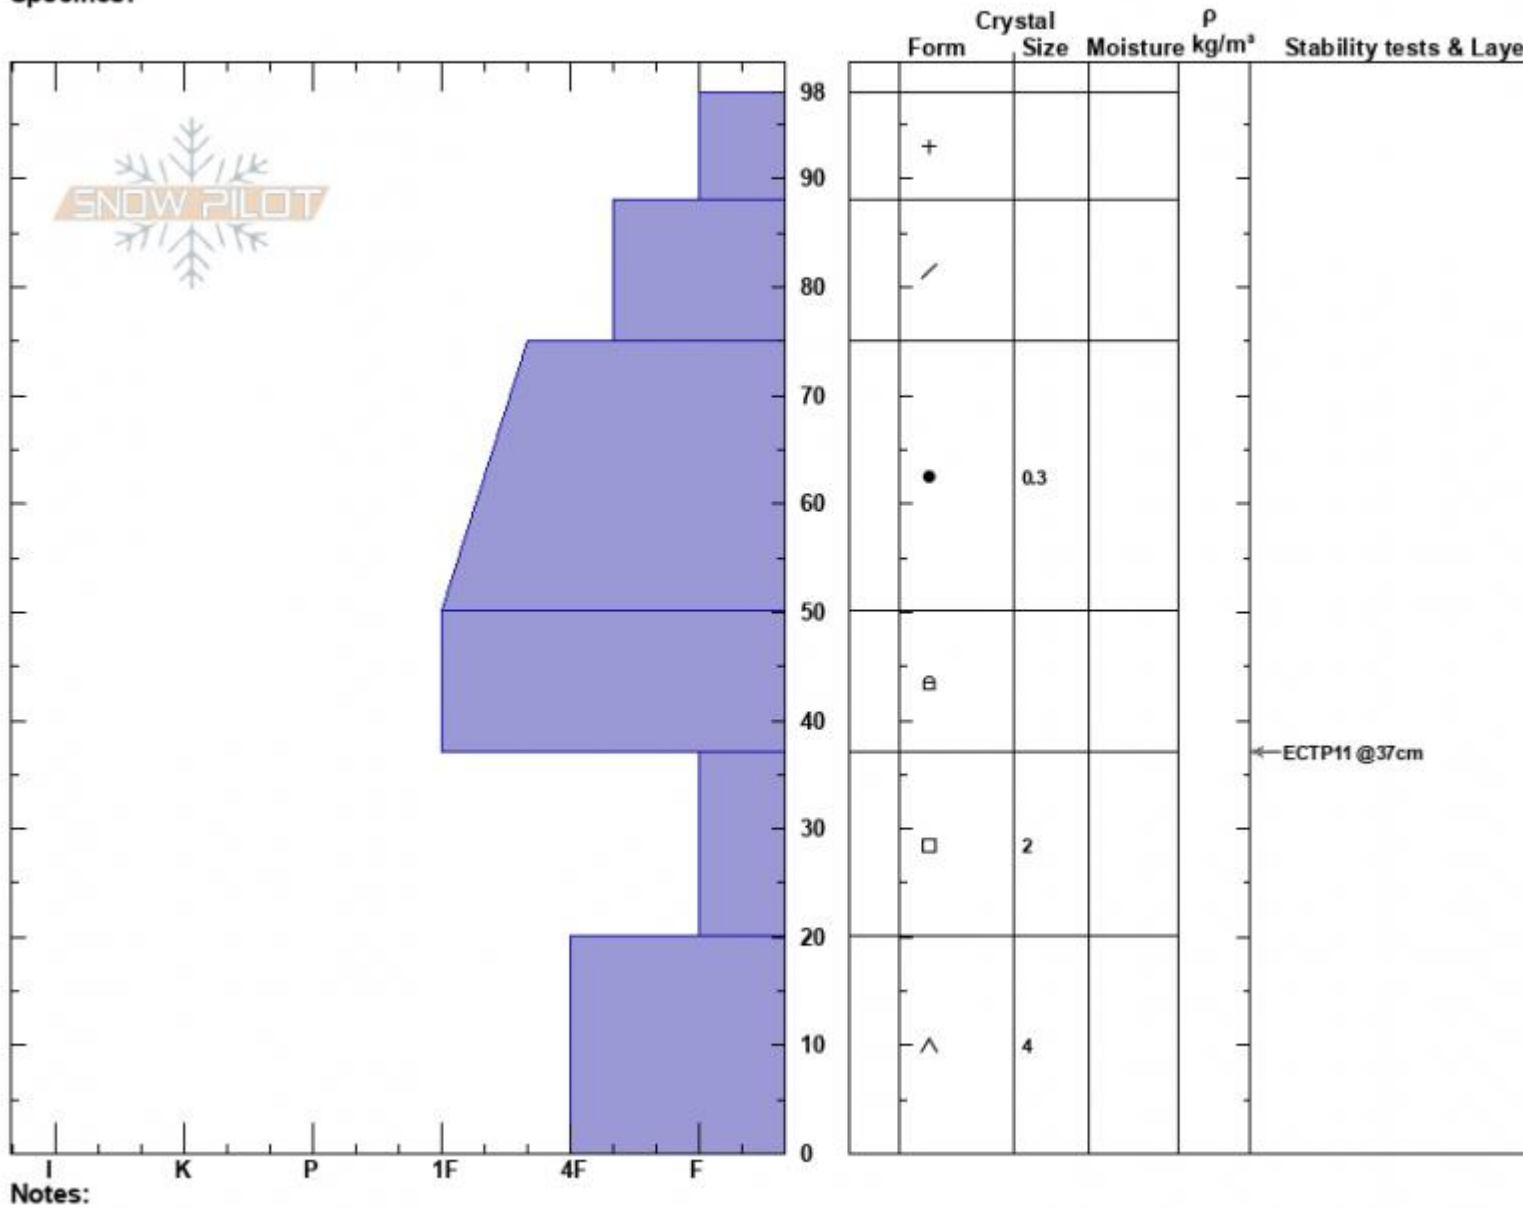

Sunlight Basin  
 Madison Range-S  
 MT  
 Elevation: 9478 ft  
 Aspect: 99°  
 Specifics:

Haylee Darby  
 01/07/2025 - 12:00pm  
 Co-ord: 44.97510N, -111.31392W  
 Slope Angle: 27°  
 Wind Loading:

Stability:  
 Air Temperature: -2°C  
 Sky Cover: SCT  
 Precipitation: NO  
 Wind: SE Light Breeze

HS:98  
 PF:85  
 Layer Notes:

Advisory Region  
 Southern Madison  
 Longitude  
 -111.27W

Latitude

45.06N

Southern Madison, 2025-01-07