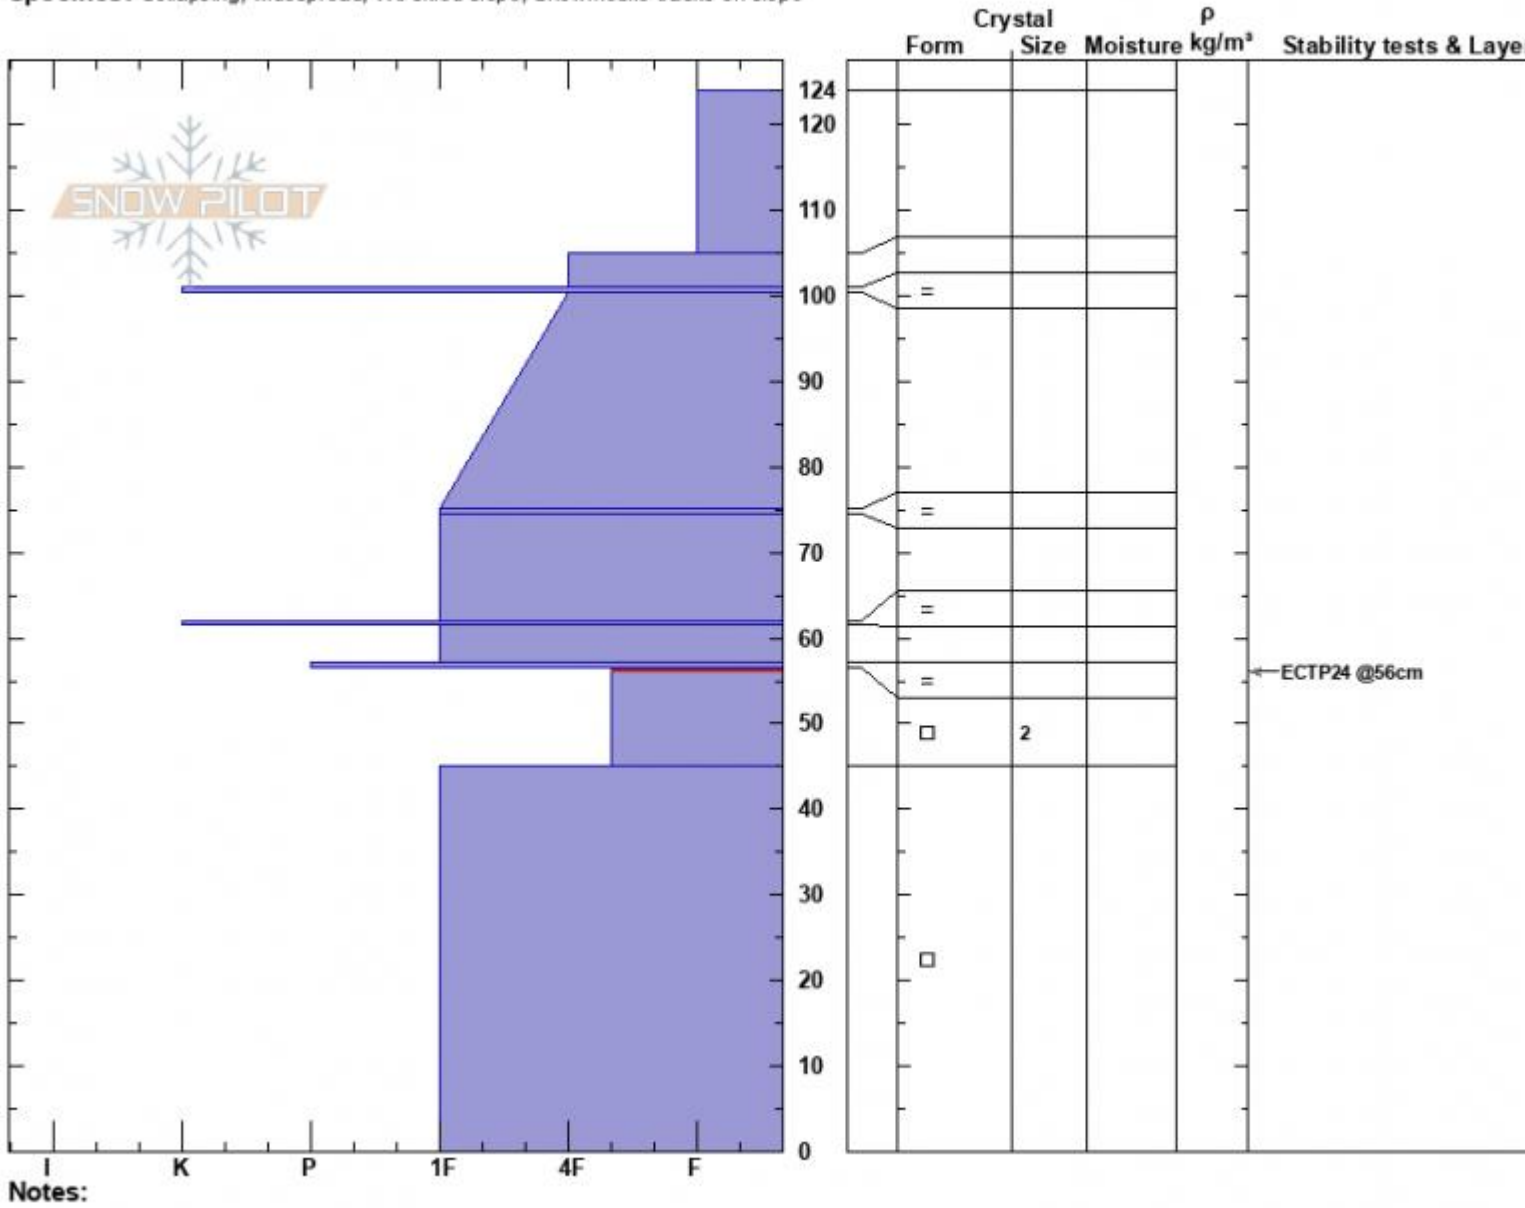

Sawtell Switchback E
 Centennial Range
 ID
 Elevation: 9000 ft
 Aspect: 90°
 Specifics: Collapsing, widespread; We skied slope; Snowmobile tracks on slope

Ian Hoyer
 12/31/2024 - 11:30am
 Co-ord: 44.55302N, -111.44415W
 Slope Angle: 27°
 Wind Loading: previous

Stability: Poor
 Air Temperature:
 Sky Cover: BKN
 Precipitation: NO
 Wind: Calm

HS:124
 PF:50
 PS:20
 Layer Notes: 56.5-45cm: Problematic layer

Sawtelle Peak E-facing Profile at 9000 ft - 31 Dec 2024

Advisory Region
 Island Park
 Longitude
 -111.44W
 Latitude
 44.56N