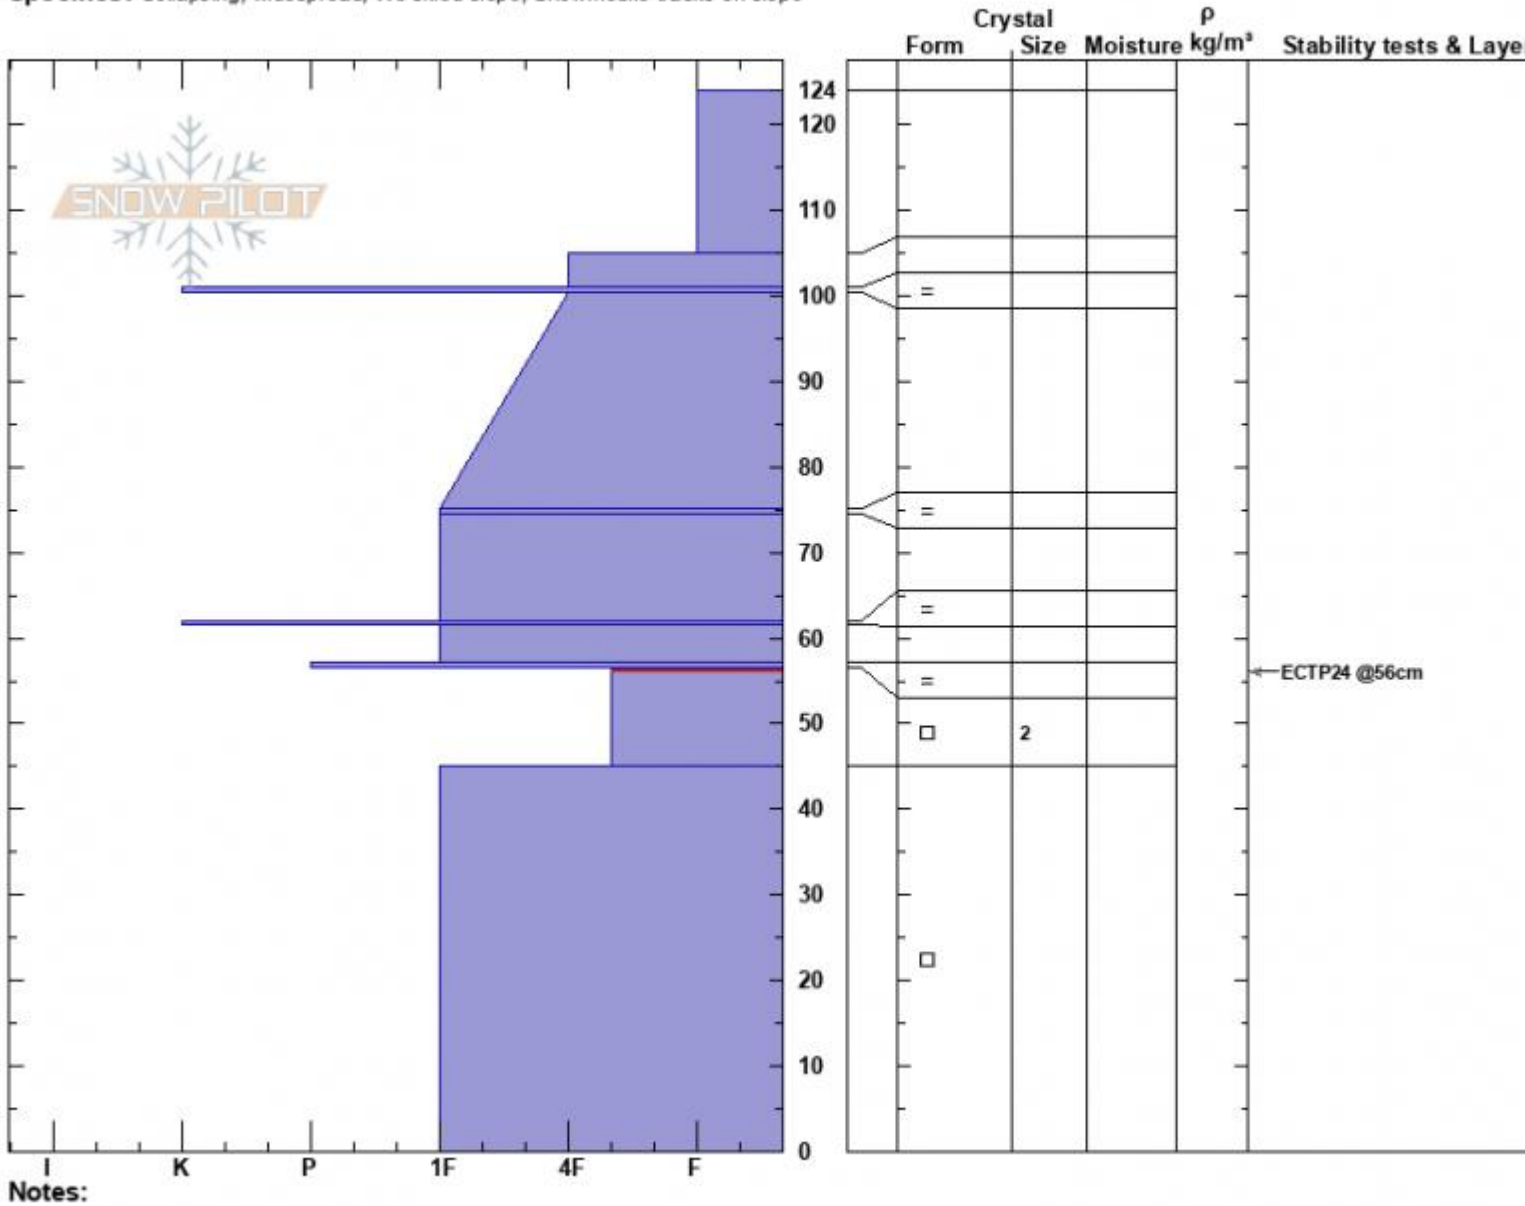

Sawtell Switchback E
 Centennial Range
 ID
 Elevation: 9000 ft
 Aspect: 90°
 Specifics: Collapsing, widespread; We skied slope; Snowmobile tracks on slope

Ian Hoyer
 12/31/2024 - 11:30am
 Co-ord: 44.55302N, -111.44415W
 Slope Angle: 27°
 Wind Loading: previous

Stability: Poor
 Air Temperature:
 Sky Cover: BKN
 Precipitation: NO
 Wind: Calm

HS:124
 PF:50 56.5-45cm: Problematic layer
 PS: 20

Sawtelle Peak E-facing Profile at 9000 ft - 31 Dec 2024

Advisory Region
 Island Park
 Longitude
 -111.44W
 Latitude
 44.56N