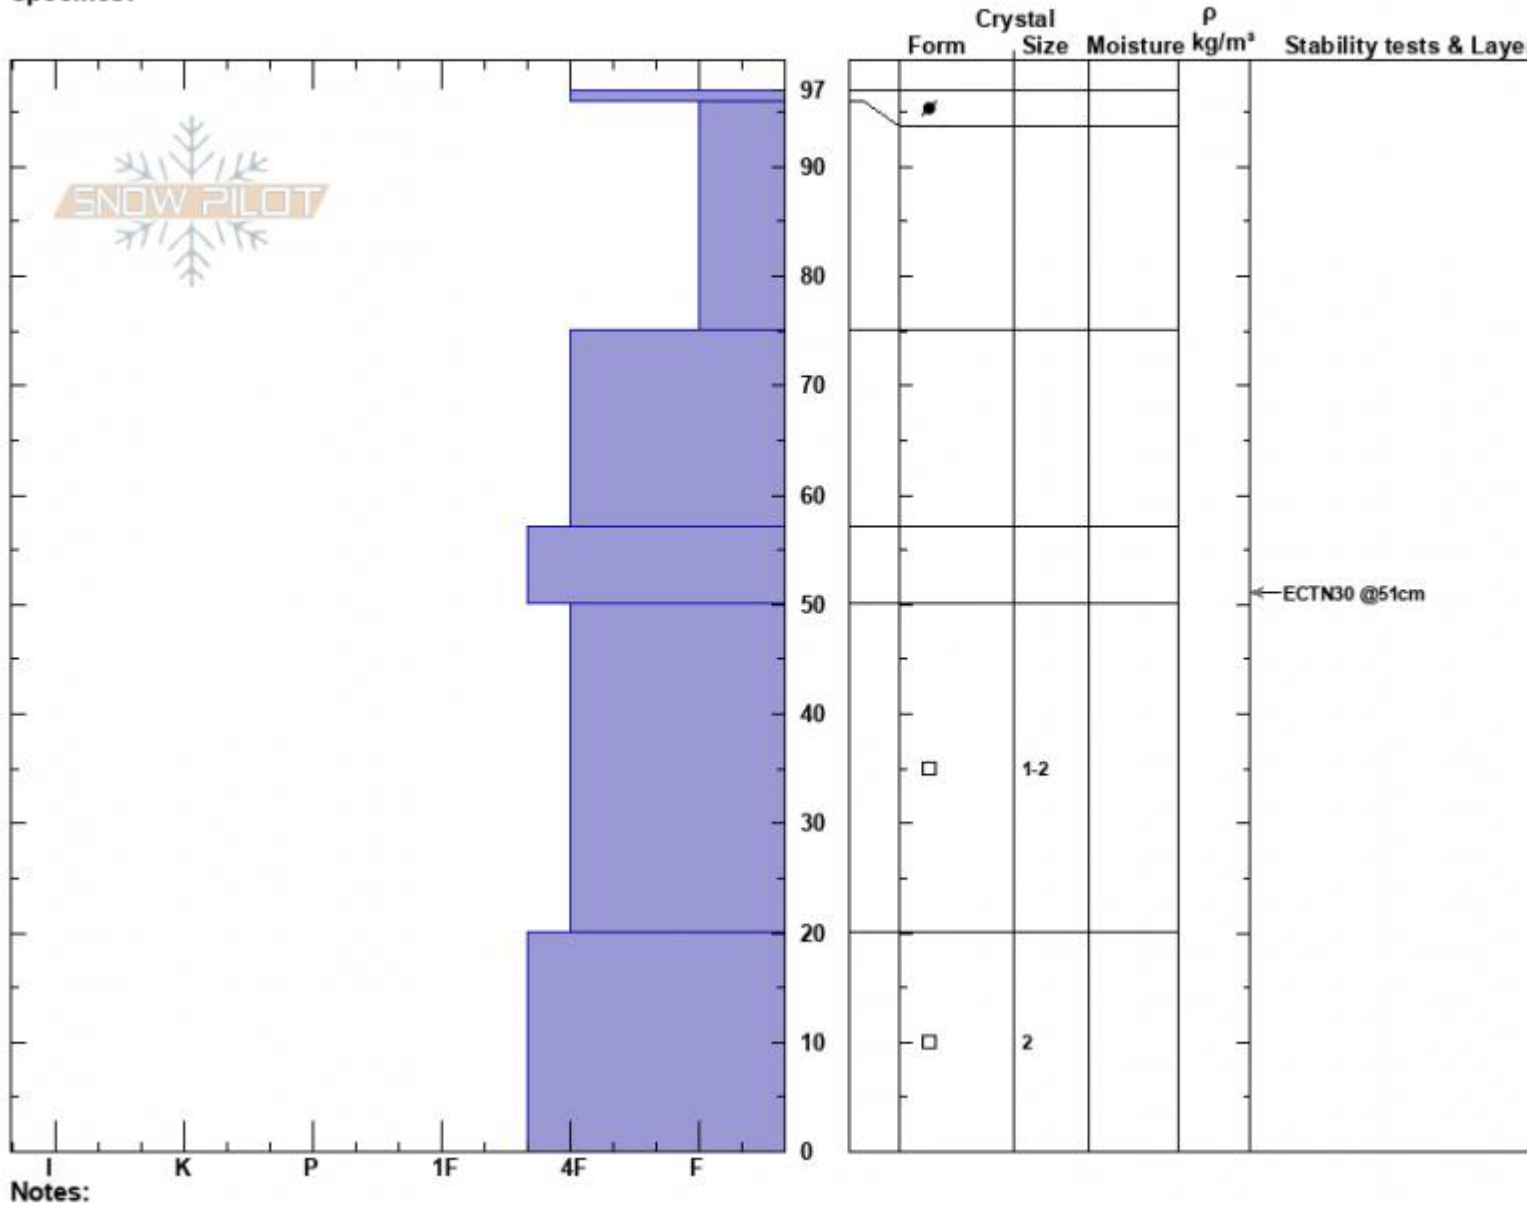

The Throne East Face
 Bridger Range
 MT
 Elevation: 8133 ft
 Aspect: 80°
 Specifics:

Haylee Darby
 12/19/2024 - 12:40pm
 Co-ord: 45.88359N, -110.95069W
 Slope Angle: 30°
 Wind Loading:

Stability:
 Air Temperature: 1°C
 Sky Cover: FEW
 Precipitation: NO
 Wind: W Light Breeze

HS:97
 PF:85
 Layer Notes:

Advisory Region
 Bridger Range
 Longitude
 -110.95W
 Latitude
 45.88N
 Bridger Range, 2024-12-19