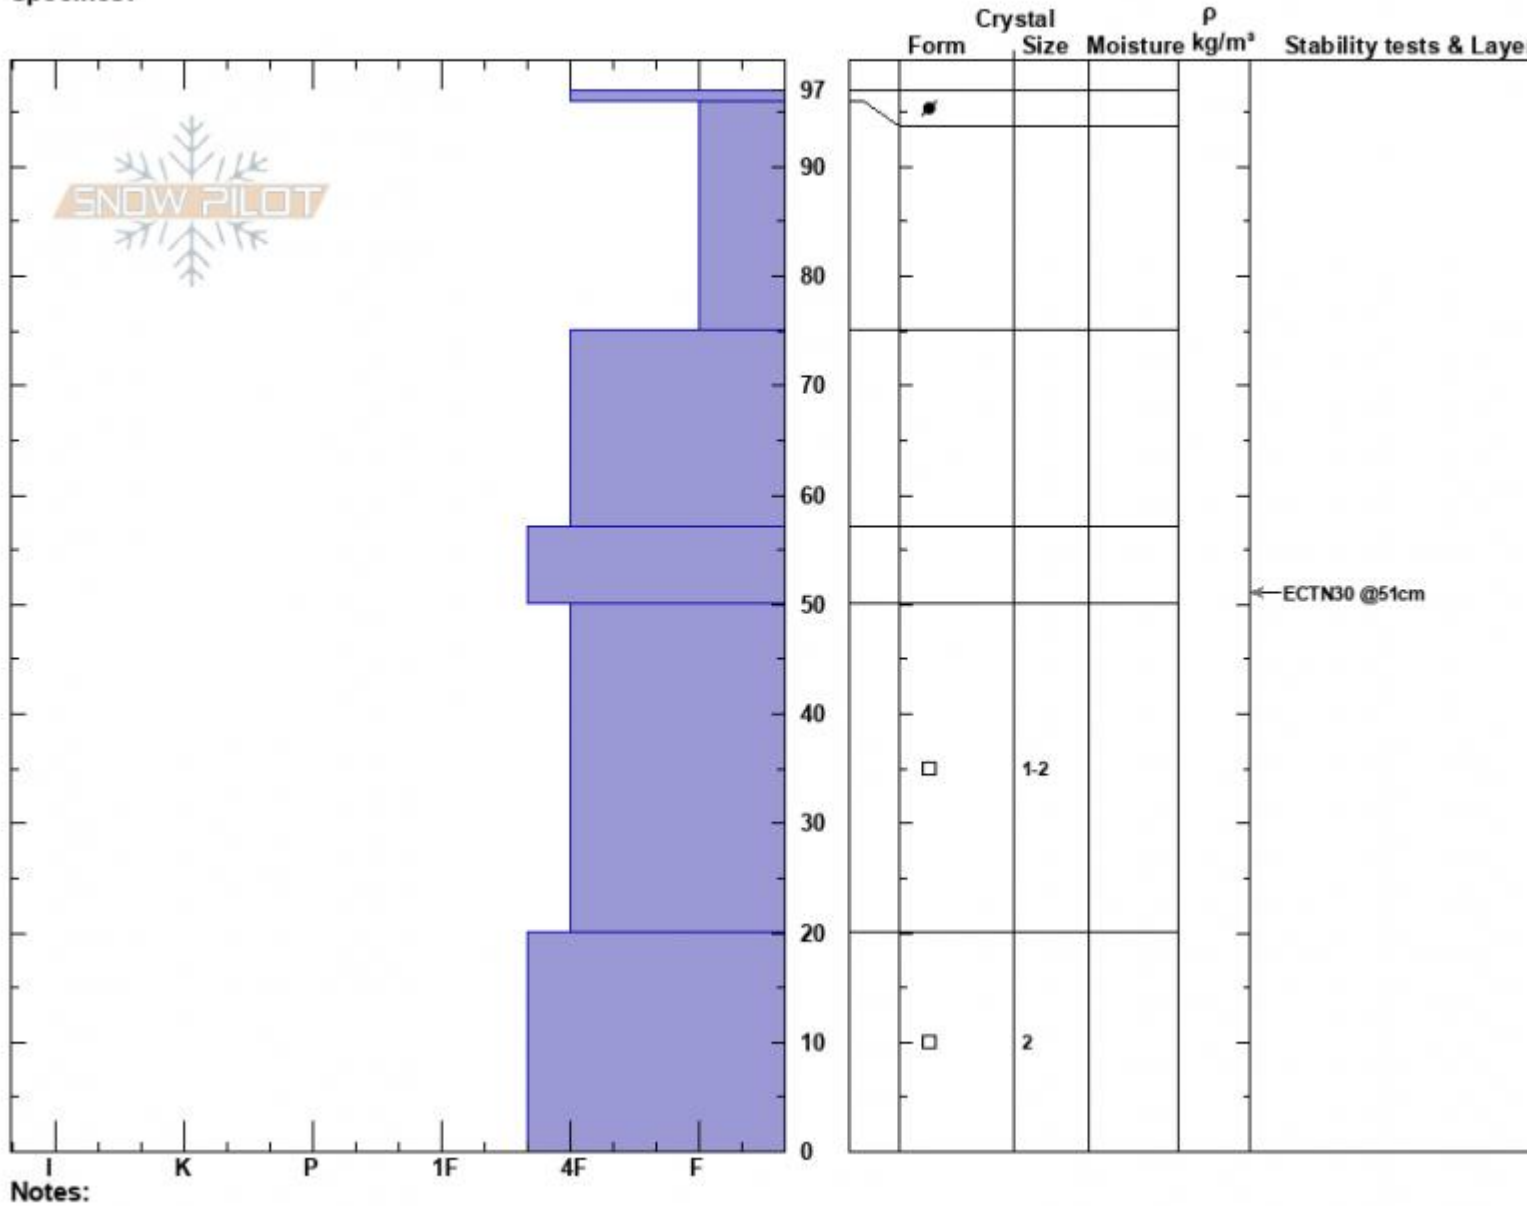

The Throne East Face
 Bridger Range
 MT
 Elevation: 8133 ft
 Aspect: 80°
 Specifics:

Haylee Darby
 12/19/2024 - 12:40pm
 Co-ord: 45.88359N, -110.95069W
 Slope Angle: 30°
 Wind Loading:

Stability:
 Air Temperature: 1°C
 Sky Cover: FEW
 Precipitation: NO
 Wind: W Light Breeze

HS:97
 PF:85

Layer Notes:

Advisory Region
 Bridger Range
 Longitude
 -110.95W
 Latitude
 45.88N
 Bridger Range, 2024-12-19