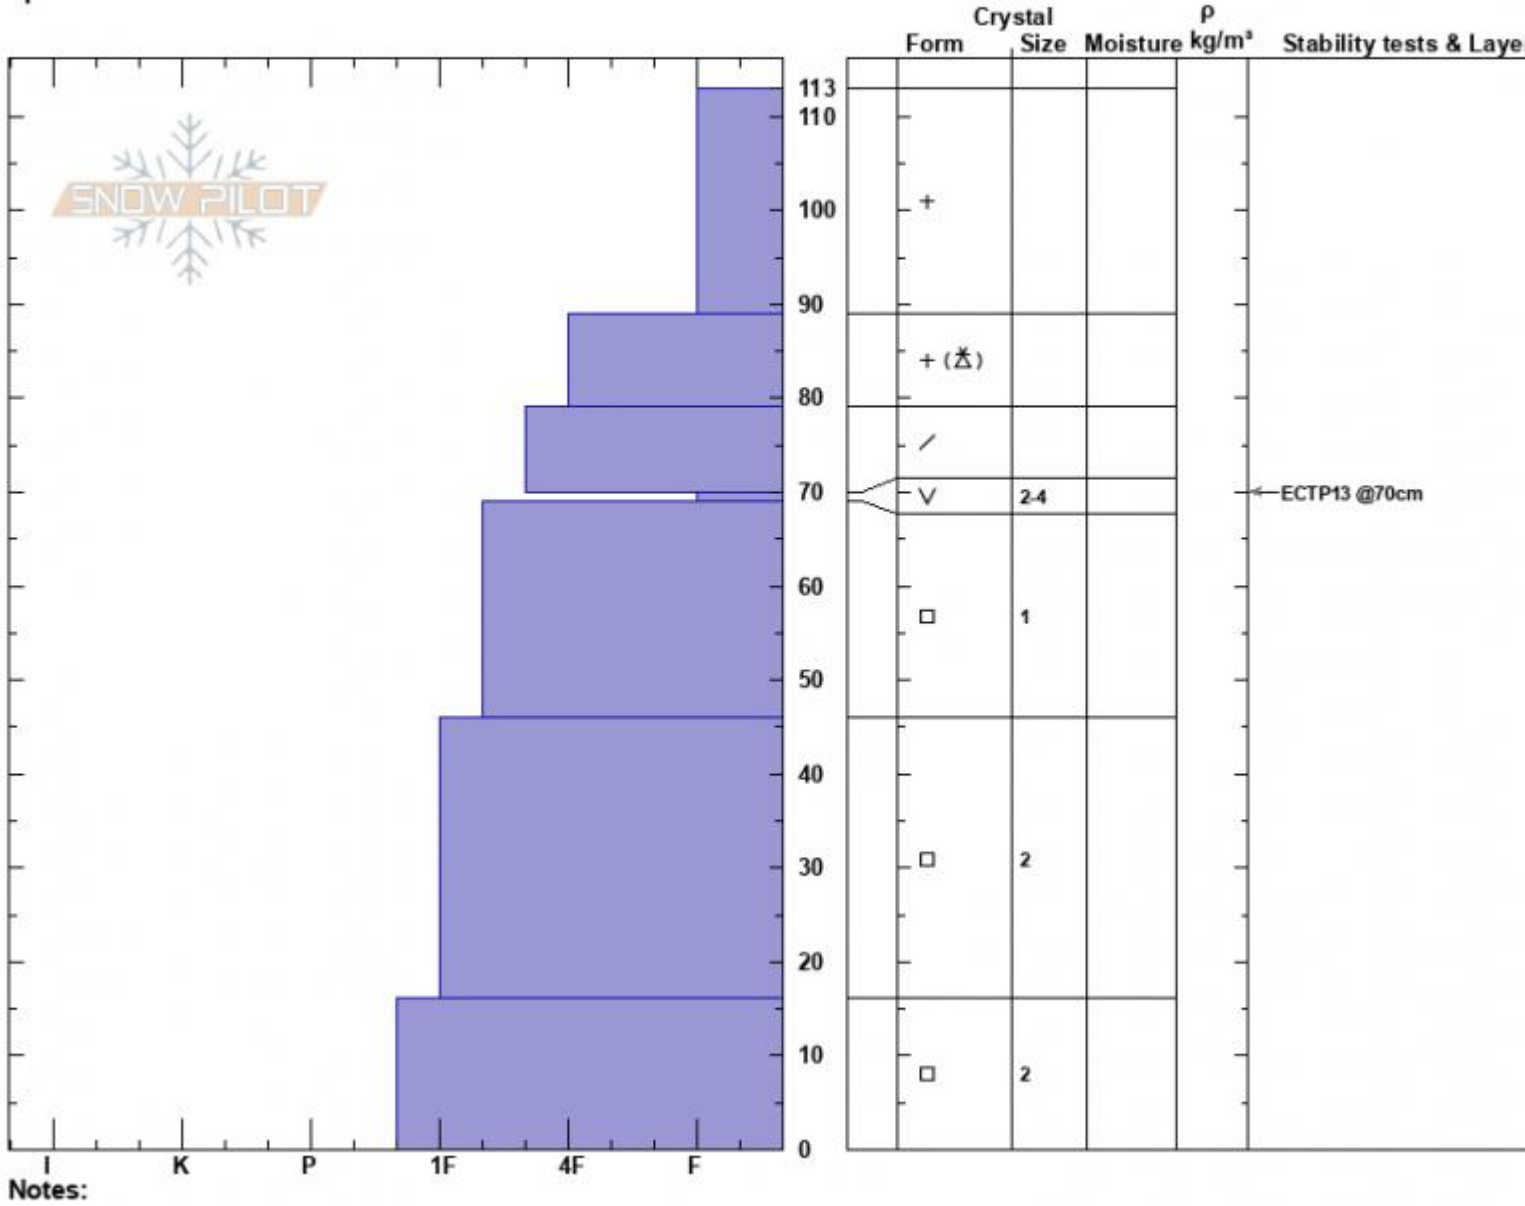

Almost Died
 Cooke City
 MT
 Elevation: 9420 ft
 Aspect: 12°
 Specifics:

Haylee Darby
 12/16/2024 - 2:44pm
 Co-ord: 45.04994N, -109.92896W
 Slope Angle: 25°
 Wind Loading:

Stability:
 Air Temperature: -7°C
 Sky Cover: OVC
 Precipitation: S1
 Wind: W Calm

HS:113 Layer Notes:

Notes:
 Advisory Region
 Cooke City
 Longitude
 -109.95W
 Latitude
 45.06N
 Cooke City, 2024-12-16