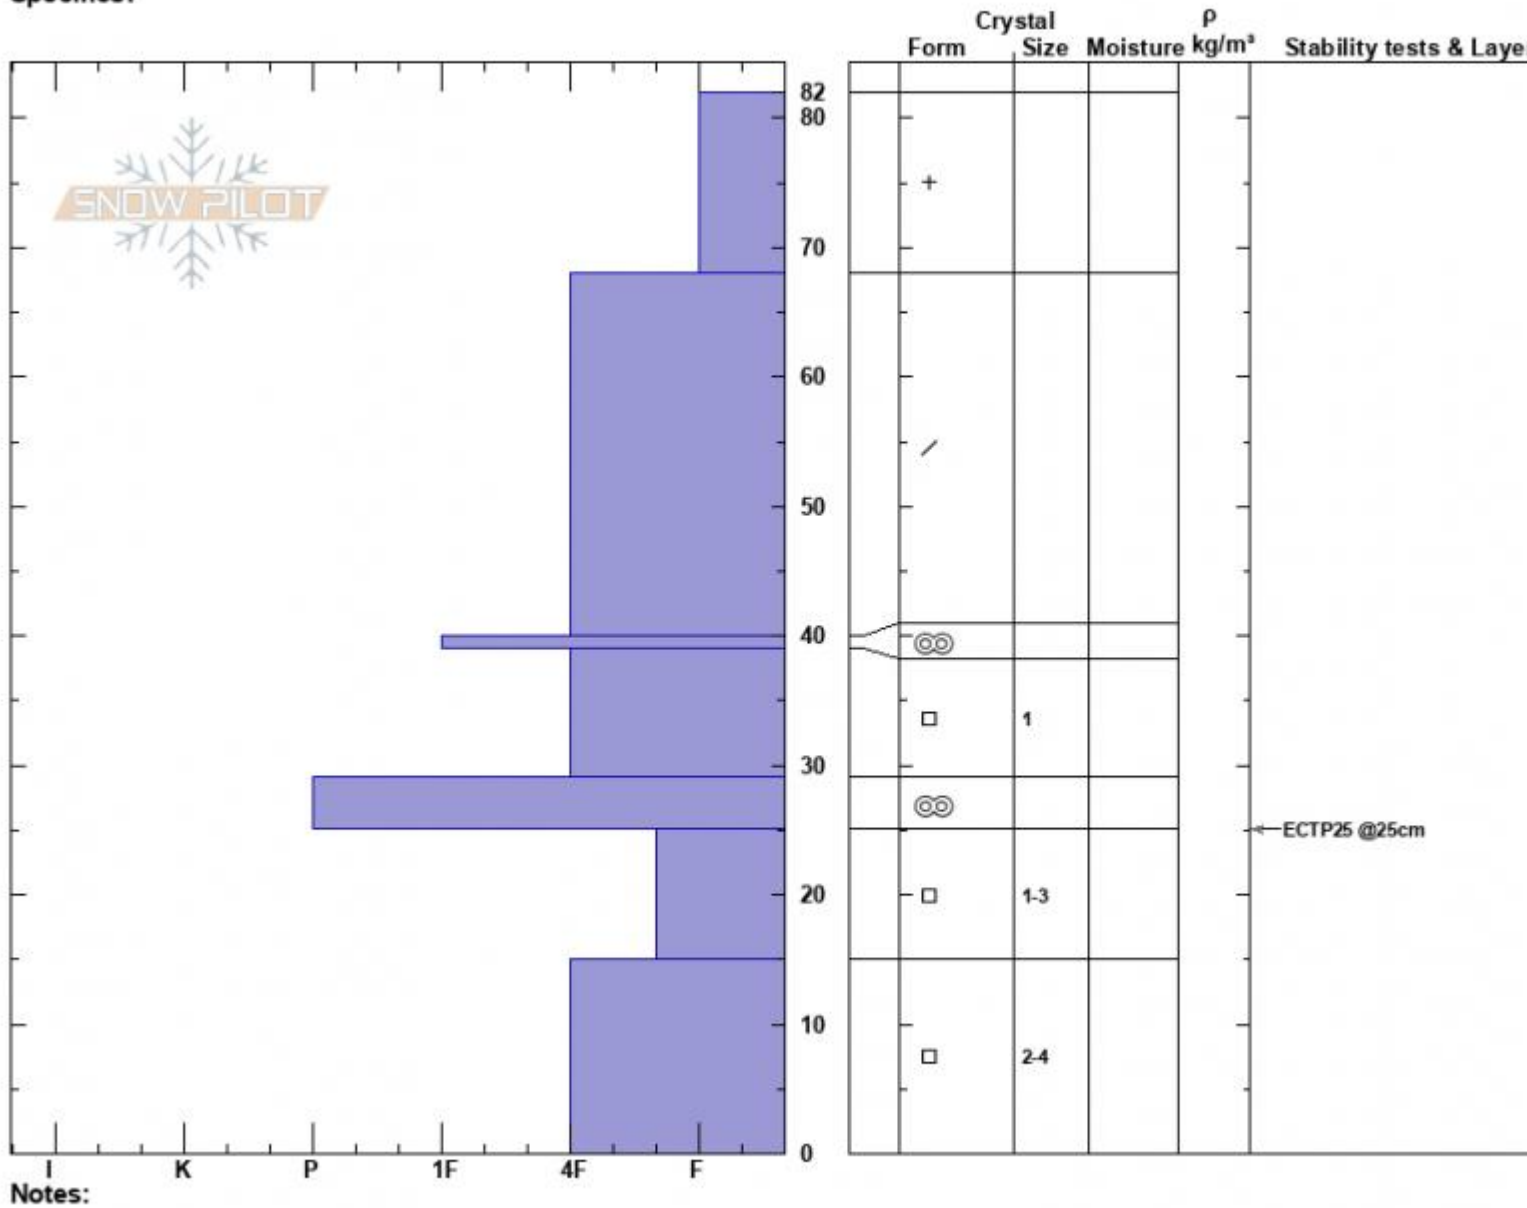

Marty's
 Cooke City
 MT
 Elevation: 9432 ft
 Aspect: 188°
 Specifics:

Haylee Darby
 12/17/2024 - 10:45am
 Co-ord: 45.04830N, -109.94580W
 Slope Angle: 29°
 Wind Loading: no

Stability:
 Air Temperature: 0°C
 Sky Cover: FEW
 Precipitation: NO
 Wind: NW Calm

HS:82 Layer Notes:

Advisory Region
 Cooke City
 Longitude
 -109.95W
 Latitude
 45.05N
 Cooke City, 2024-12-17