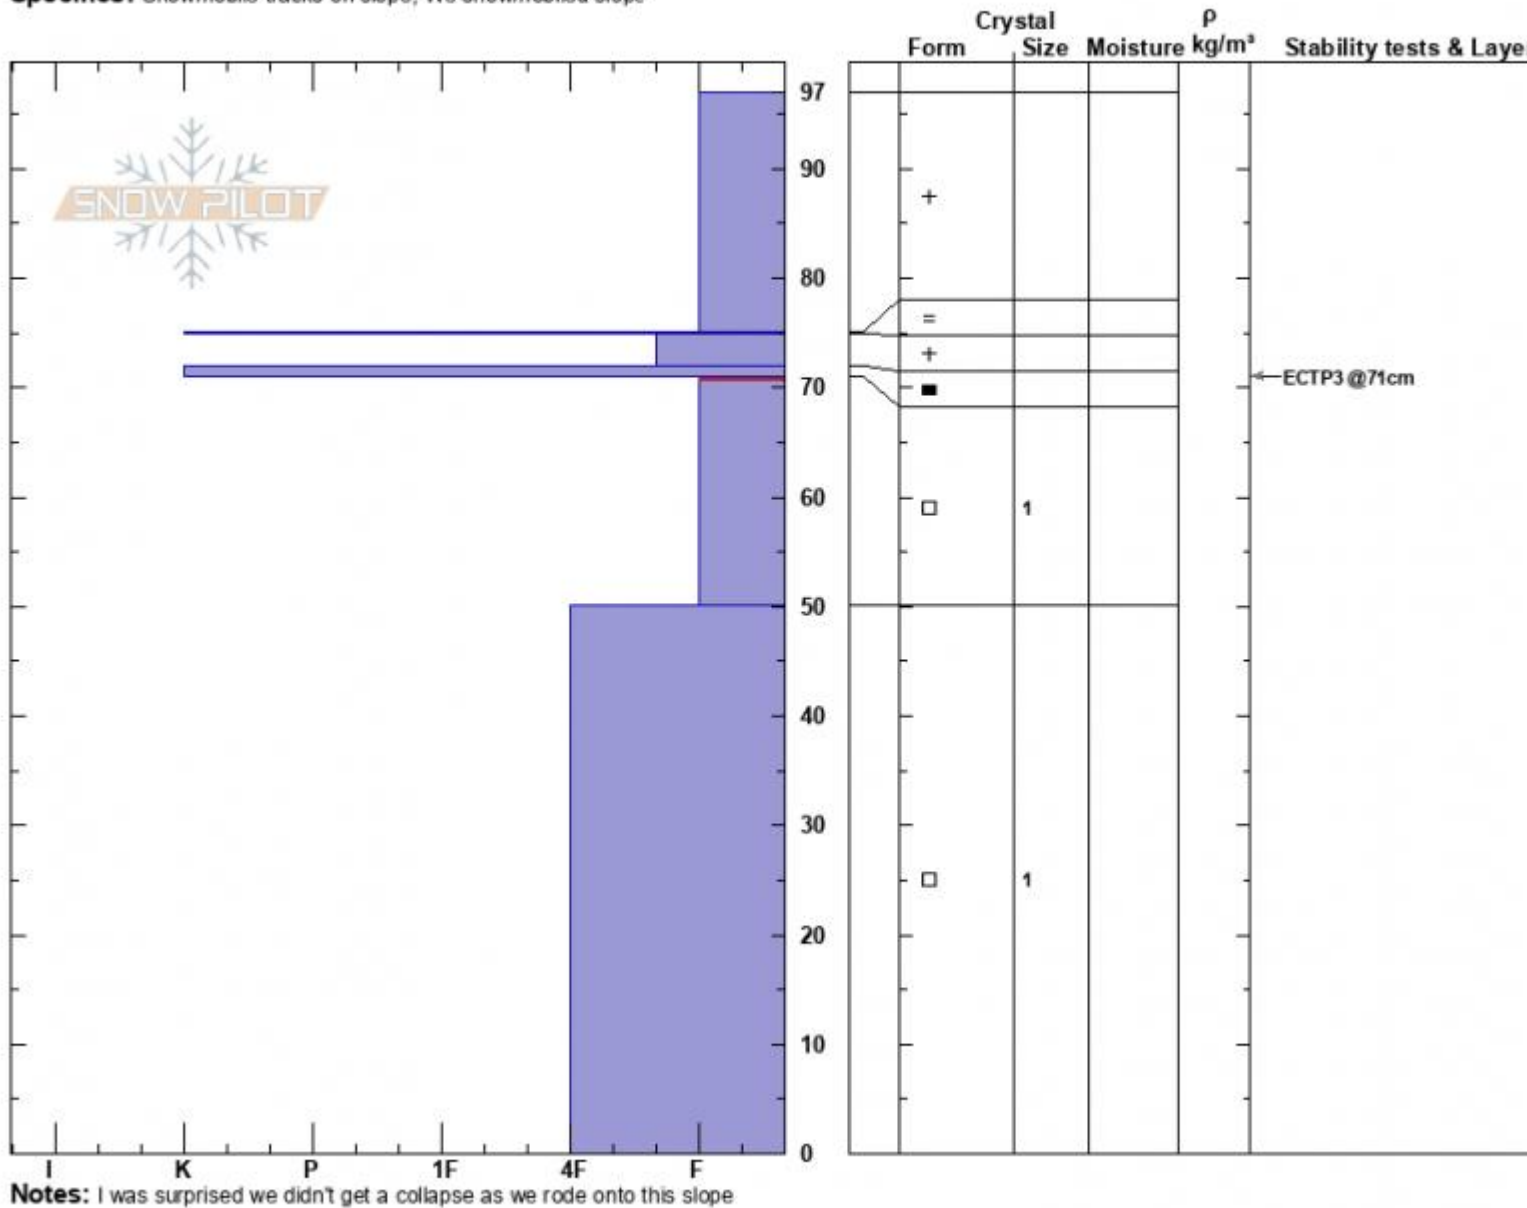

E Fk Upper Yale
 Centennial Range
 ID
 Elevation: 8984 ft
 Aspect: 73°
 Specifics: Snowmobile tracks on slope; We snowmobiled slope

Mark Staples
 12/17/2024 - 11:00am
 Co-ord: 44.55312N, -111.44426W
 Slope Angle: 26°
 Wind Loading: no

Stability:
 Air Temperature:
 Sky Cover: CLR
 Precipitation: NO
 Wind:

HS:97
 Layer Notes:
 71-50cm: Problematic layer

Sawtelle E-facing slope profile at 9000 ft - 17 Dec 2024

Advisory Region
 Island Park
 Longitude
 -111.46W
 Latitude
 44.55N