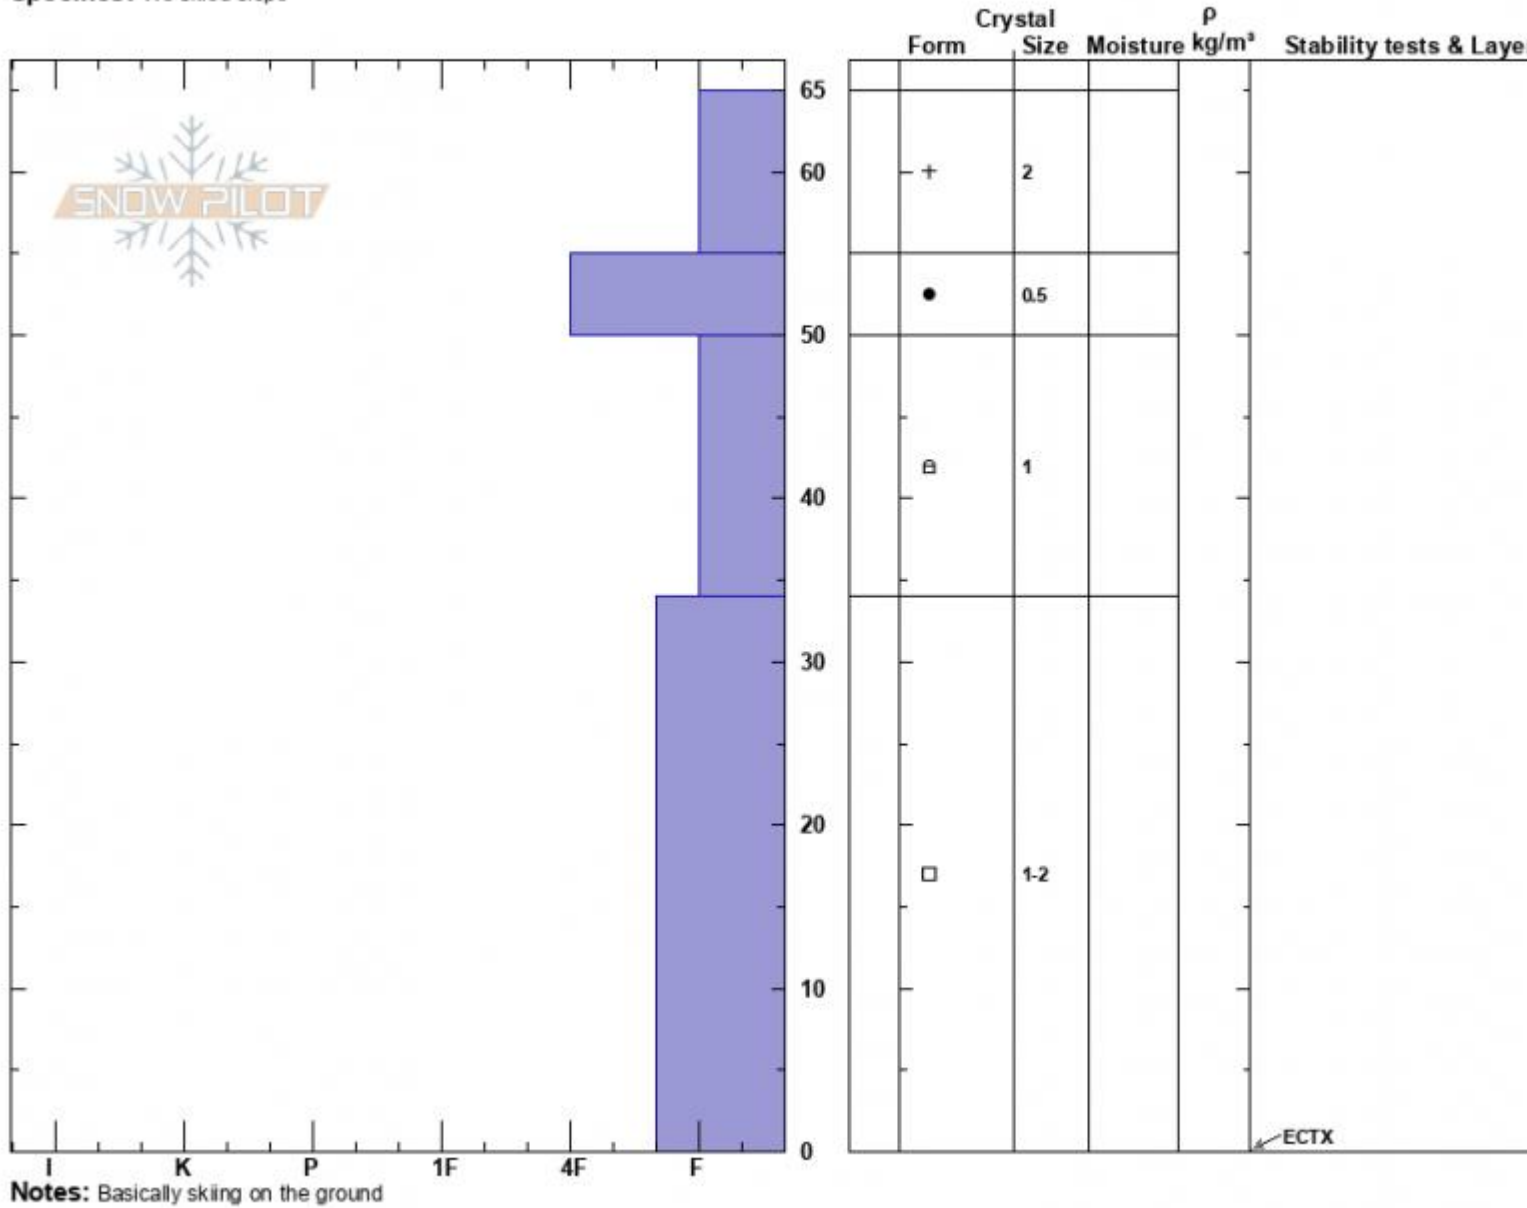

Bacon Rind Meadows  
 Madison Range-S  
 MT  
 Elevation: 8875 ft  
 Aspect: E  
 Specifics: We skied slope

Mike Lavery  
 12/16/2024 - 11:22am  
 Co-ord: 44.95865N, -111.09927W  
 Slope Angle: 24°  
 Wind Loading: no

Stability: Good  
 Air Temperature:  
 Sky Cover: OVC  
 Precipitation: S1  
 Wind: S Moderate

HS:65  
 PF:65  
 PS:40  
 Layer Notes:  
 34-0cm: Problematic layer

Advisory Region  
 Southern Madison  
 Longitude  
 -111.10W  
 Latitude  
 44.96N  
 Southern Madison, 2024-12-16