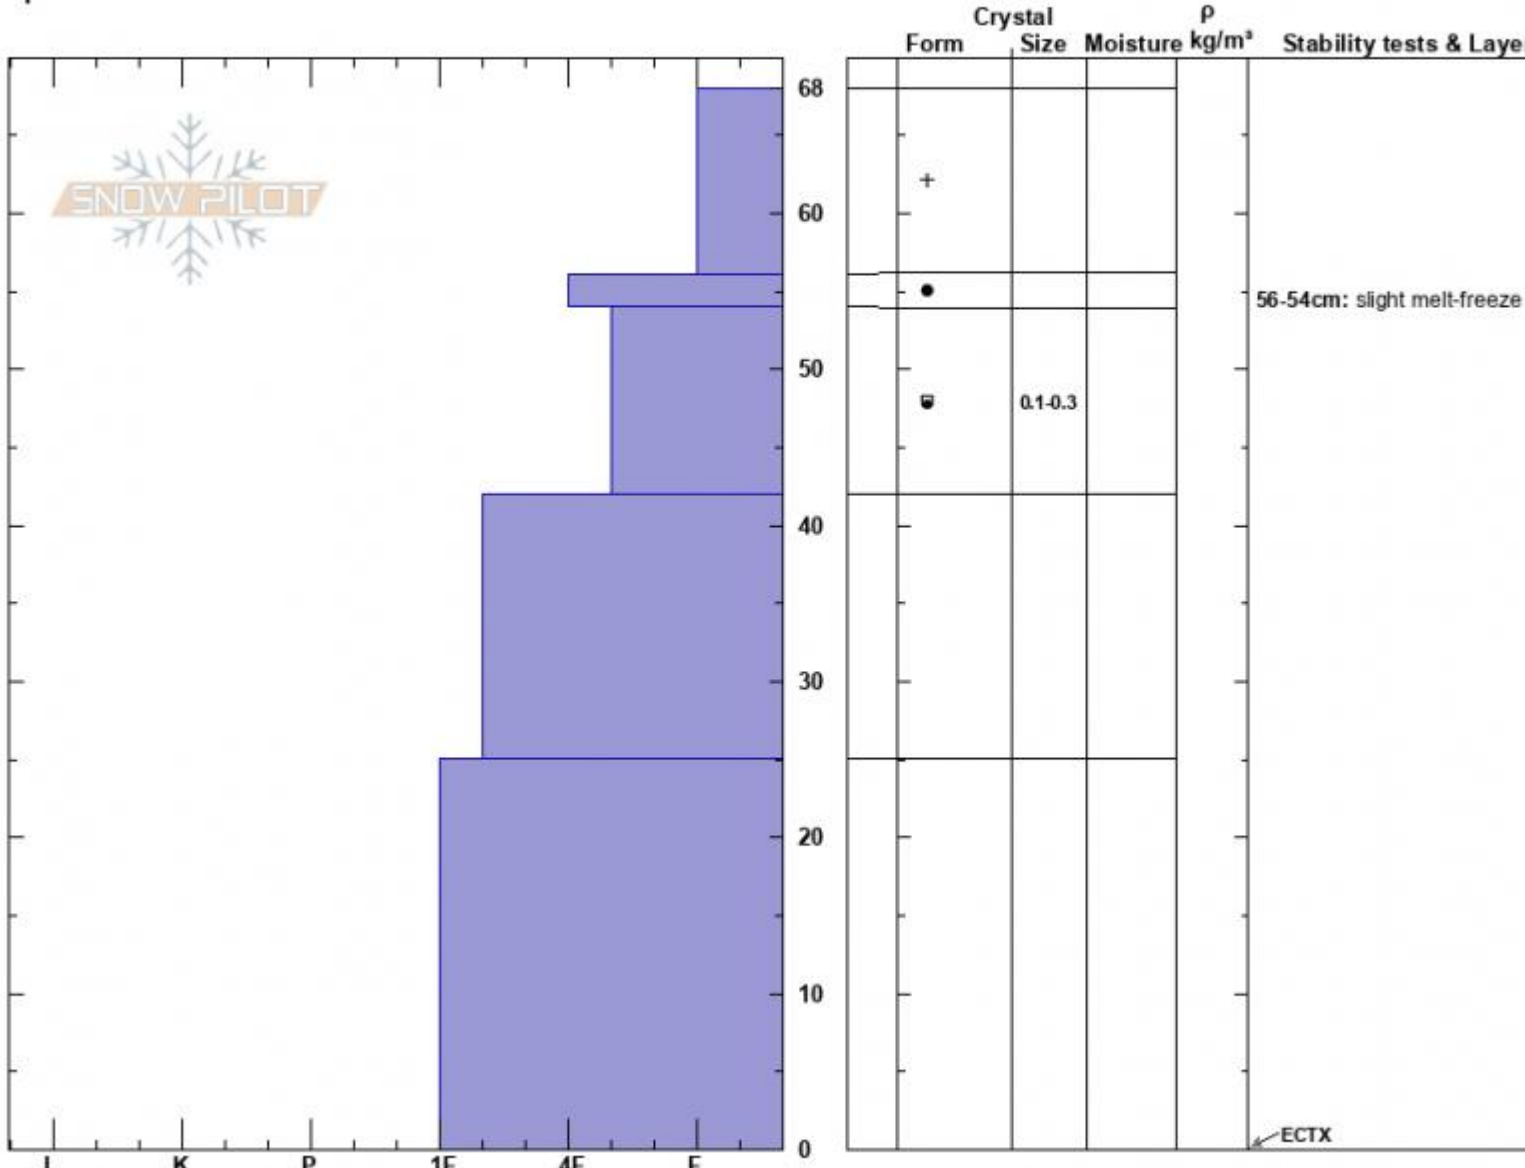

Texas Meadows north
Bridger Range
MT
Elevation: 7860 ft
Aspect: 307°
Specifics:

Mark Staples
12/10/2024 - 11:30am
Co-ord: 45.84041N, -110.93538W
Slope Angle: 19°
Wind Loading: no

Stability: Good
Air Temperature:
Sky Cover: FEW
Precipitation:
Wind: NW Moderate

HS:68
Layer Notes:
56-54cm: slight melt-freeze
54-42cm: Problematic layer

Notes: Overall surprisingly supportable snowpack. Faceting of the old snow surface that was just buried is evident but generally minimal. The bridgers experience more melt-freeze than other areas due to lower elevations.

Snow profile N facing by Texas Meadow

Advisory Region
Bridger Range
Longitude
-110.94W

Latitude

45.84N

Bridger Range, 2024-12-10