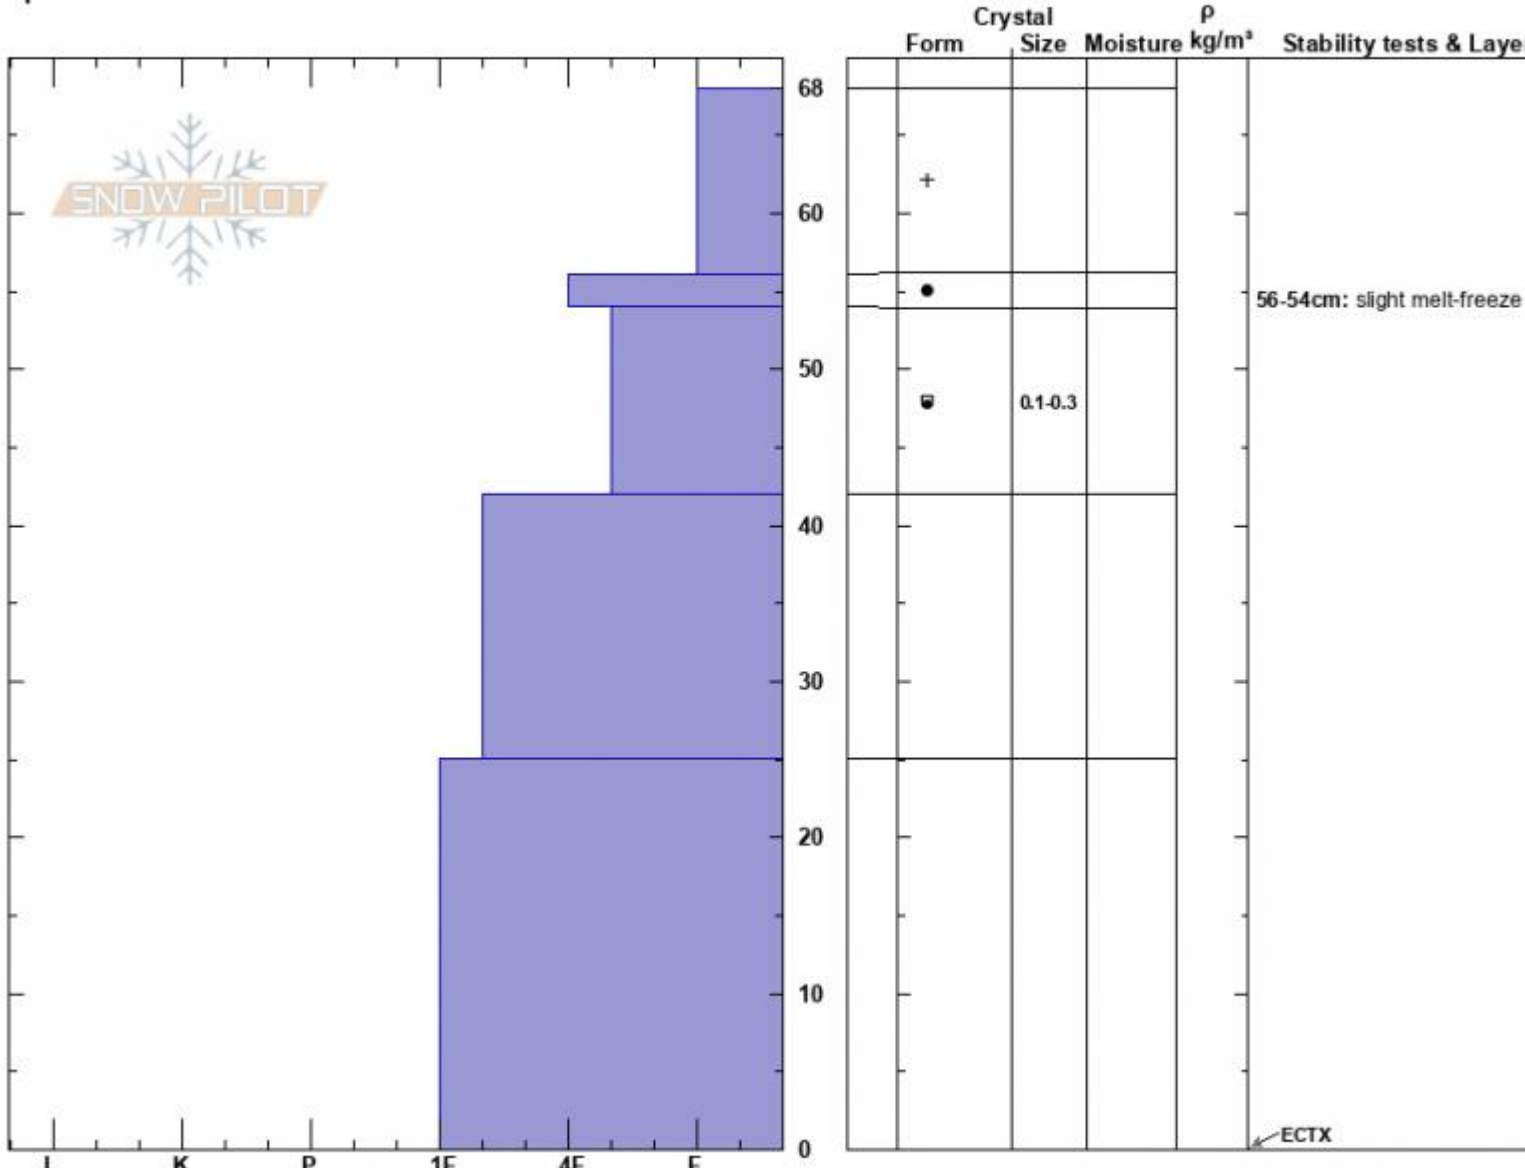

Texas Meadows north
 Bridger Range
 MT
 Elevation: 7860 ft
 Aspect: 307°
 Specifics:

Mark Staples
 12/10/2024 - 11:30am
 Co-ord: 45.84041N, -110.93538W
 Slope Angle: 19°
 Wind Loading: no

Stability: Good
 Air Temperature:
 Sky Cover: FEW
 Precipitation:
 Wind: NW Moderate

HS:68 **Layer Notes:**
 56-54cm: slight melt-freeze
 54-42cm: Problematic layer

Notes: Overall surprisingly supportable snowpack. Faceting of the old snow surface that was just buried is evident but generally minimal. The bridgers experience more melt-freeze than other areas due to lower elevations.

Snow profile N facing by Texas Meadow

Advisory Region
 Bridger Range
 Longitude
 -110.94W

Latitude

45.84N

Bridger Range, 2024-12-10