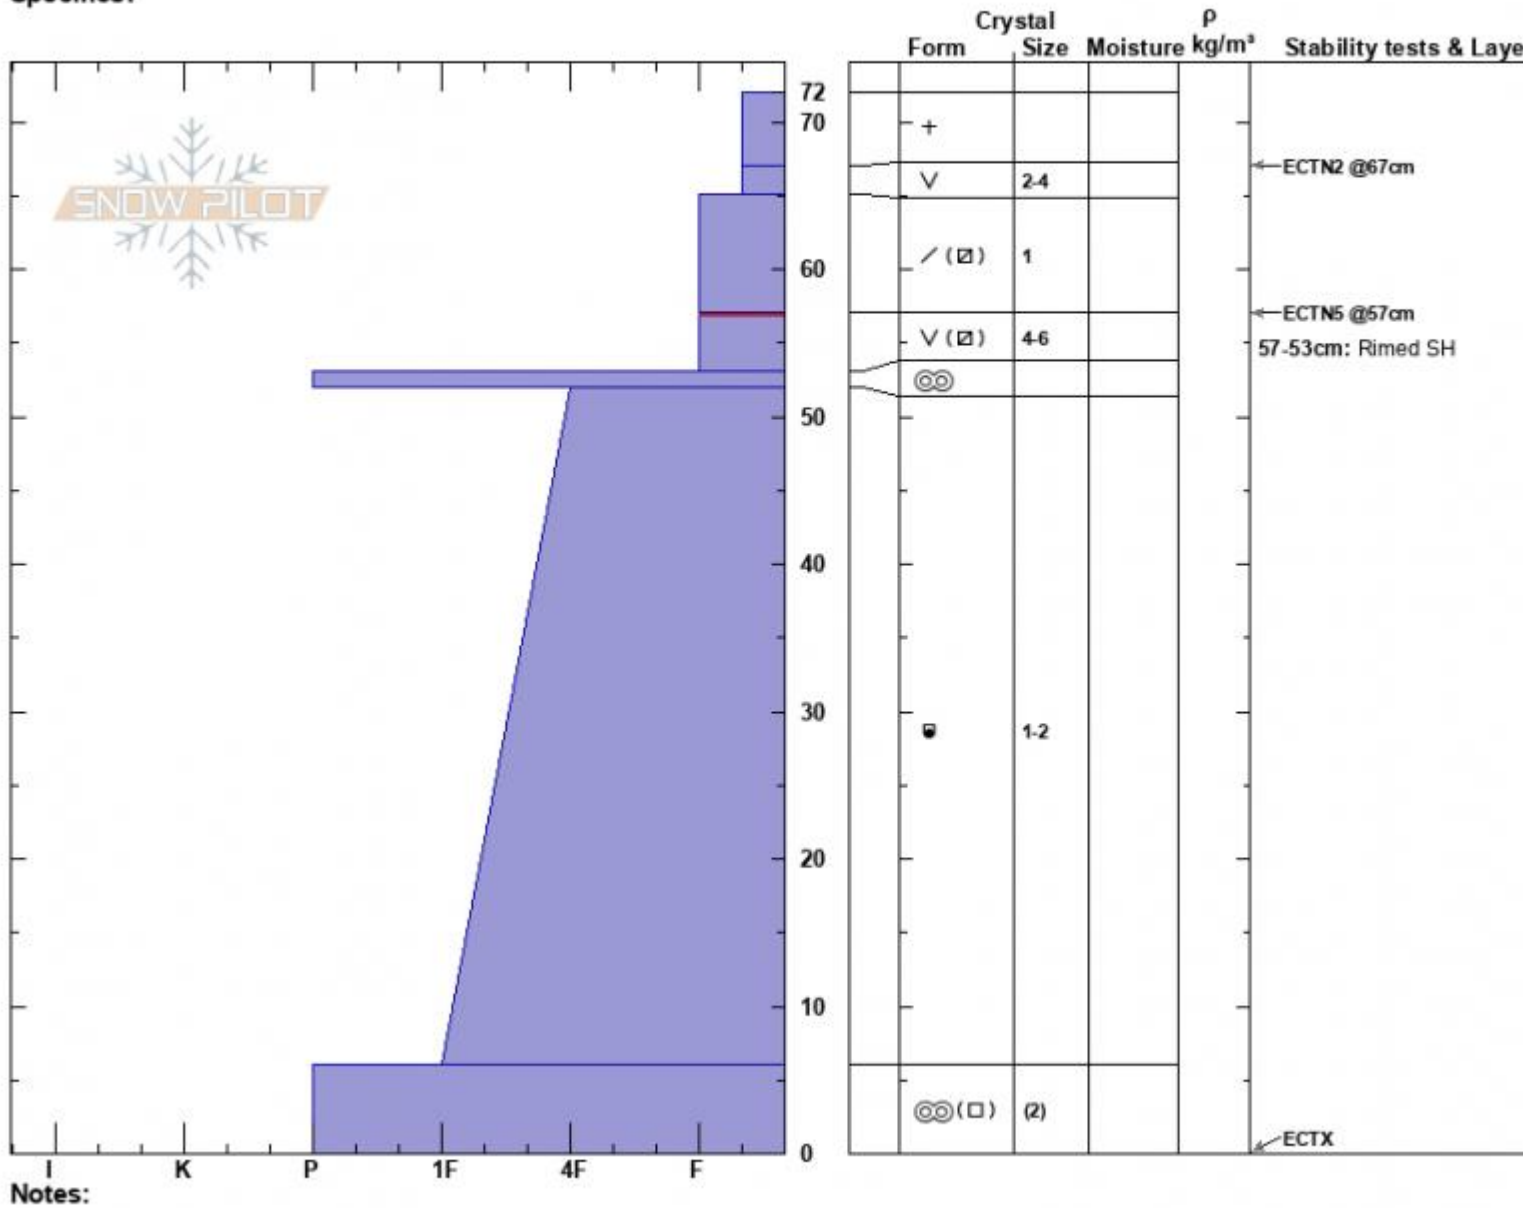

Black Canyon NE
 Lionhead Range
 MT
 Elevation: 7900 ft
 Aspect: 50°
 Specifics:

Dave Zinn
 12/09/2024 - 2:20pm
 Co-ord: 44.46497N, -111.10560W
 Slope Angle: 25°
 Wind Loading: no

Stability: Good
 Air Temperature:
 Sky Cover: BKN
 Precipitation: NO
 Wind: Calm

HS:72
 PF:50
 Layer Notes:
 57-53cm: Rimed SH
 57-53cm: Problematic layer

Notes:
 Advisory Region
 Island Park
 Longitude
 -111.14W
 Latitude
 44.48N
 Island Park, 2024-12-09