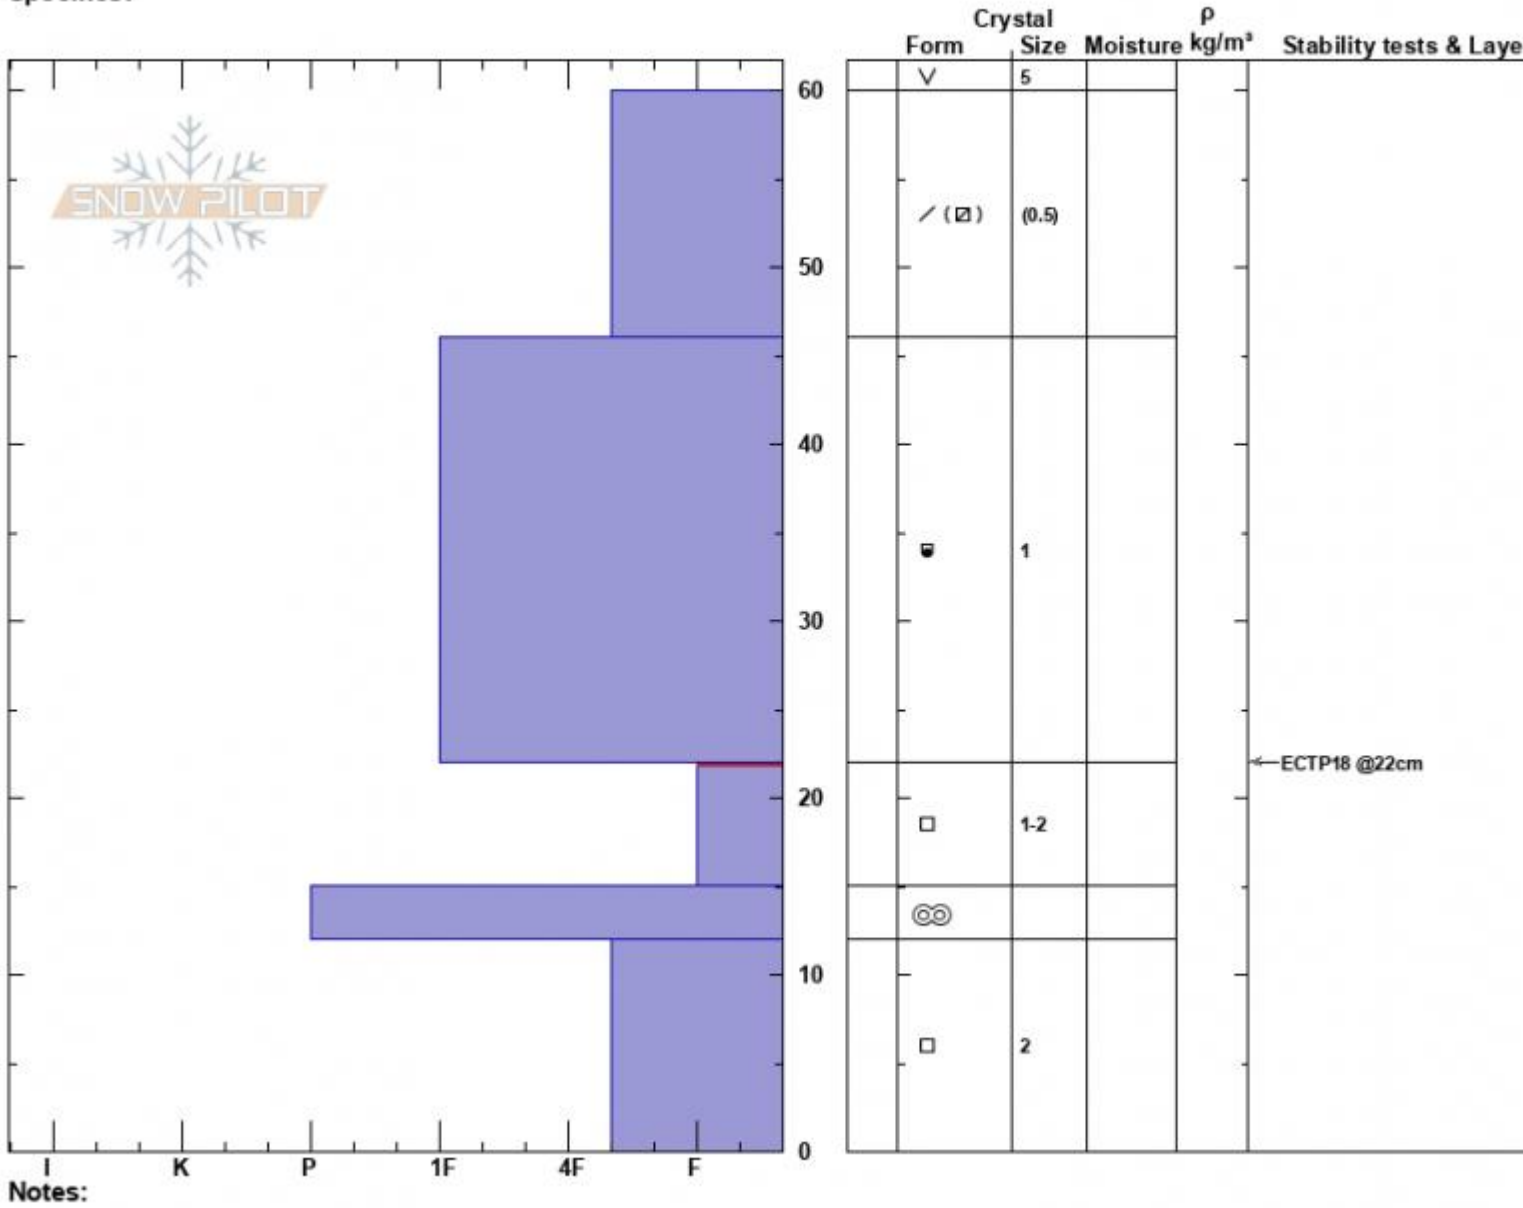

Sunlight Basin Profile  
 Madison Range-S  
 MT  
 Elevation: 9480 ft  
 Aspect: 95°  
 Specifics:

Dave Zinn  
 12/03/2024 - 11:20am  
 Co-ord: 44.97486N, -111.31403W  
 Slope Angle: 24°  
 Wind Loading: previous

Stability: Good  
 Air Temperature:  
 Sky Cover: CLR  
 Precipitation: NO  
 Wind: Calm

HS:60  
 PF:40  
 Layer Notes:  
 22-15cm: Problematic layer

Notes:  
 Advisory Region  
 Southern Madison  
 Longitude  
 -111.27W  
 Latitude  
 45.06N  
 Southern Madison, 2024-12-03