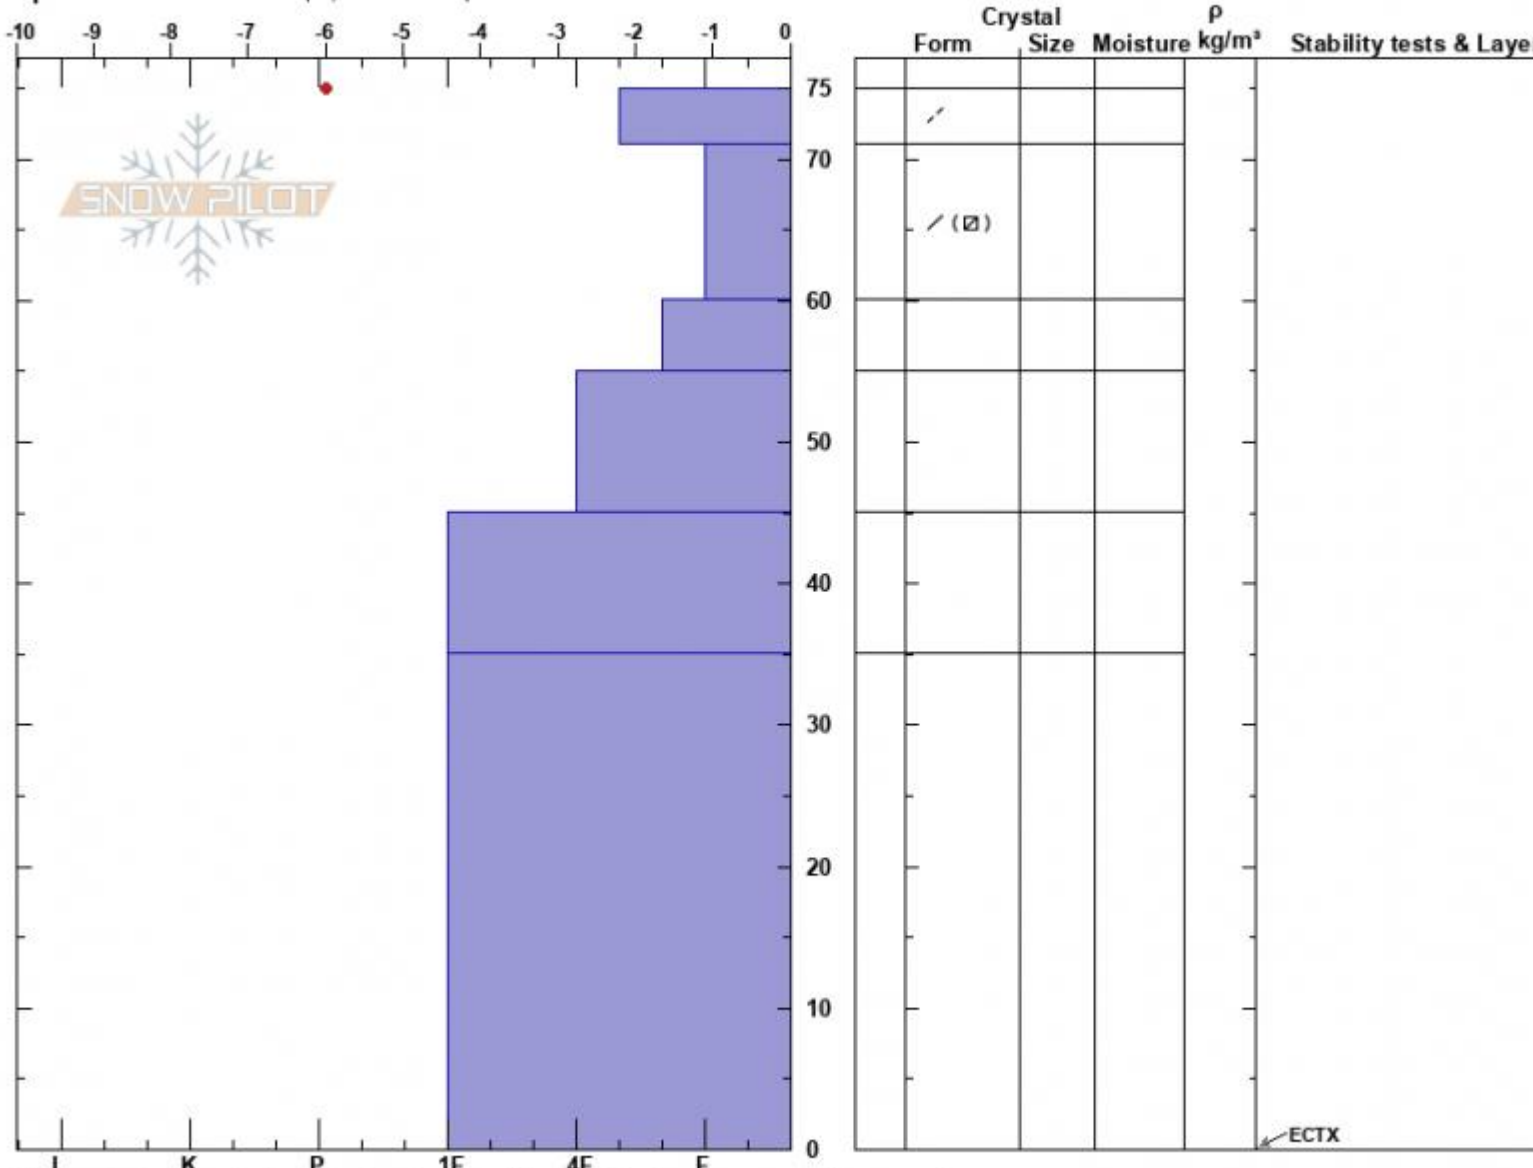

Slushmans-AboveTrolley  
 Bridger Range  
 MT  
 Elevation: 8650 ft  
 Aspect: 53°  
 Specifics: Ski tracks on slope; We skied slope

Mark Staples  
 12/02/2024 - 11:15am  
 Co-ord: 45.80341N, -110.93301W  
 Slope Angle: 30°  
 Wind Loading:

Stability: Good  
 Air Temperature: 3.5°C  
 Sky Cover: CLR  
 Precipitation: NO  
 Wind:

HS:75  
 Layer Notes:  
 71-60cm: Problematic layer

Notes: Surface snow is starting to facet - not horrible yet. Otherwise very supportable snowpack

Snow profile in Slushmans

Advisory Region  
 Bridger Range  
 Longitude  
 -110.92W  
 Latitude  
 45.82N

Bridger Range, 2024-12-02