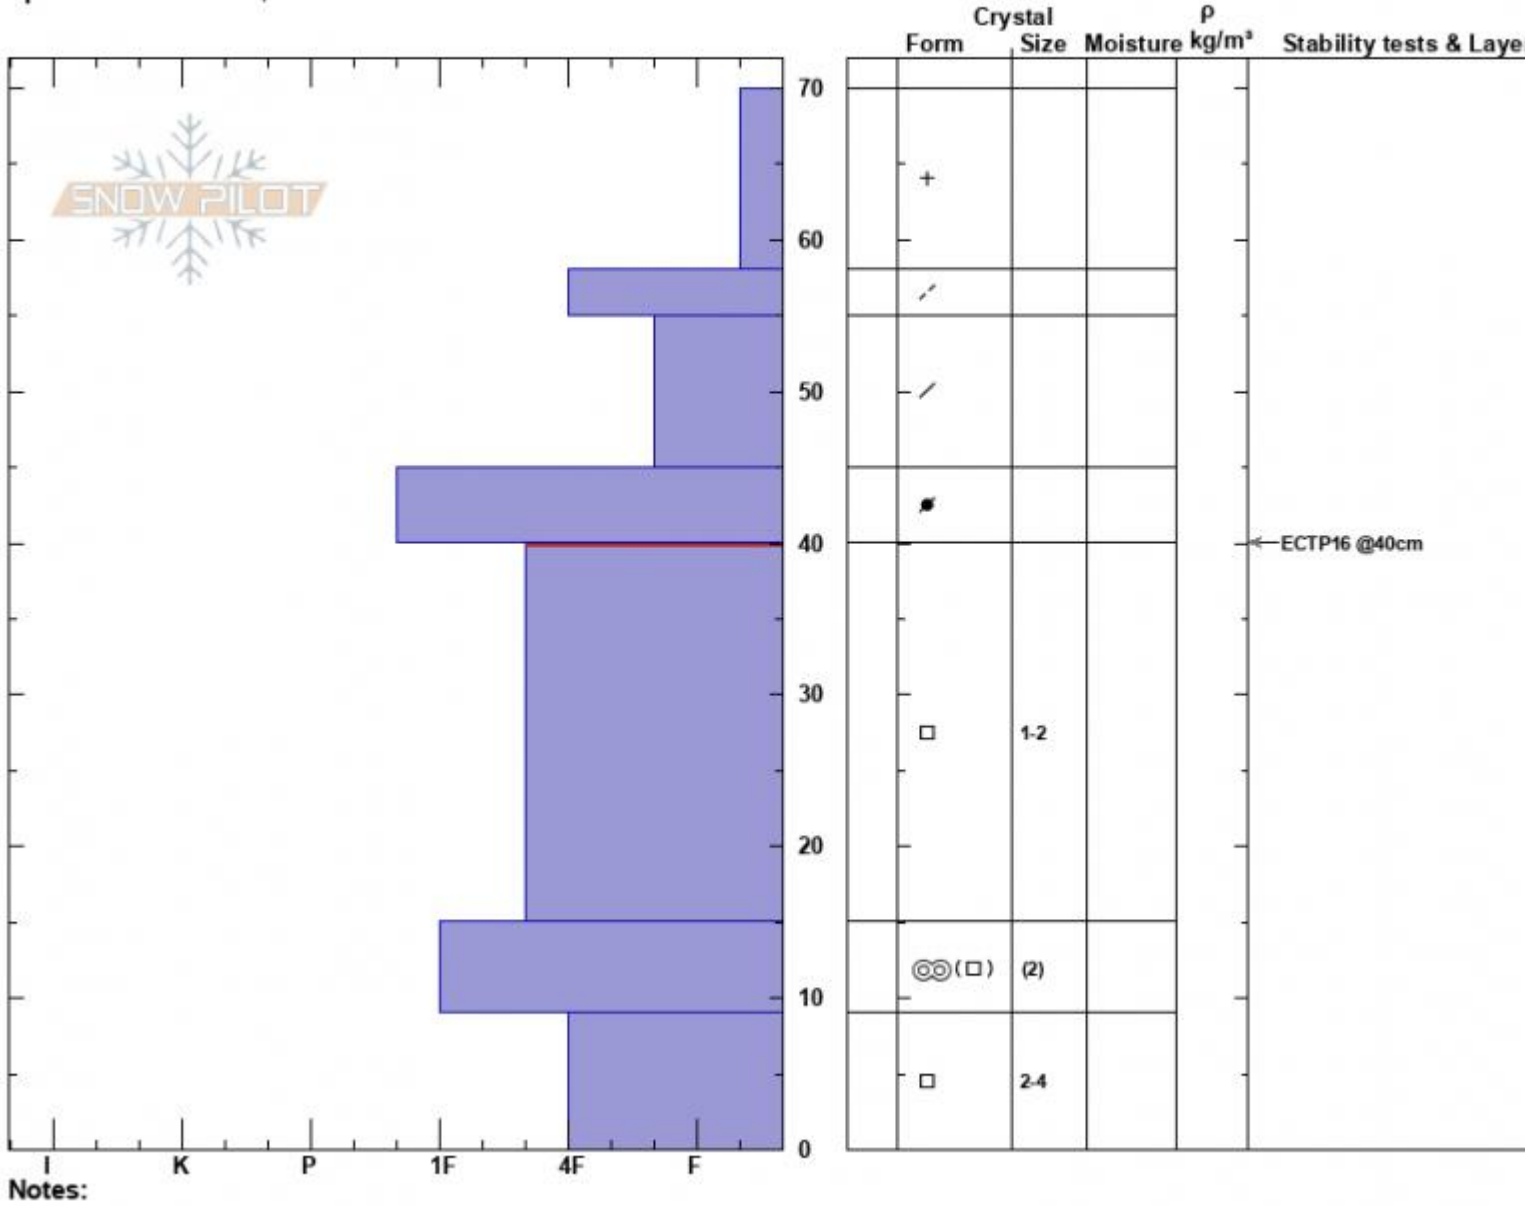

Blackmore E Face  
 Gallatin Range-N  
 MT  
 Elevation: 9767 ft  
 Aspect: 15°  
 Specifics: We skied slope

Haylee Darby  
 11/27/2024 - 12:10pm  
 Co-ord: 45.44652N, -111.00143W  
 Slope Angle: 28°  
 Wind Loading: previous

Stability:  
 Air Temperature: -6°C  
 Sky Cover: CLR  
 Precipitation: NO  
 Wind: W Calm

HS:70  
 PF:70  
 Layer Notes:  
 40-15cm:Problematic layer

Notes:  
 Advisory Region  
 Northern Gallatin  
 Longitude  
 -111.00W  
 Latitude  
 45.44N  
 Northern Gallatin, 2024-11-27