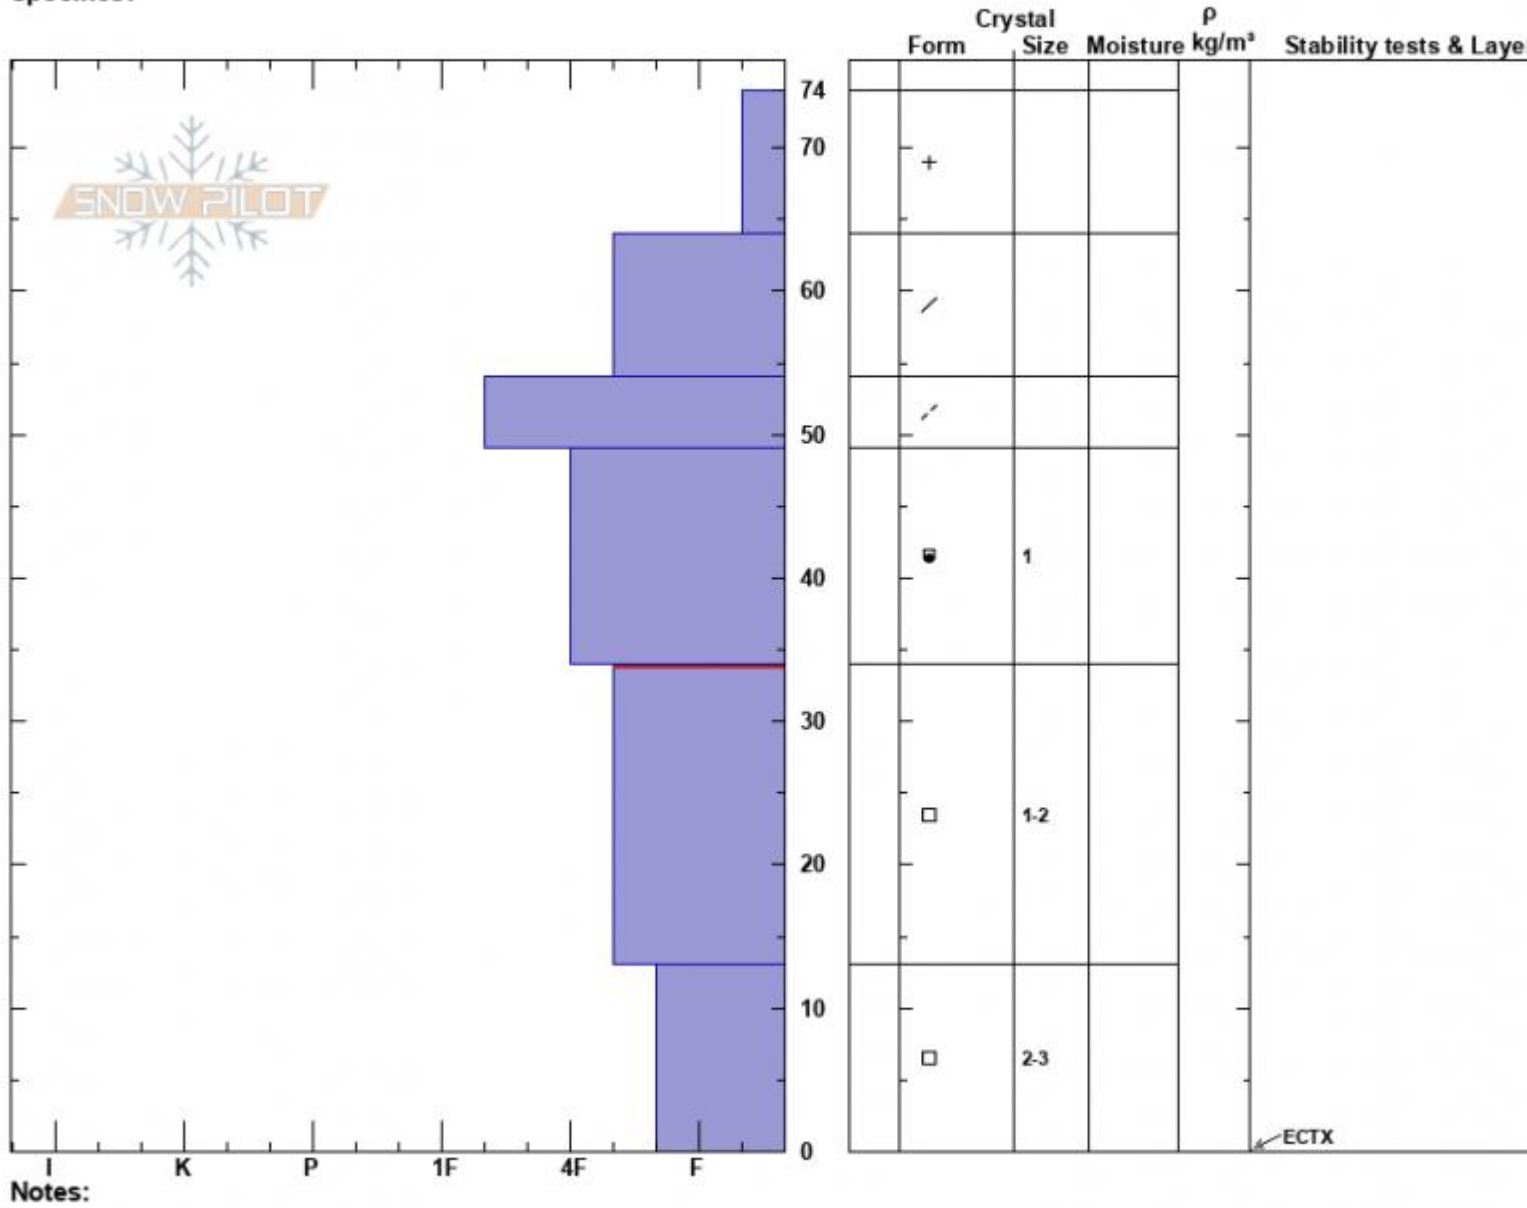

Blackmore N Shoulder
 Gallatin Range-N
 MT
 Elevation: 9626 ft
 Aspect: 315°
 Specifics:

Haylee Darby
 11/27/2024 - 11:15am
 Co-ord: 45.44781N, -110.99935W
 Slope Angle: 25°
 Wind Loading: previous

Stability:
 Air Temperature: -6°C
 Sky Cover: CLR
 Precipitation: NO
 Wind: W Calm

HS:74
 PF:74
 Layer Notes: 34-13cm:Problematic layer

Advisory Region
 Northern Gallatin
 Longitude
 -111.00W
 Latitude
 45.44N
 Northern Gallatin, 2024-11-27