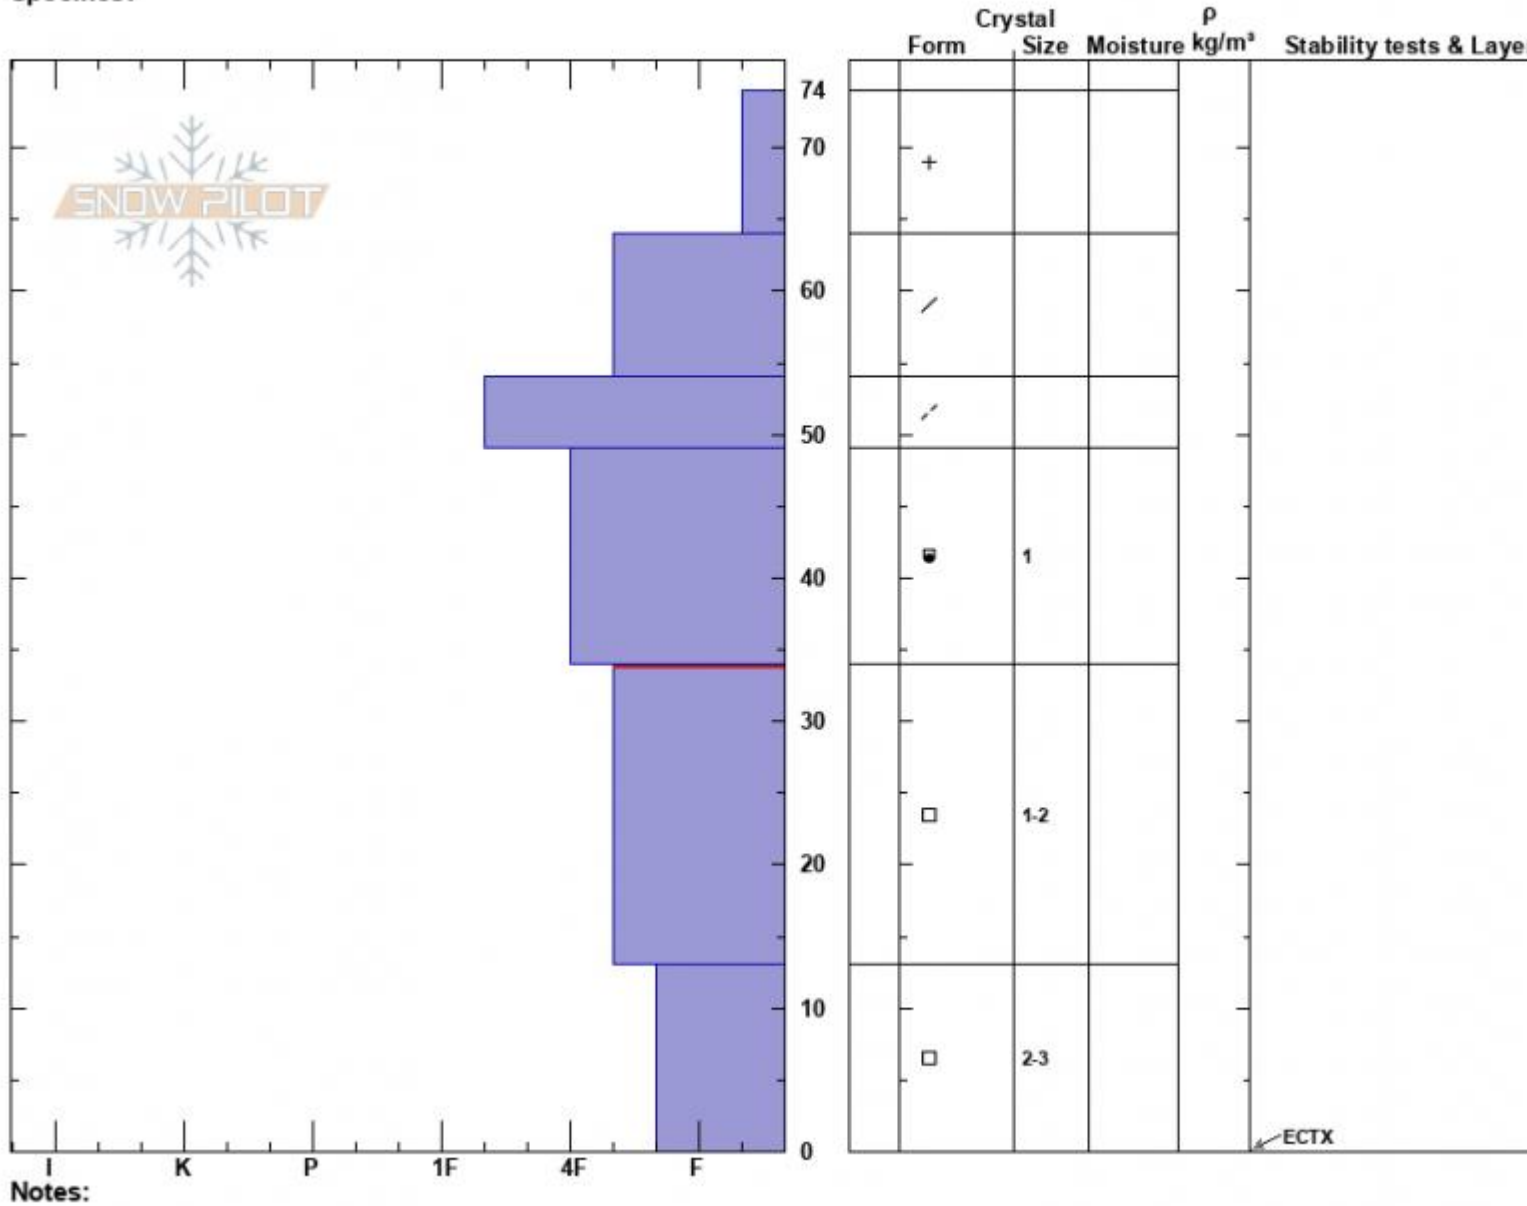

Blackmore N Shoulder  
 Gallatin Range-N  
 MT  
 Elevation: 9626 ft  
 Aspect: 315°  
 Specifics:

Haylee Darby  
 11/27/2024 - 11:15am  
 Co-ord: 45.44781N, -110.99935W  
 Slope Angle: 25°  
 Wind Loading: previous

Stability:  
 Air Temperature: -6°C  
 Sky Cover: CLR  
 Precipitation: NO  
 Wind: W Calm

HS:74  
 PF:74  
 Layer Notes:  
 34-13cm: Problematic layer

Advisory Region  
 Northern Gallatin  
 Longitude  
 -111.00W  
 Latitude  
 45.44N  
 Northern Gallatin, 2024-11-27