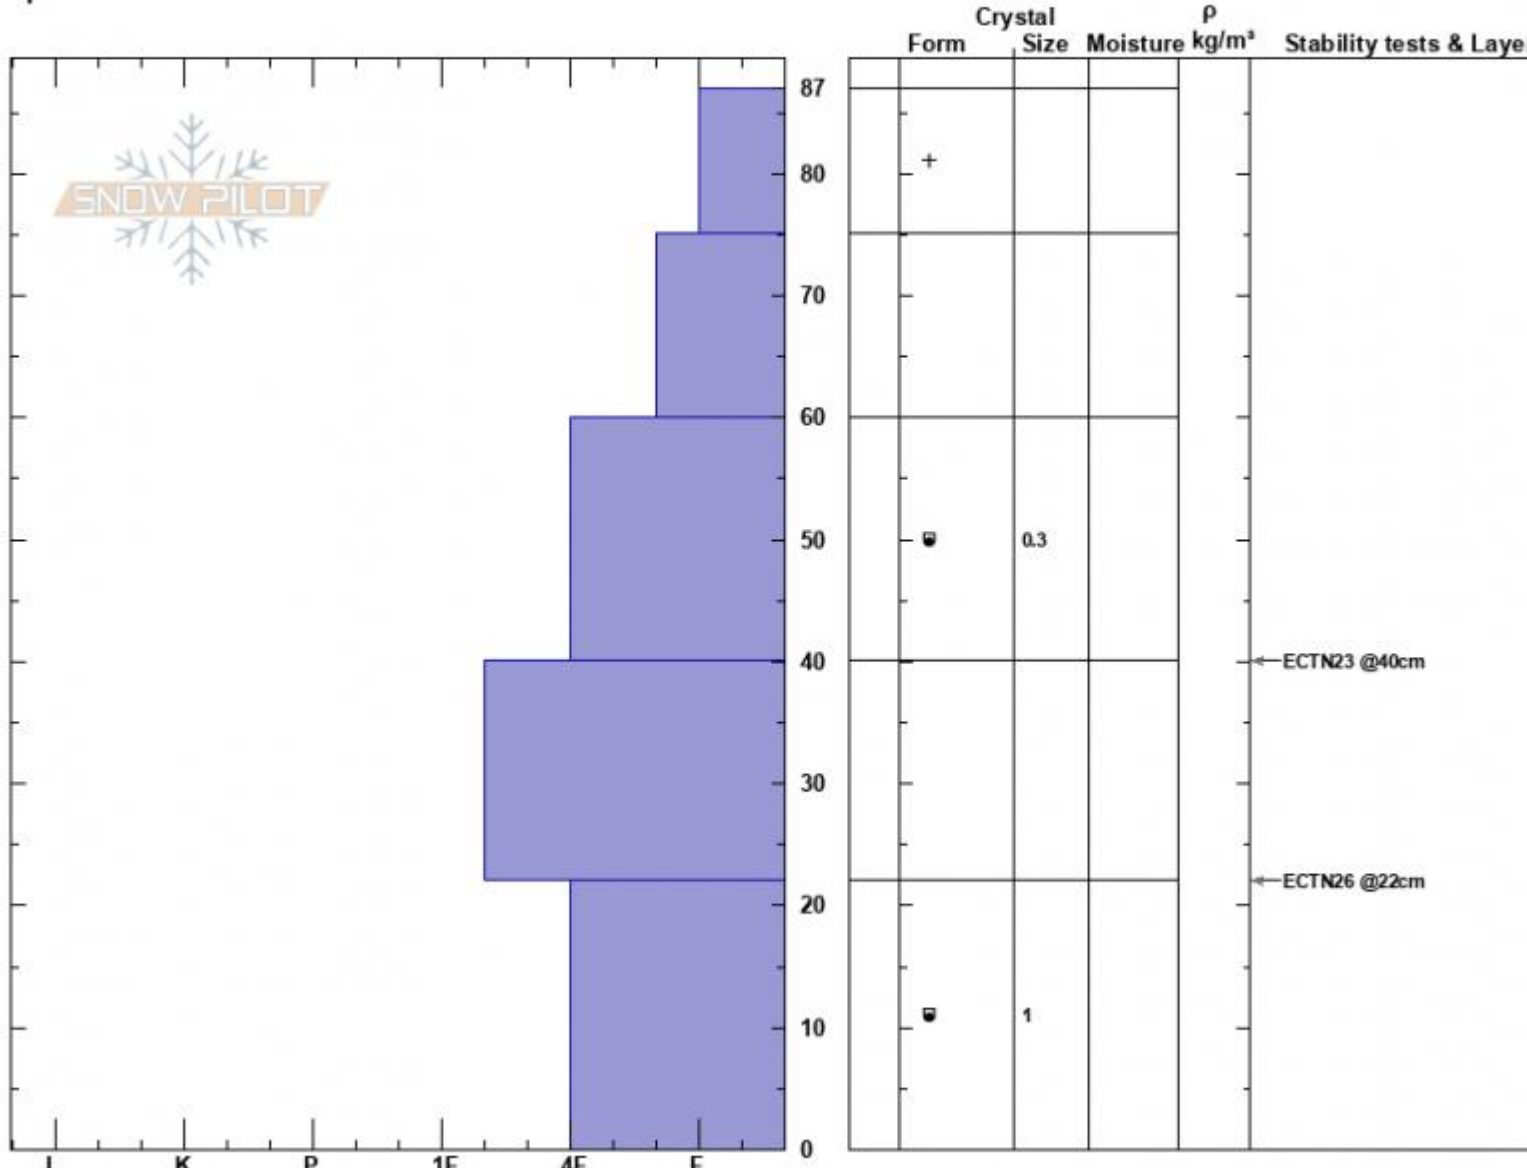

Cabin Creek N  
 Madison Range-S  
 MT  
 Elevation: 9052 ft  
 Aspect: 315°  
 Specifics:

Mark Staples  
 11/27/2024 - 11:00am  
 Co-ord: 44.88165N, -111.18568W  
 Slope Angle:  
 Wind Loading:

Stability:  
 Air Temperature:  
 Sky Cover: FEW  
 Precipitation:  
 Wind:

HS:87  
 Layer Notes:  
 60-40cm: Problematic layer

Notes: Very cold in the shade. Hard to appreciate how cold it is in the mountains with clear skies right now. I expect to see a very different snowpack when I likely not be stronger

N facing profile Cabin Creek

Longitude

-111.23W

Latitude

44.89N

Southern Madison, 2024-11-27