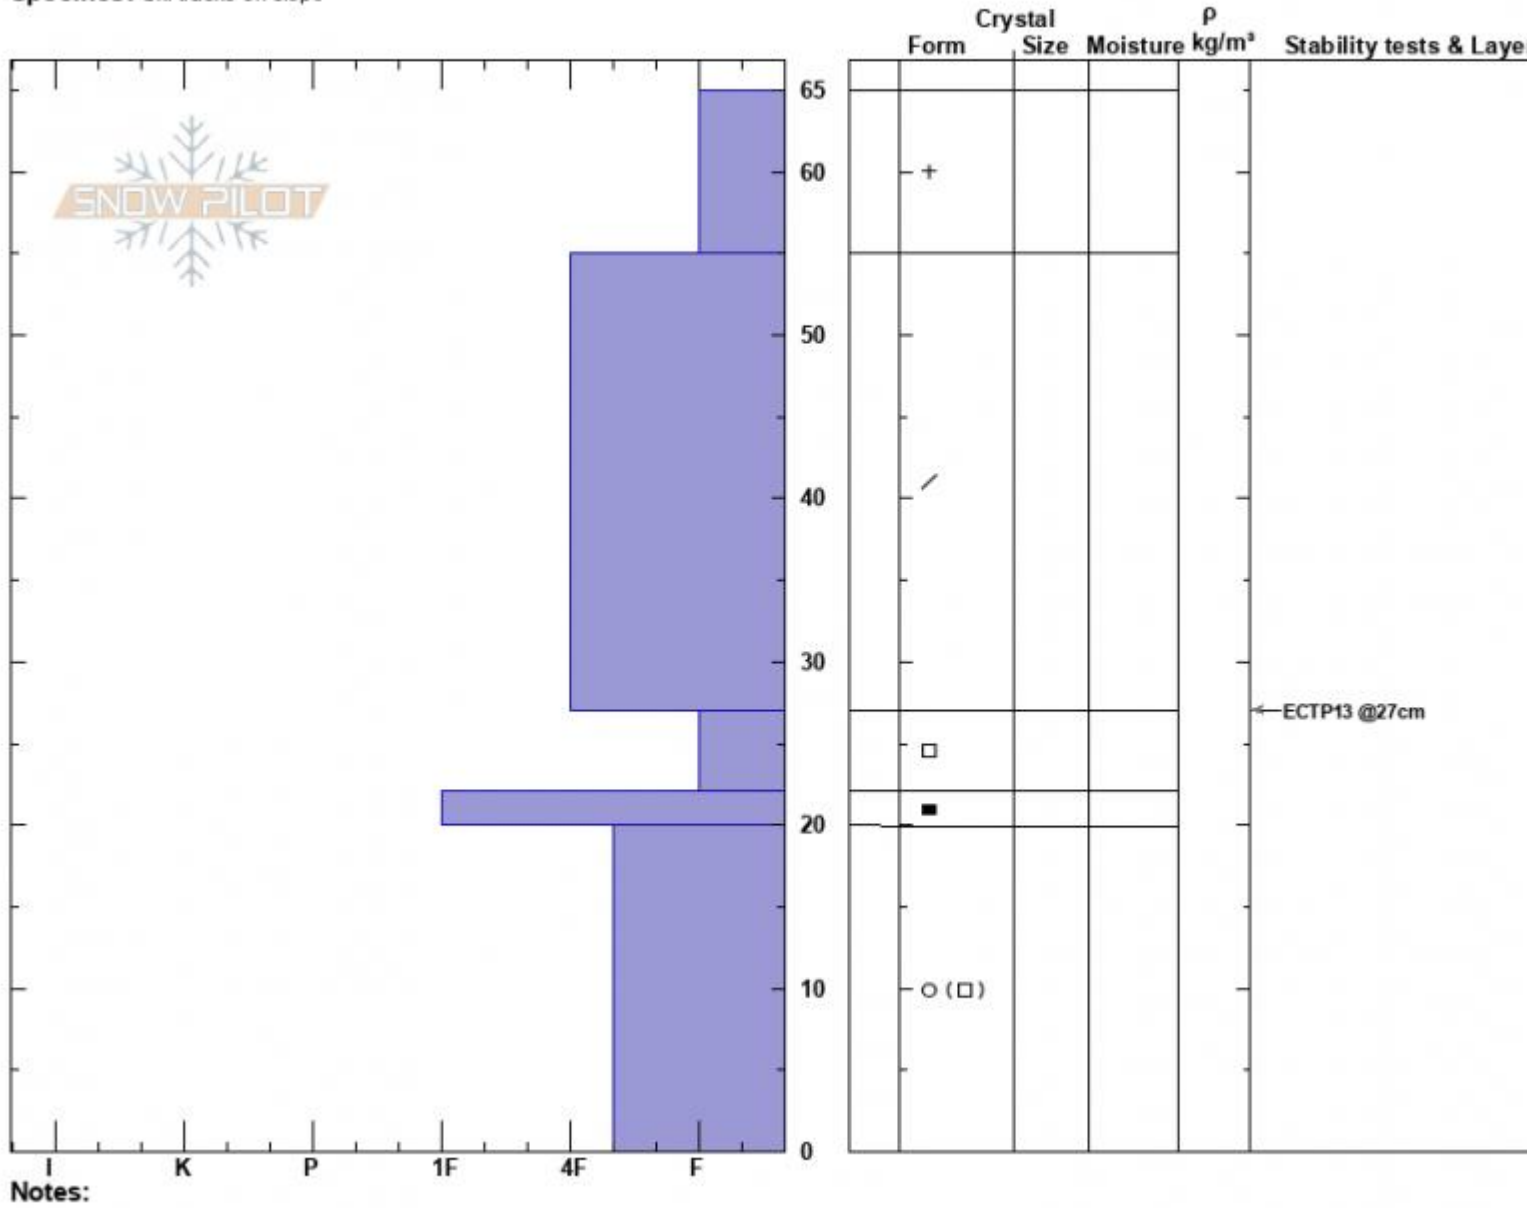

Bear Basin  
 Madison Range-N  
 MT  
 Elevation: 8600 ft  
 Aspect: 80°  
 Specifics: Ski tracks on slope

Spencer Jonas  
 11/26/2024 - 1:45pm  
 Co-ord: 45.32334N, -111.37699W  
 Slope Angle: 31°  
 Wind Loading:

Stability:  
 Air Temperature:  
 Sky Cover: OVC  
 Precipitation: S-1  
 Wind: Calm

HS:65 Layer Notes:

Notes:  
 Advisory Region  
 Northern Madison  
 Longitude  
 -111.38W  
 Latitude  
 45.35N  
 Northern Madison, 2024-11-26