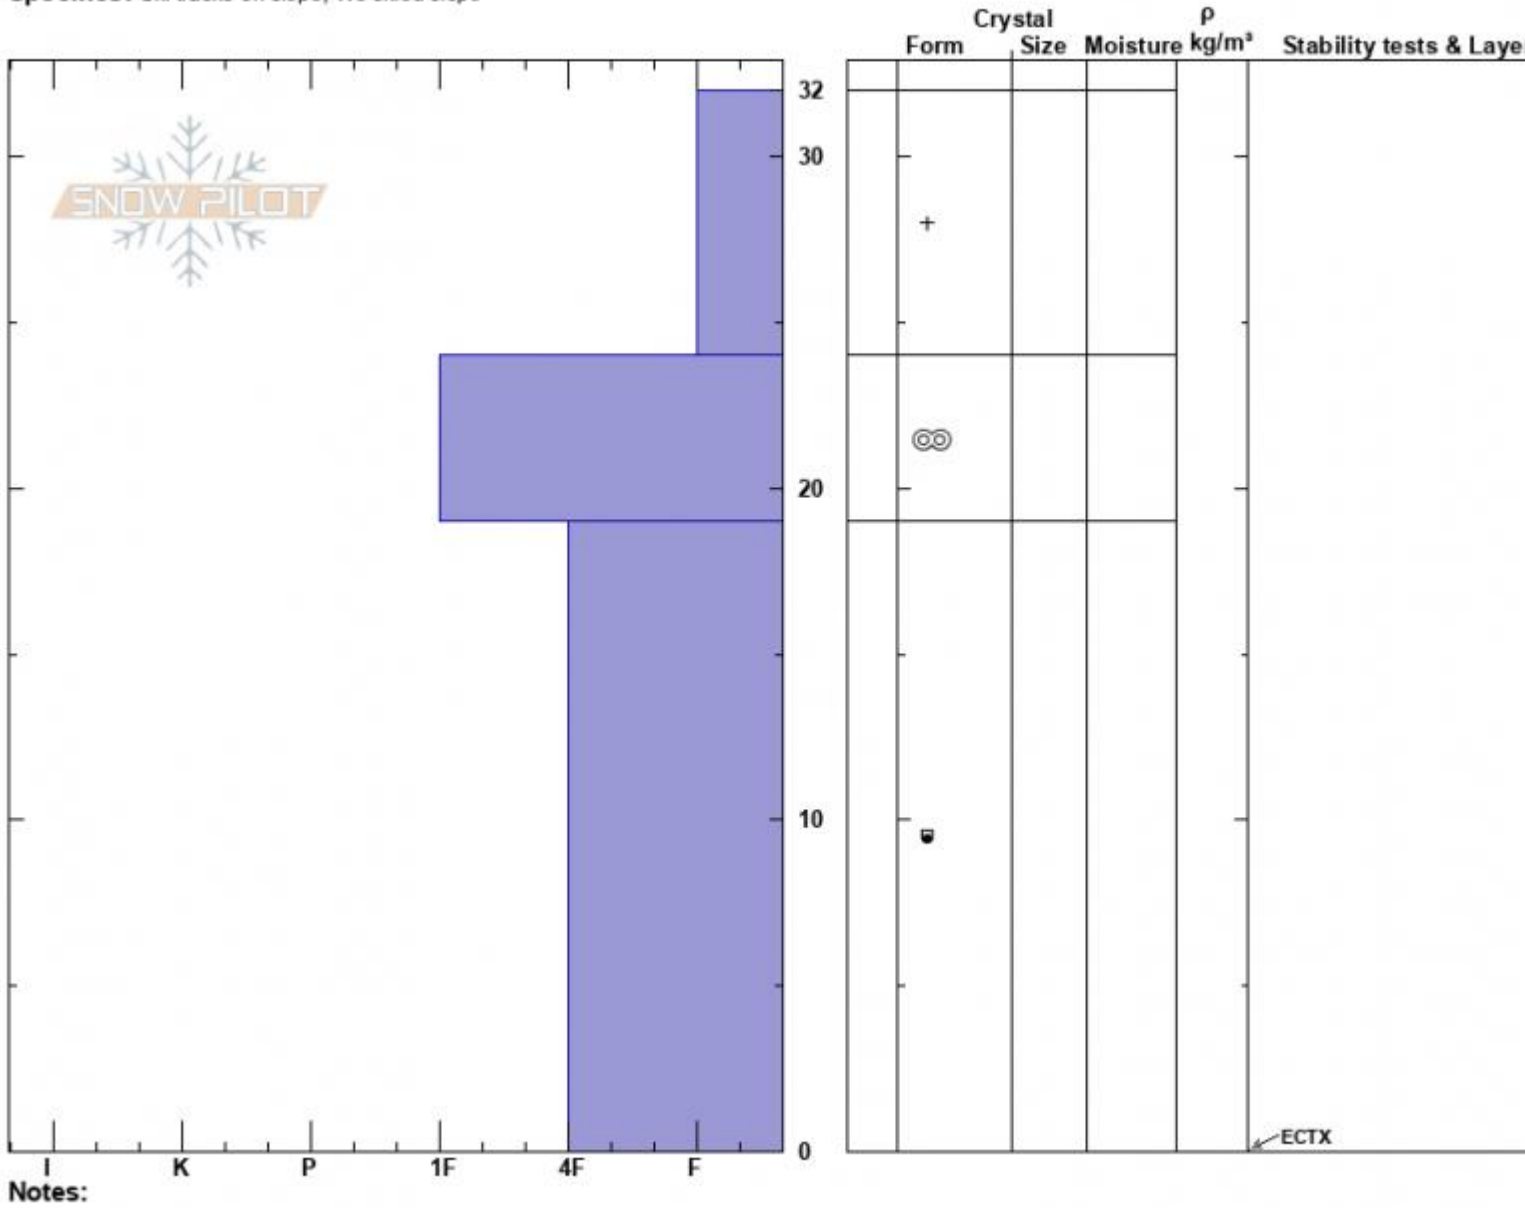

History Rock
 Gallatin Range-N
 MT
 Elevation: 7800 ft
 Aspect: 70°
 Specifics: Ski tracks on slope; We skied slope

Ian Hoyer
 11/14/2024 - 12:00pm
 Co-ord: 45.48765N, -111.00926W
 Slope Angle: 27°
 Wind Loading: no

Stability: Good
 Air Temperature:
 Sky Cover: FEW
 Precipitation: NO
 Wind: E Light Breeze

HS:32
 PF:32
 PS:10
 Layer Notes:
 19-0cm: Problematic layer

Advisory Region
 Northern Gallatin
 Longitude
 -110.98W
 Latitude
 45.50N