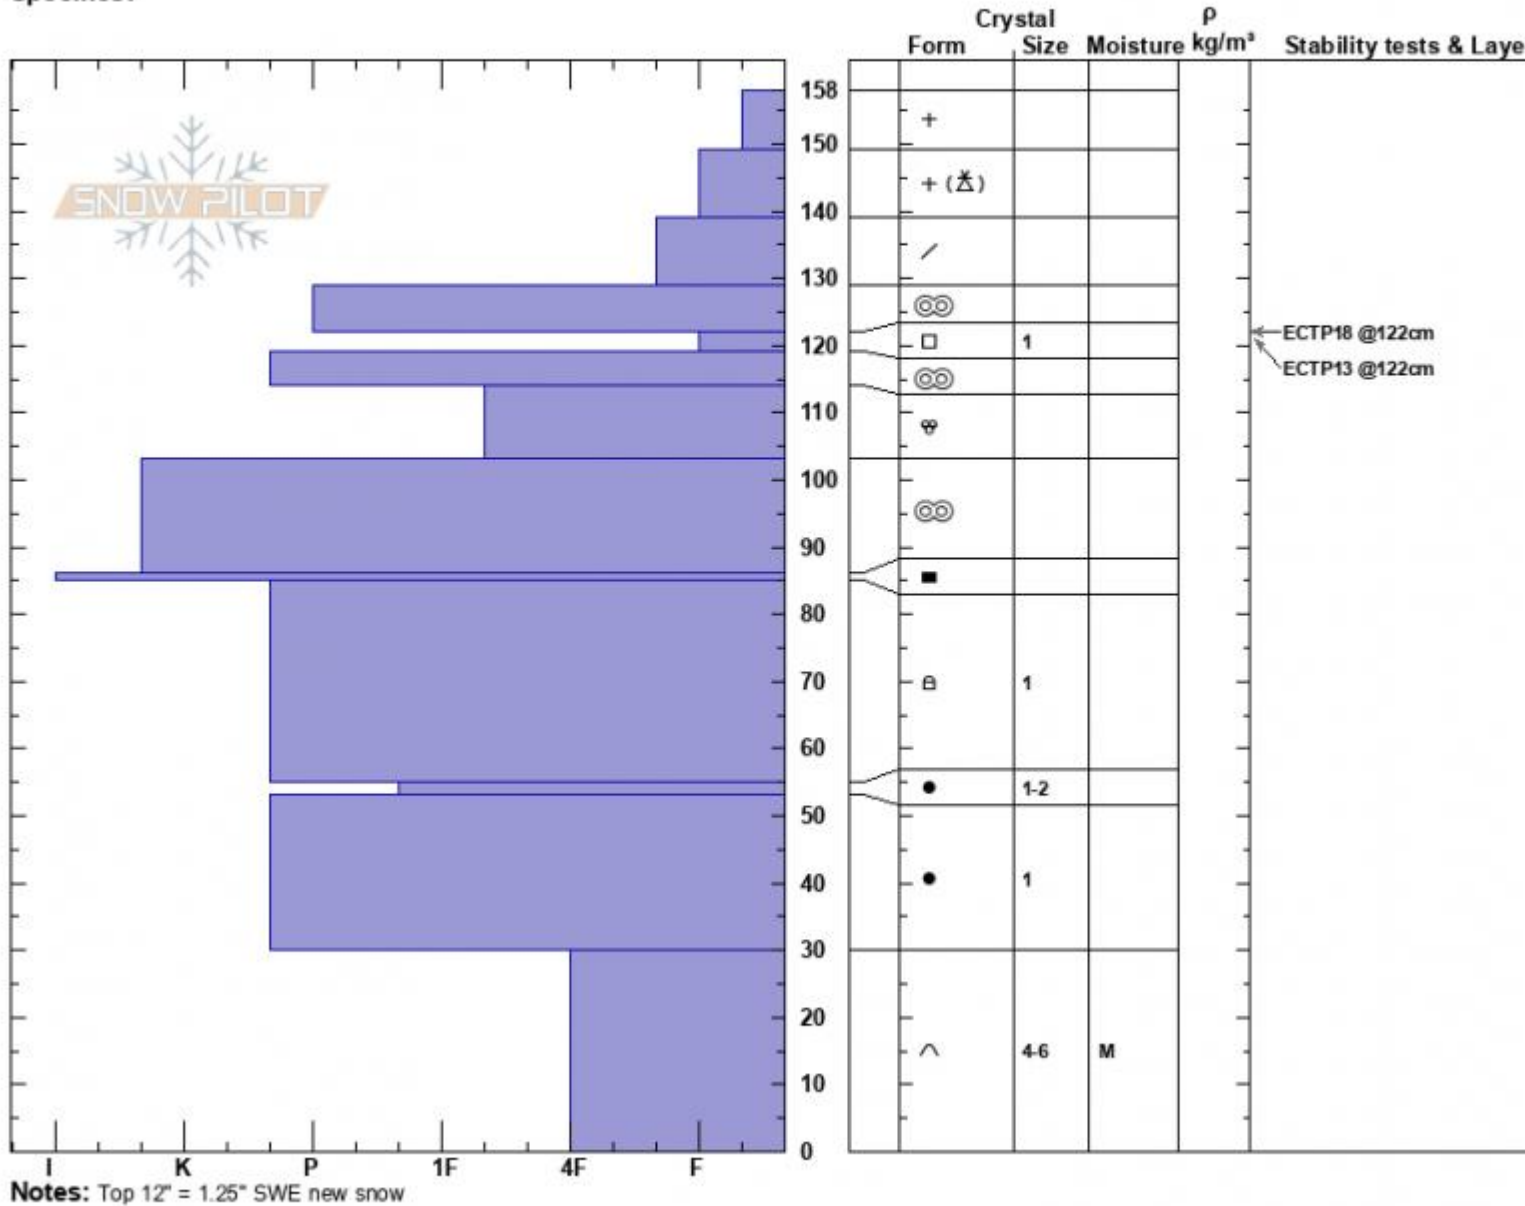

Lightning Crk, T Fork
 Madison Range-S
 MT
 Elevation: 8775 ft
 Aspect: 240°
 Specifics:

Alex Marienthal
 03/29/2024 - 12:15pm
 Co-ord: 44.97662N, -111.35970W
 Slope Angle: 30°
 Wind Loading: no

Stability: Fair
 Air Temperature: -2.5°C
 Sky Cover: BKN
 Precipitation: S-1
 Wind: Calm

HS:158
 Layer Notes:
 122-119cm:Problematic layer

Advisory Region
 Southern Madison
 Longitude
 -111.27W
 Latitude
 45.06N
 Southern Madison, 2024-03-29