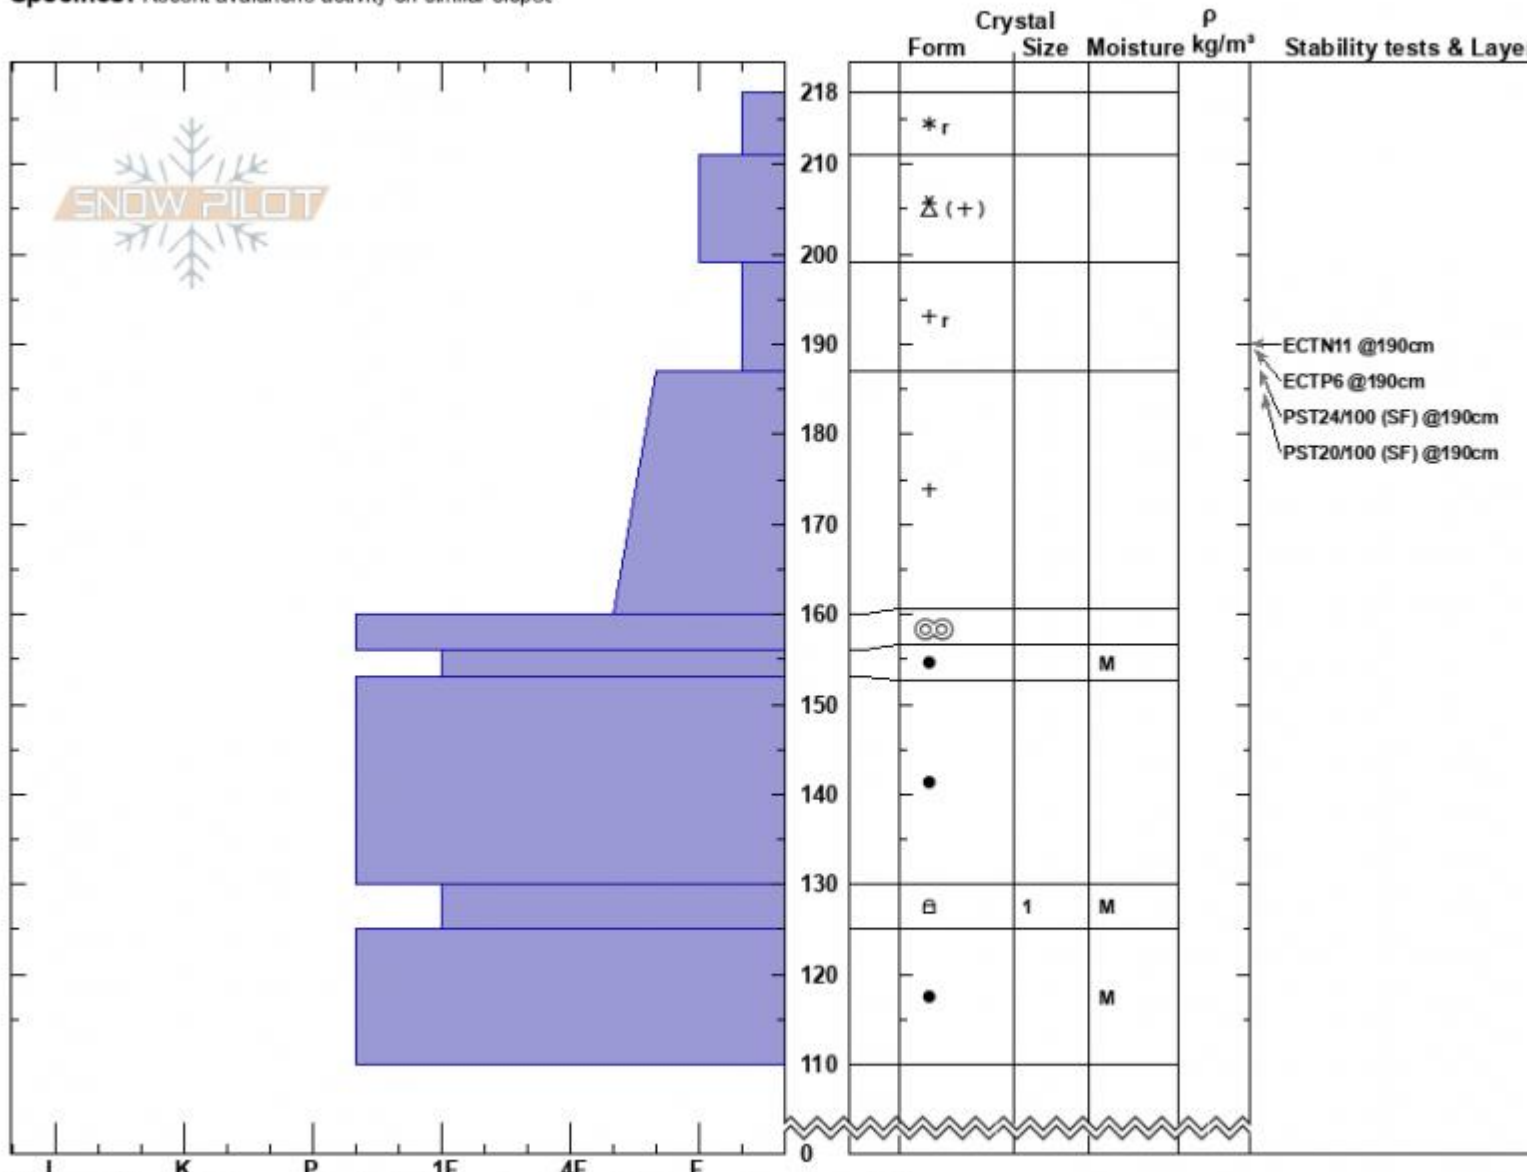

Refrigerator Chutes
 Bridger Range
 MT
 Elevation: 8300 ft
 Aspect: 43°
 Specifics: Recent avalanche activity on similar slopes

Zach Peterson
 04/07/2024 - 12:00pm
 Co-ord: 45.82876N, -110.93217W
 Slope Angle: 30°
 Wind Loading: no

Stability: Poor
 Air Temperature:
 Sky Cover: OVC
 Precipitation: S5
 Wind: Calm

HS:218 Layer Notes:
 PF:59 199-187cm:Problematic layer

Notes: Widespread storm slab instability. Many skier/rider avalanches on steep slopes ~1' deep.

Advisory Region
 Bridger Range
 Longitude
 -110.93W
 Latitude
 45.83N
 Bridger Range, 2024-04-07