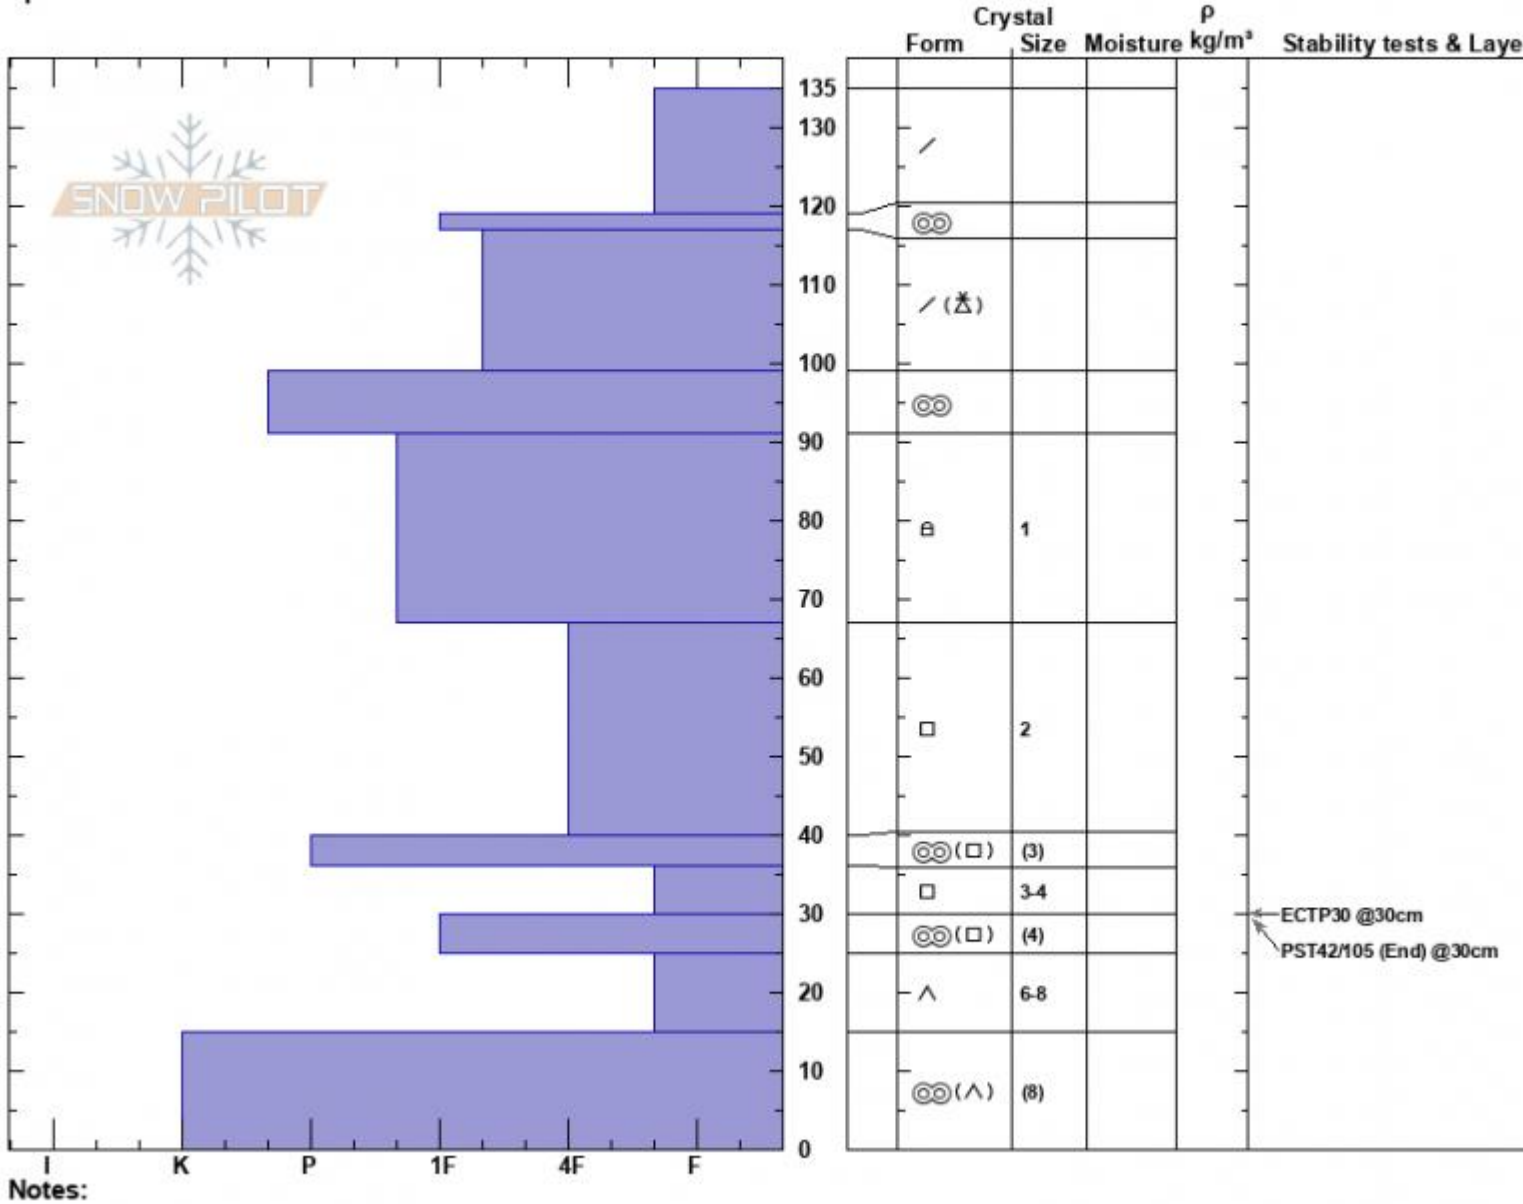

Jones Profile  
 Bridger Range  
 MT  
 Elevation: 8500 ft  
 Aspect: 315°  
 Specifics:

Dave Zinn  
 04/02/2024 - 11:00am  
 Co-ord: 45.82398N, -110.93187W  
 Slope Angle: 30°  
 Wind Loading: previous

Stability: Good  
 Air Temperature:  
 Sky Cover: CLR  
 Precipitation: NO  
 Wind: SW Moderate

HS:135 Layer Notes:  
 PF:25 25-15cm:Problematic layer

Advisory Region  
 Bridger Range  
 Longitude  
 -110.93W  
 Latitude  
 45.81N  
 Bridger Range, 2024-04-02