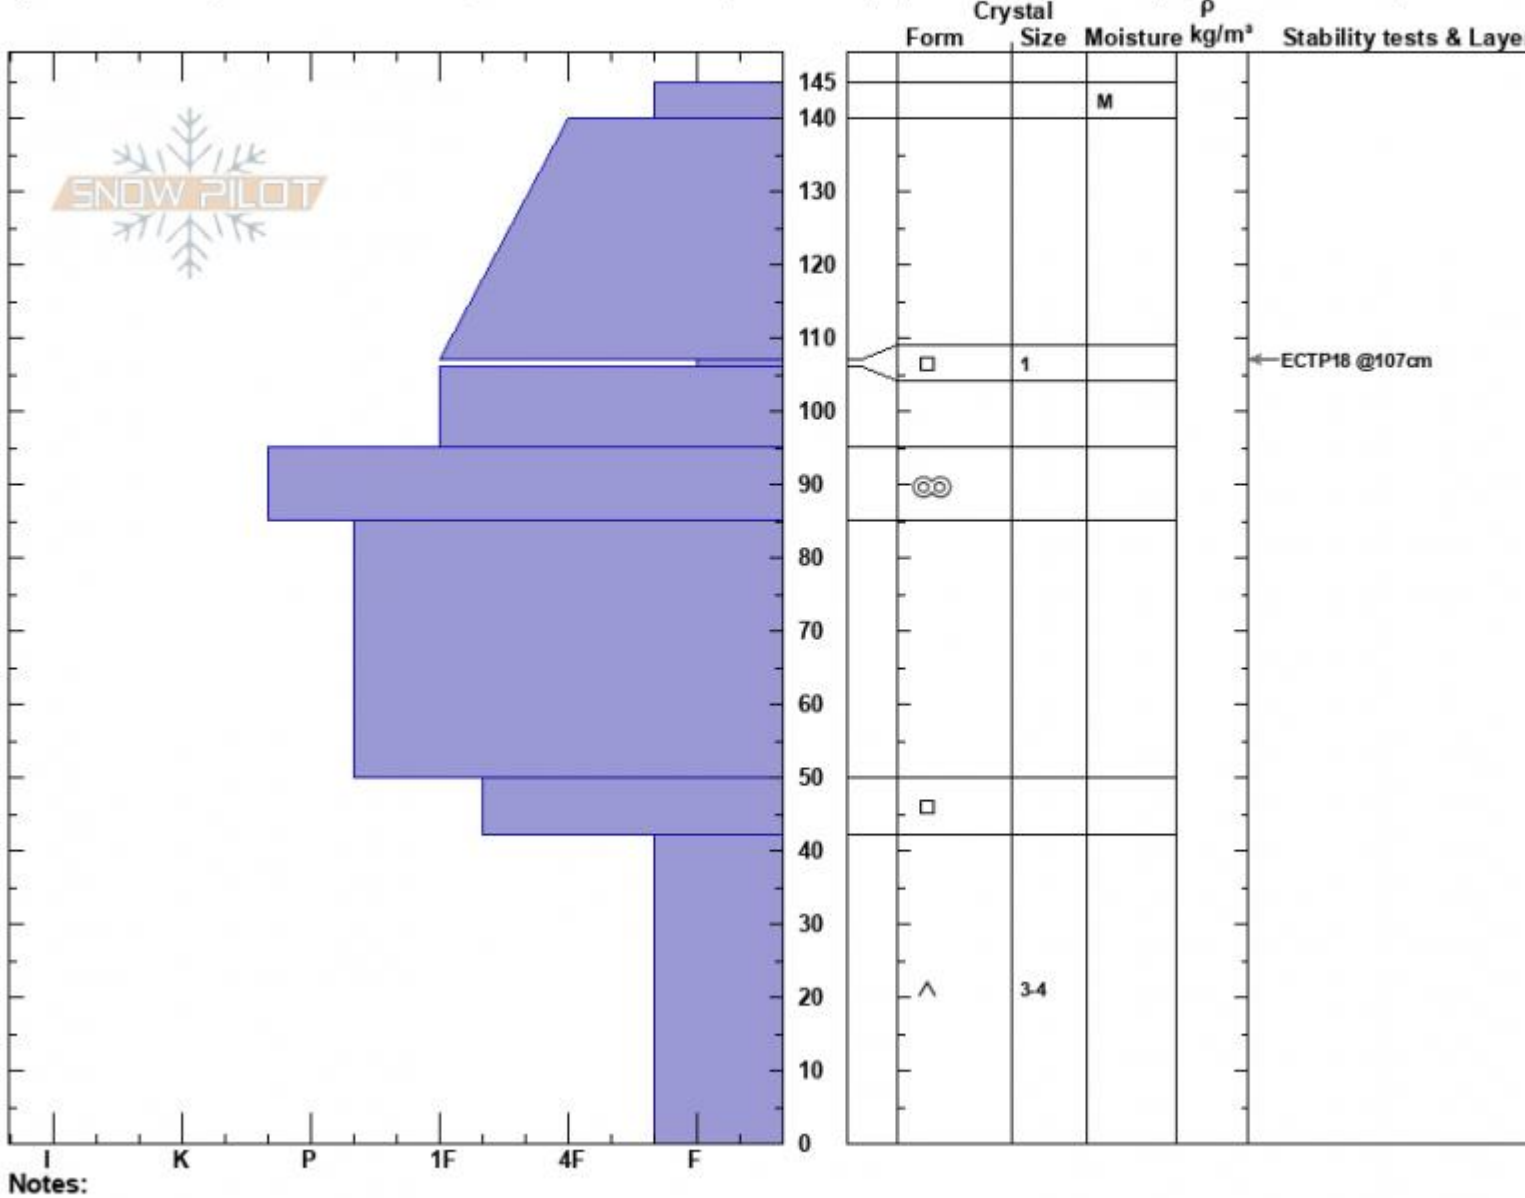

Targhee Creek
 Lionhead Range
 MT
 Elevation: 9600 ft
 Aspect: 75°

Ian Hoyer
 04/02/2024 - 12:00pm
 Co-ord: 44.75039N, -111.39098W
 Slope Angle: 31°
 Wind Loading: no

Stability: Fair
 Air Temperature:
 Sky Cover: CLR
 Precipitation: NO
 Wind: Calm

HS:145
 PF:30
Layer Notes:
 107-106cm:Problematic layer

Specifics: Pit is adjacent to avalanche: crown; Recent avalanche activity on similar slopes; Snowmobile tracks on slope; We snowmobiled slope

Advisory Region
 Lionhead Range
 Longitude
 -111.32W
 Latitude
 44.71N
Avalanche Details: [Snowmo triggered small slide at Lionhead](#)
 Lionhead Range, 2024-04-02