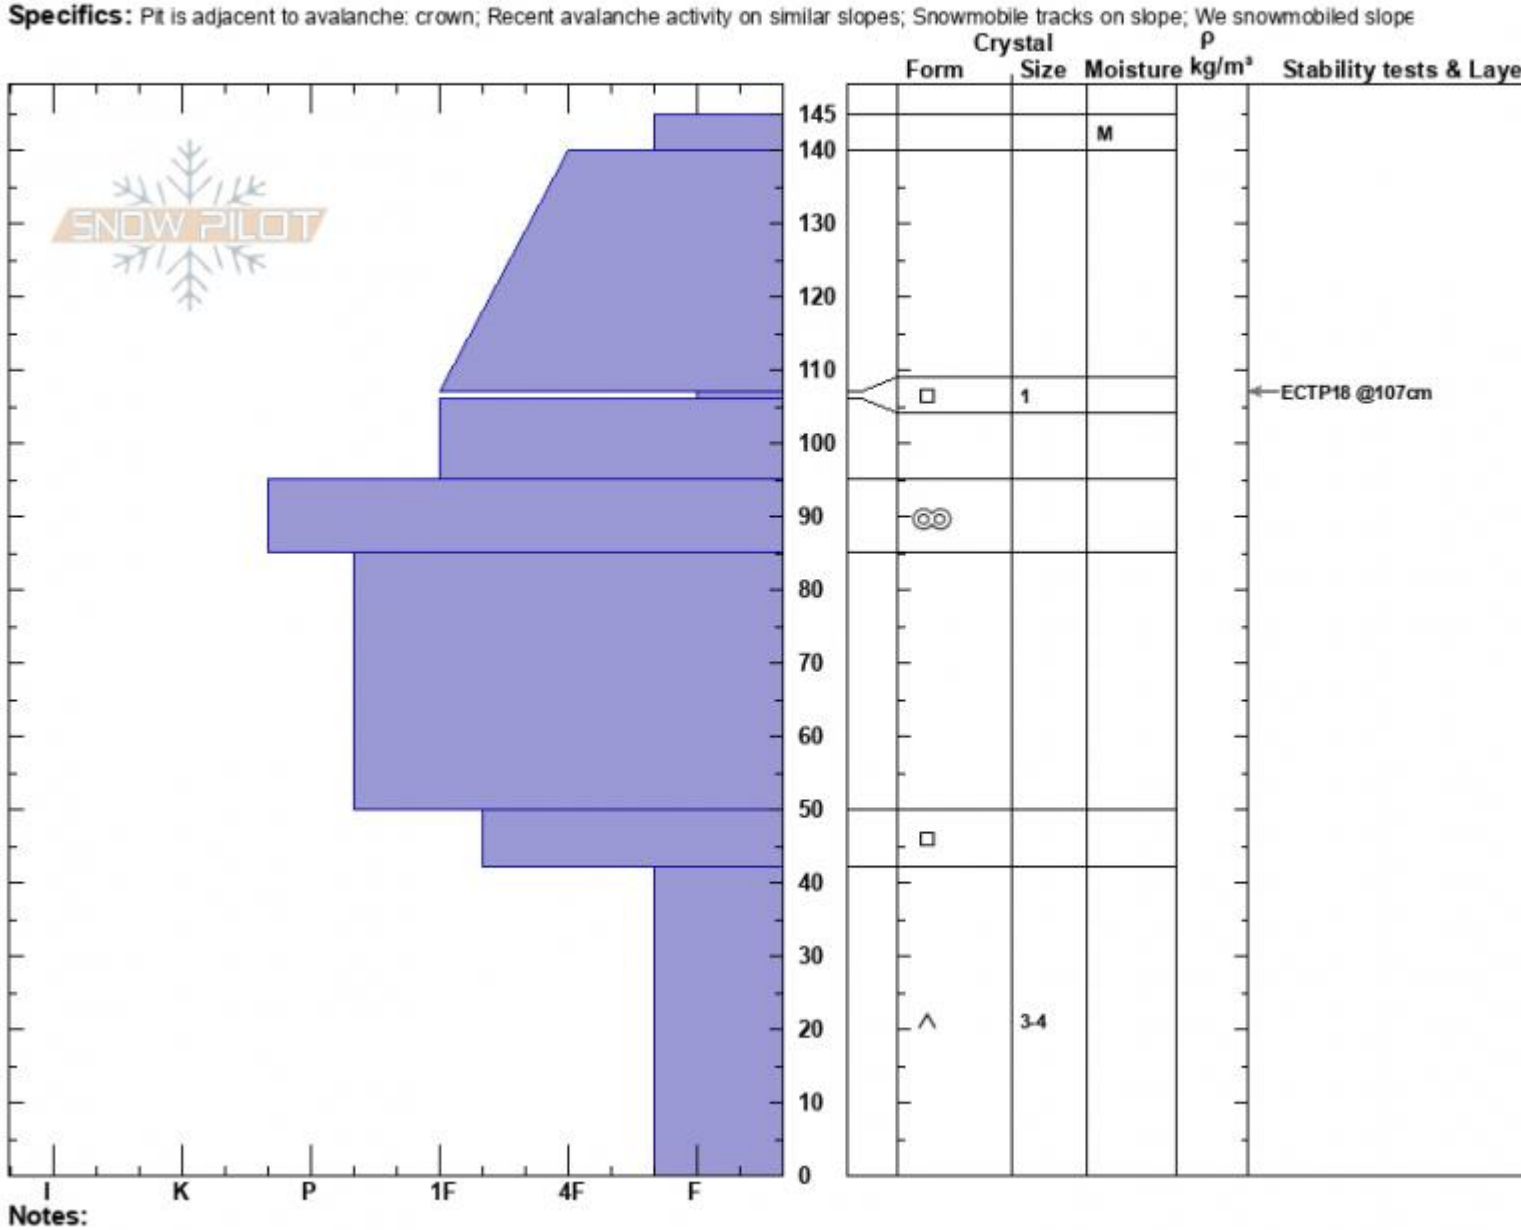

Targhee Creek
 Lionhead Range
 MT
 Elevation: 9600 ft
 Aspect: 75°
 Specifics: Pit is adjacent to avalanche: crown; Recent avalanche activity on similar slopes; Snowmobile tracks on slope; We snowmobiled slope

Ian Hoyer
 04/02/2024 - 12:00pm
 Co-ord: 44.75039N, -111.39098W
 Slope Angle: 31°
 Wind Loading: no

Stability: Fair
 Air Temperature:
 Sky Cover: CLR
 Precipitation: NO
 Wind: Calm

HS:145
 PF:30
 Layer Notes: 107-106cm:Problematic layer

Notes:
 Advisory Region
 Lionhead Range
 Longitude
 -111.32W
 Latitude
 44.71N
 Avalanche Details: [Snowmo triggered small slide at Lionhead](#)
 Lionhead Range, 2024-04-02