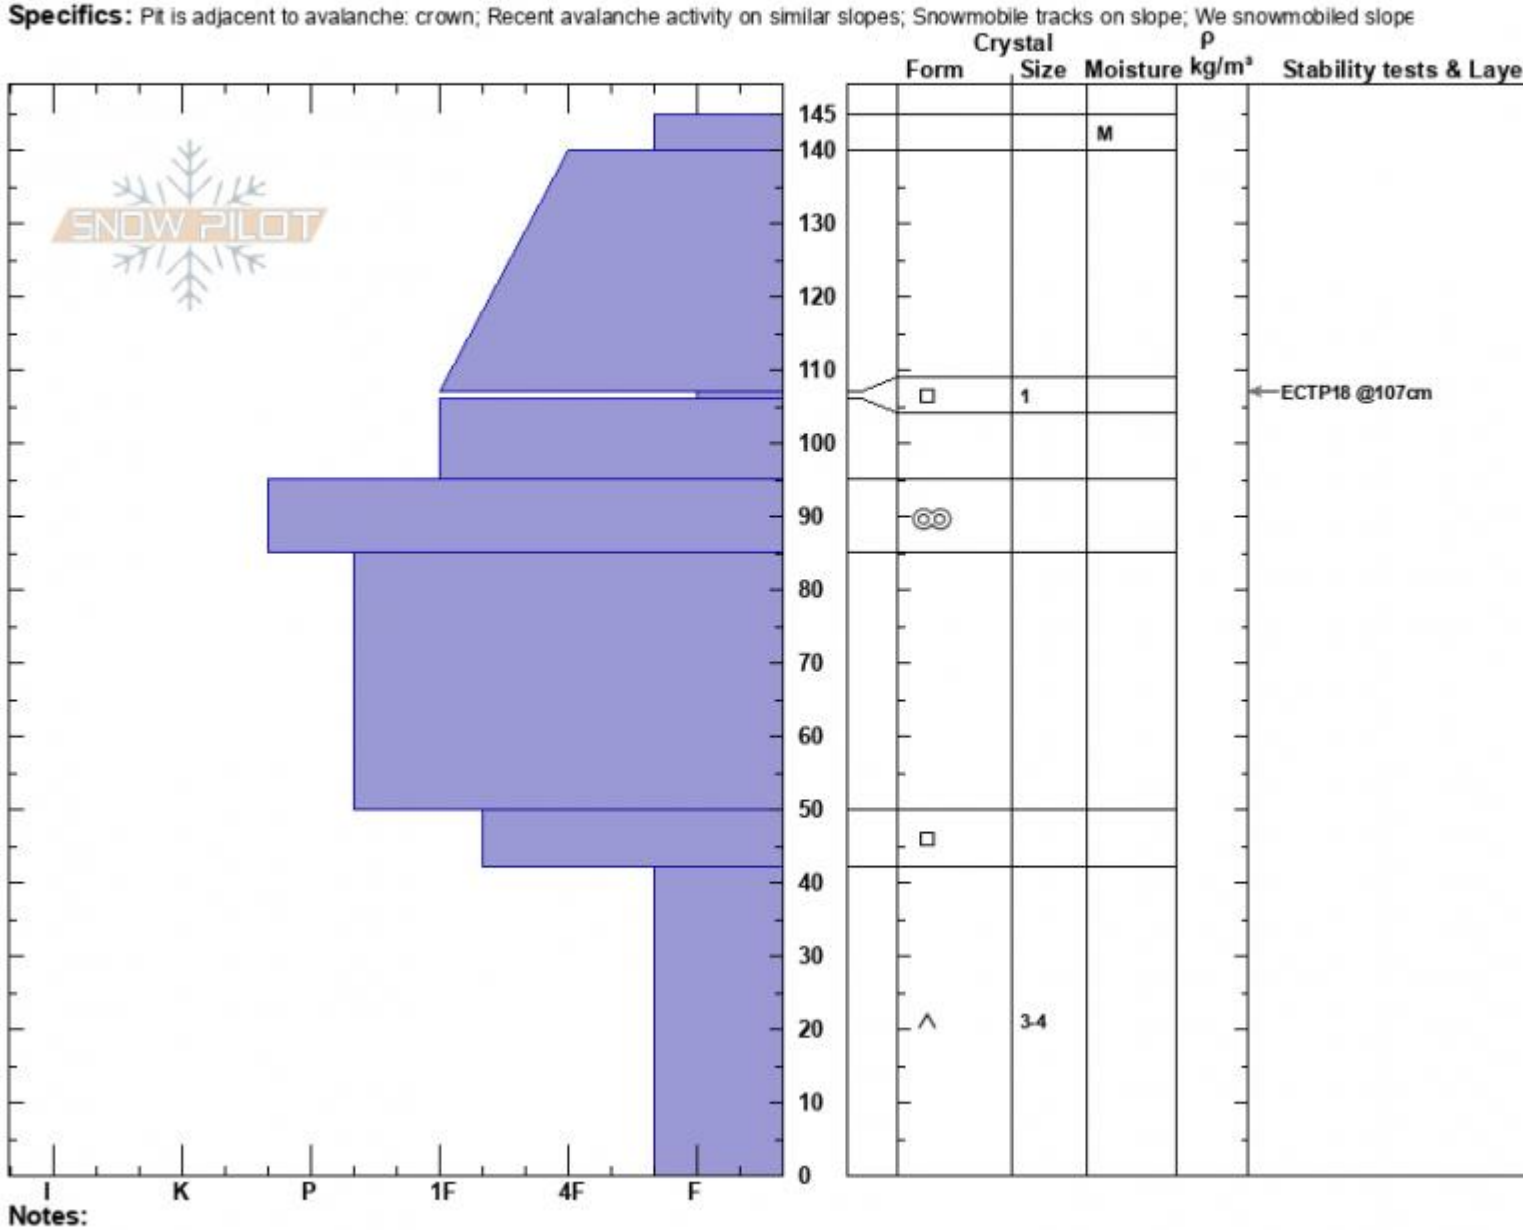

Targhee Creek
 Lionhead Range
 MT
 Elevation: 9600 ft
 Aspect: 75°
 Specifics: Pit is adjacent to avalanche: crown; Recent avalanche activity on similar slopes; Snowmobile tracks on slope; We snowmobiled slope

Ian Hoyer
 04/02/2024 - 12:00pm
 Co-ord: 44.75039N, -111.39098W
 Slope Angle: 31°
 Wind Loading: no

Stability: Fair
 Air Temperature:
 Sky Cover: CLR
 Precipitation: NO
 Wind: Calm

HS:145 Layer Notes:
 PF:30 107-106cm:Problematic layer

Advisory Region
 Lionhead Range
 Longitude
 -111.32W
 Latitude
 44.71N
 Avalanche Details: [Snowmo triggered small slide at Lionhead](#)
 Lionhead Range, 2024-04-02