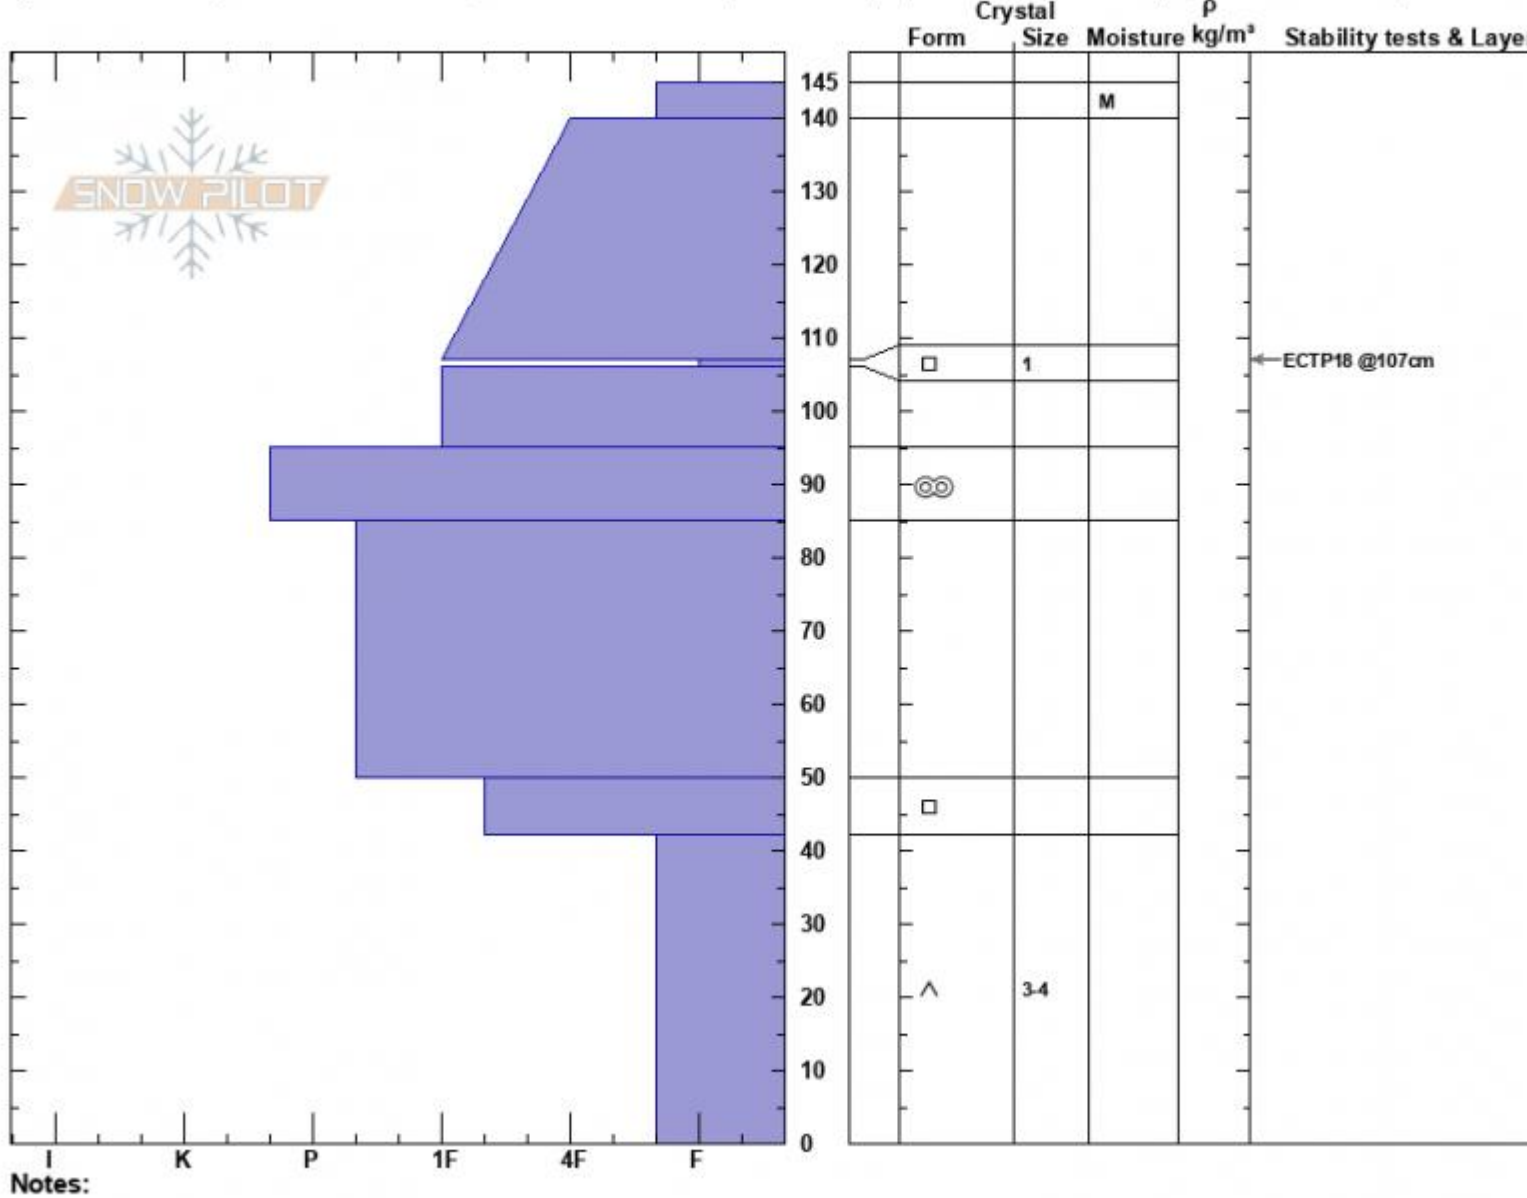

Targhee Creek  
 Lionhead Range  
 MT  
 Elevation: 9600 ft  
 Aspect: 75°

Ian Hoyer  
 04/02/2024 - 12:00pm  
 Co-ord: 44.75039N, -111.39098W  
 Slope Angle: 31°  
 Wind Loading: no

Stability: Fair  
 Air Temperature:  
 Sky Cover: CLR  
 Precipitation: NO  
 Wind: Calm

HS:145  
 PF:30  
 Layer Notes: 107-106cm:Problematic layer

Specifics: Pit is adjacent to avalanche: crown; Recent avalanche activity on similar slopes; Snowmobile tracks on slope; We snowmobiled slope

Notes:

Advisory Region  
 Lionhead Range  
 Longitude  
 -111.32W  
 Latitude  
 44.71N  
 Avalanche Details: [Snowmo triggered small slide at Lionhead](#)  
 Lionhead Range, 2024-04-02