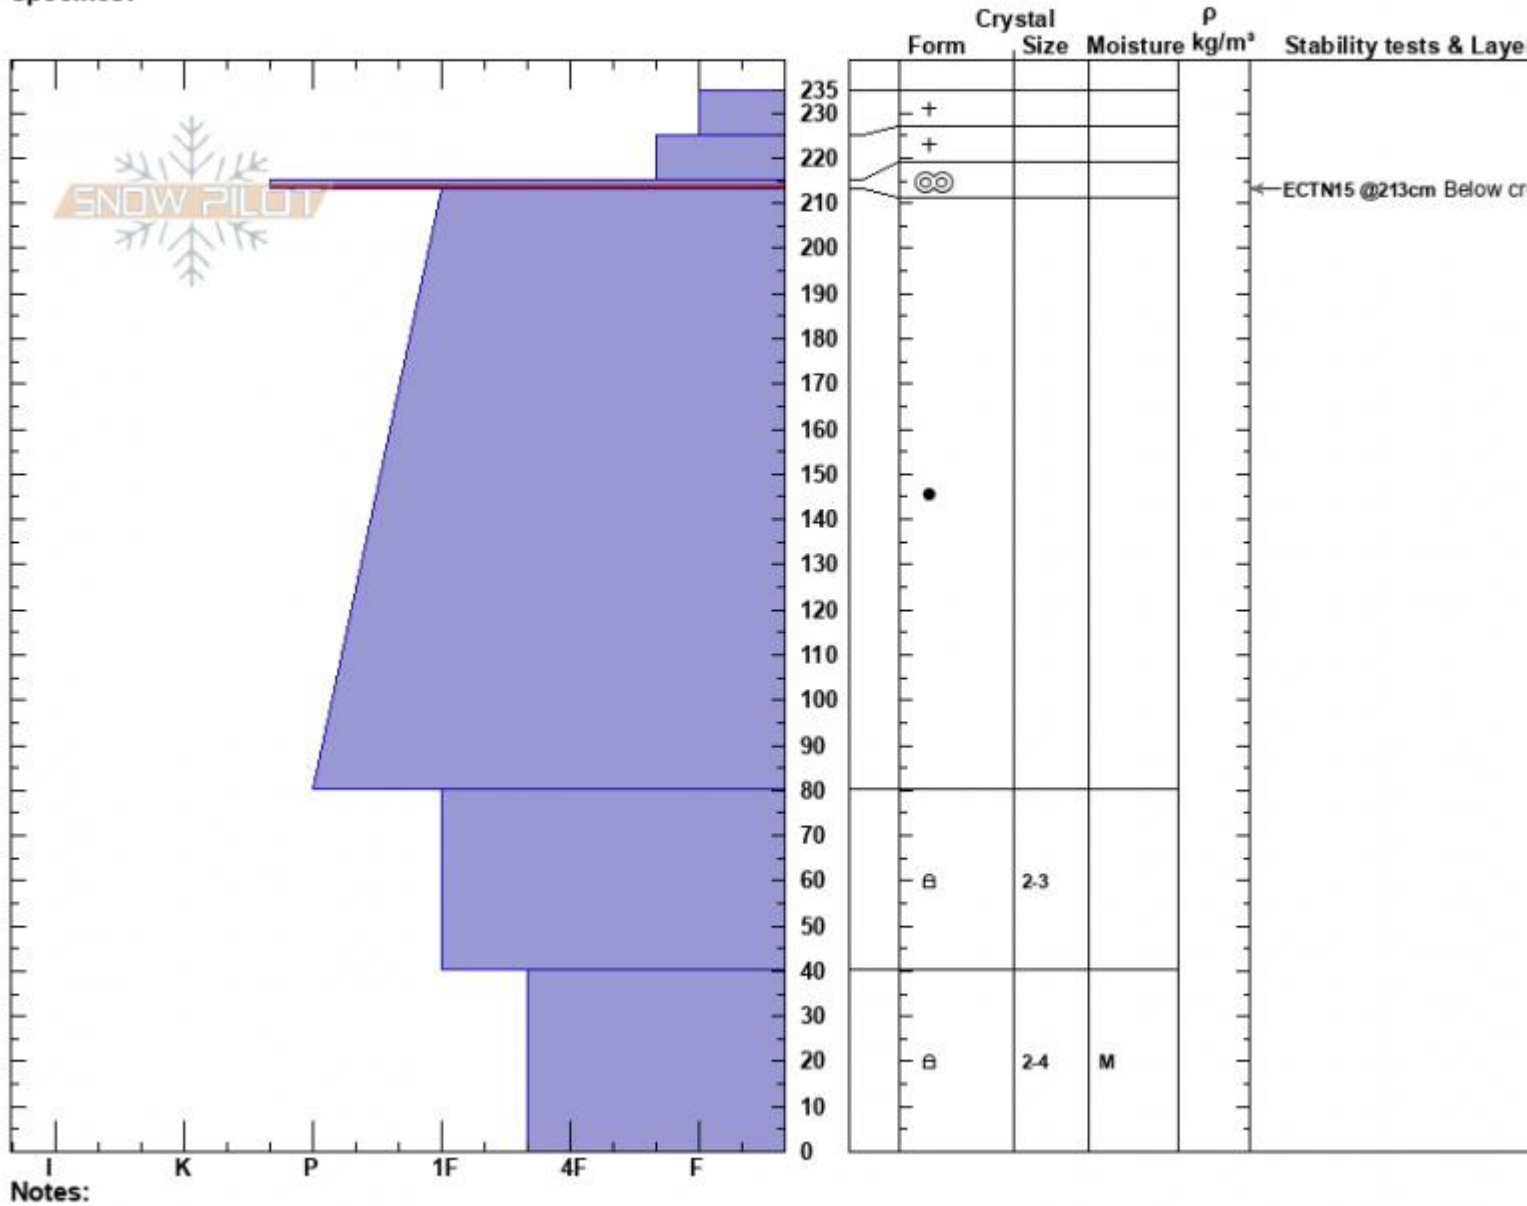

Next to Almost Died  
 Beartooths  
 MT  
 Elevation: 9480 ft  
 Aspect: 76°  
 Specifics:

Zach Peterson  
 03/27/2024 - 3:00pm  
 Co-ord: 45.05028N, -109.93144W  
 Slope Angle: 27°  
 Wind Loading: no

Stability: Good  
 Air Temperature:  
 Sky Cover: BKN  
 Precipitation: S-1  
 Wind: Calm

HS:235 Layer Notes:  
 PF:37 215-213cm:Problematic layer

Advisory Region  
 Cooke City  
 Longitude  
 -109.94W  
 Latitude  
 45.02N  
 Cooke City, 2024-03-27