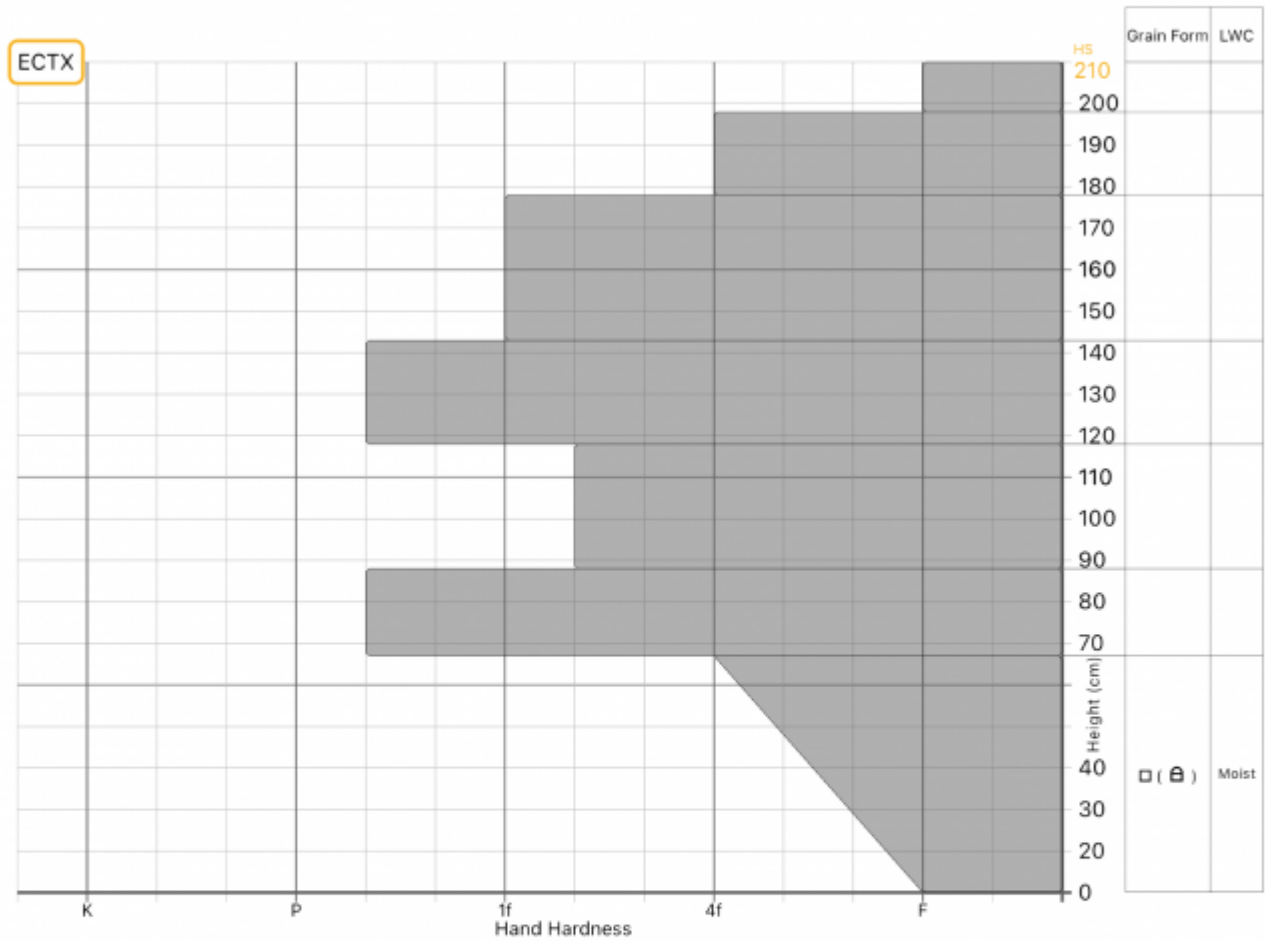

Profile Name: Republic Creek

General
🕒 Date: 2024-03-24 14:13:00.000
👤 Observer: Joe Trovato
🏠 Org: Propagation Labs

Location
📍 Elevation: 9536ft
🌬 Aspect: W
📐 Slope: 27°
📍 Lat/Lng: 44.9853,-109.9270

Weather
🌡 Air Temperature: ?
☁ Sky Cover: ?
❄ Precipitation: ?
🌬 Wind: ?
🌀 Blowing Snow: ?

Snow Conditions
📏 Total Snow Depth (HS): 210cm
❄ Surface Grain: ?
👤 Foot Pen: ?
👤 Ski Pen: ?

Notes:

Advisory Region
Cooke City
Longitude
-109.94W
Latitude
44.99N
Cooke City, 2024-03-27