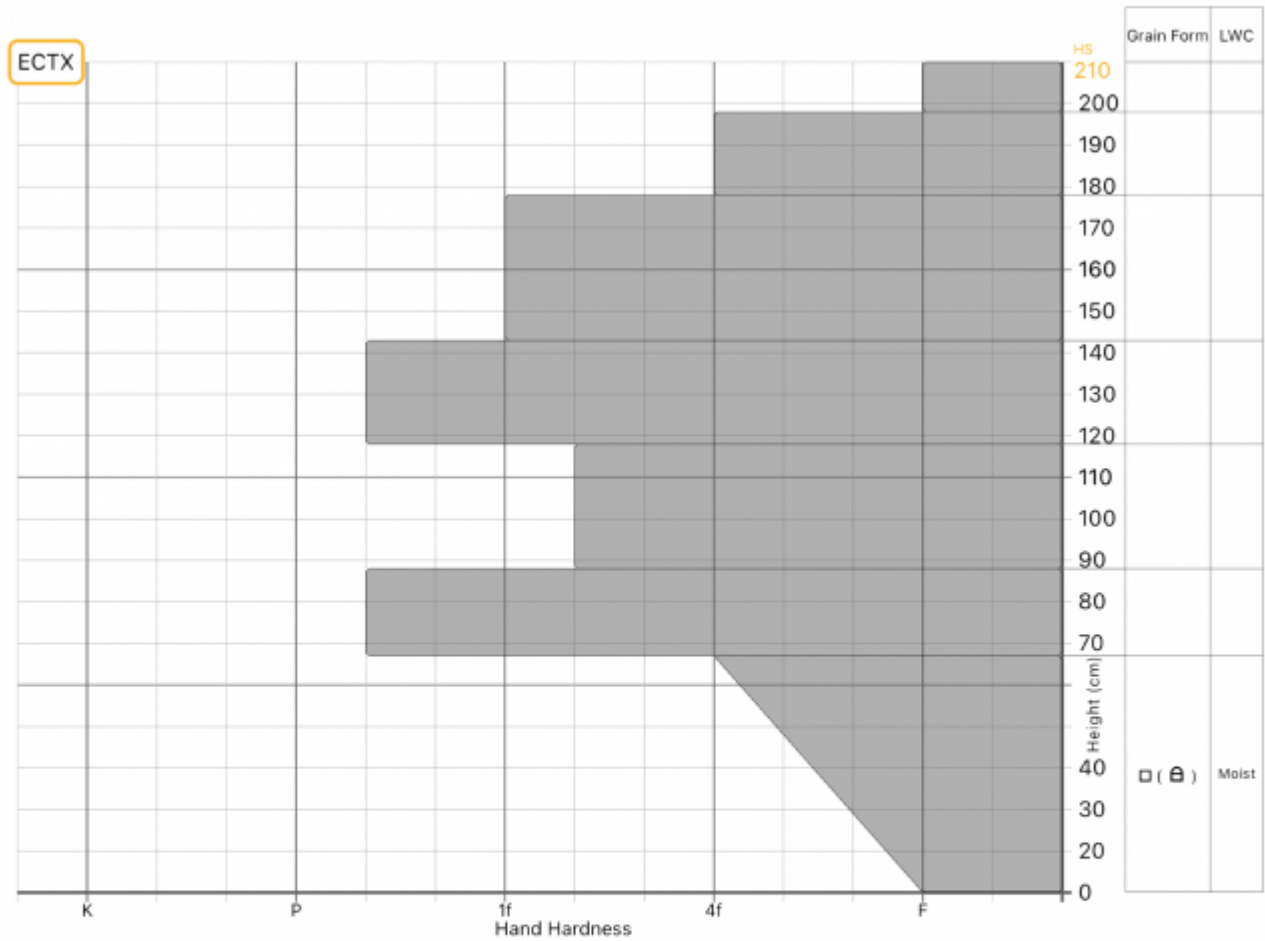

Profile Name: Republic Creek

General

🕒 Date: 2024-03-24 14:13:00.000
👤 Observer: Joe Trovato
🏠 Org: Propagation Labs

Location

📍 Elevation: 9536ft
🌬 Aspect: W
📐 Slope: 27°
📍 Lat/Lng: 44.9853,-109.9270

Weather

🌡 Air Temperature: ?
☁ Sky Cover: ?
❄ Precipitation: ?
🌬 Wind: ?
🌀 Blowing Snow: ?

Snow Conditions

📏 Total Snow Depth (HS): 210cm
❄ Surface Grain: ?
👤 Foot Pen: ?
👤 Ski Pen: ?

Notes:

PROPAGATION LABS | MANUAL SNOW PROFILE

Advisory Region
Cooke City
Longitude
-109.94W
Latitude
44.99N
Cooke City, 2024-03-27