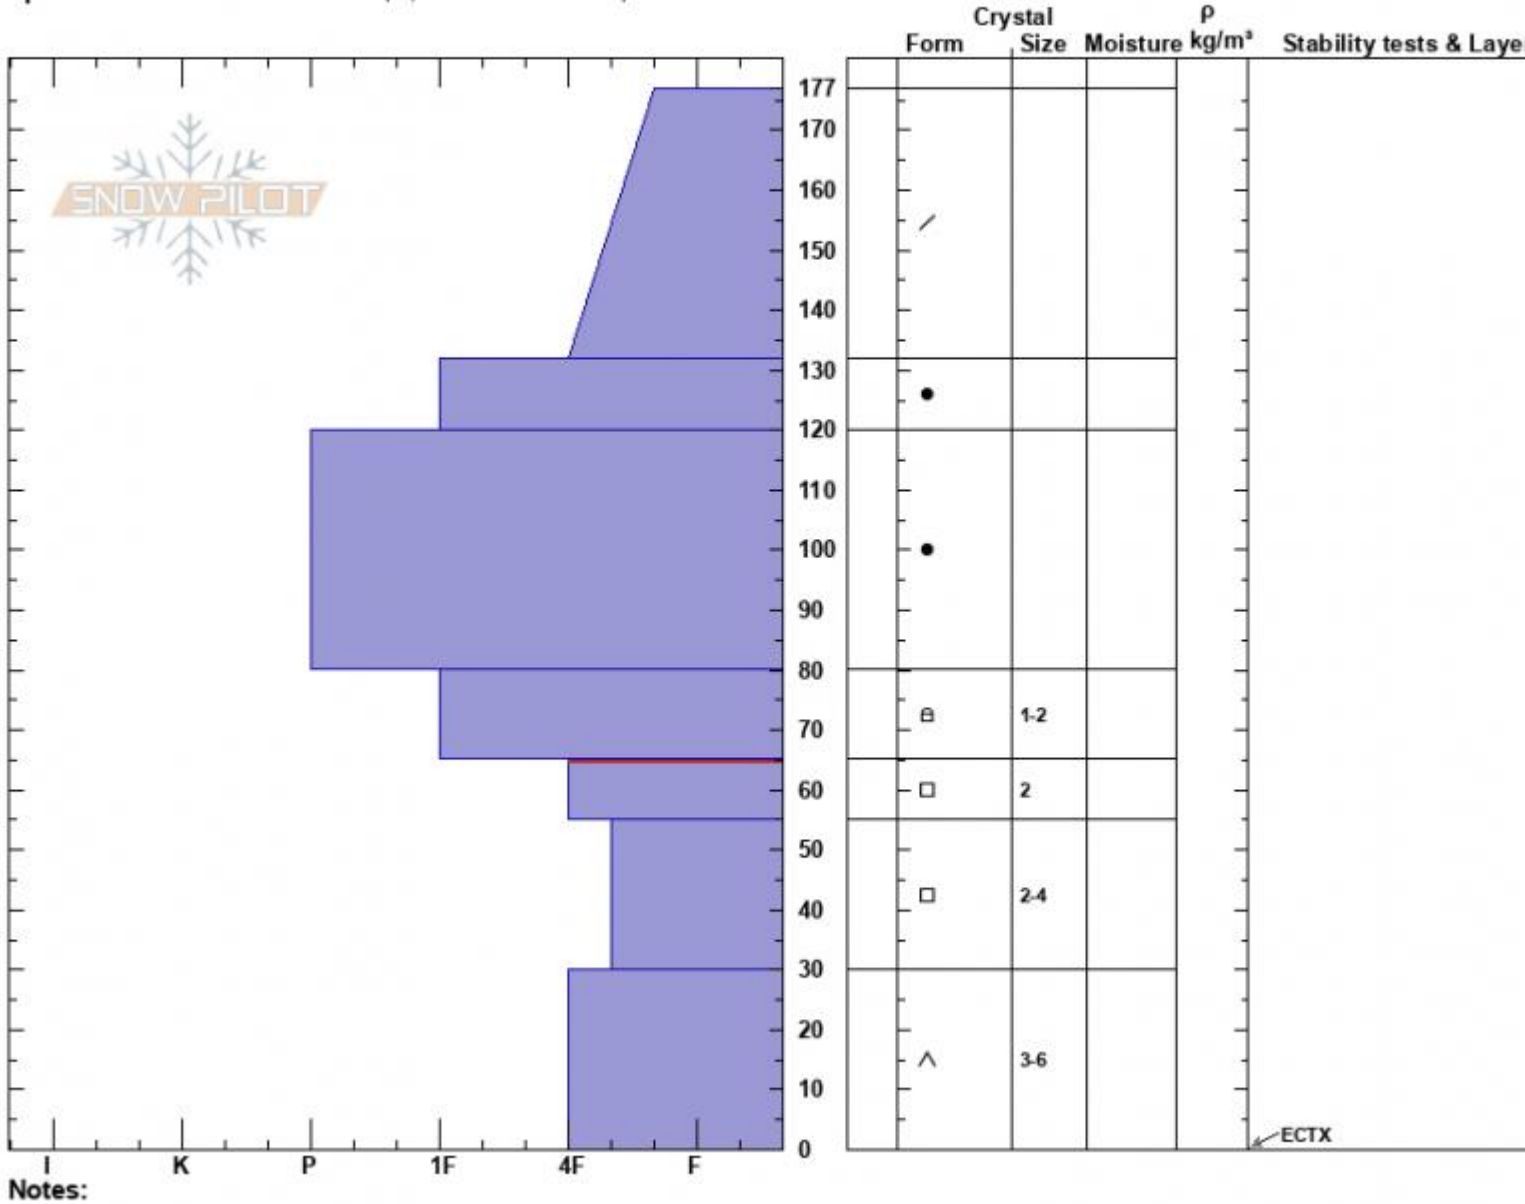

Portal Creek
 Gallatin Range-N
 MT
 Elevation: 9400 ft
 Aspect: 5°
 Specifics: Snowmobile tracks on slope; We snowmobiled slope

Ian Hoyer
 03/20/2024 - 11:00am
 Co-ord: 45.22691N, -111.11935W
 Slope Angle: 30°
 Wind Loading: no

Stability: Fair
 Air Temperature:
 Sky Cover: FEW
 Precipitation: NO
 Wind: Calm

HS:177 Layer Notes:
 PF:30 65-55cm:Problematic layer

Notes:
 Advisory Region
 Northern Gallatin
 Longitude
 -111.14W
 Latitude
 45.29N
 Northern Gallatin, 2024-03-20