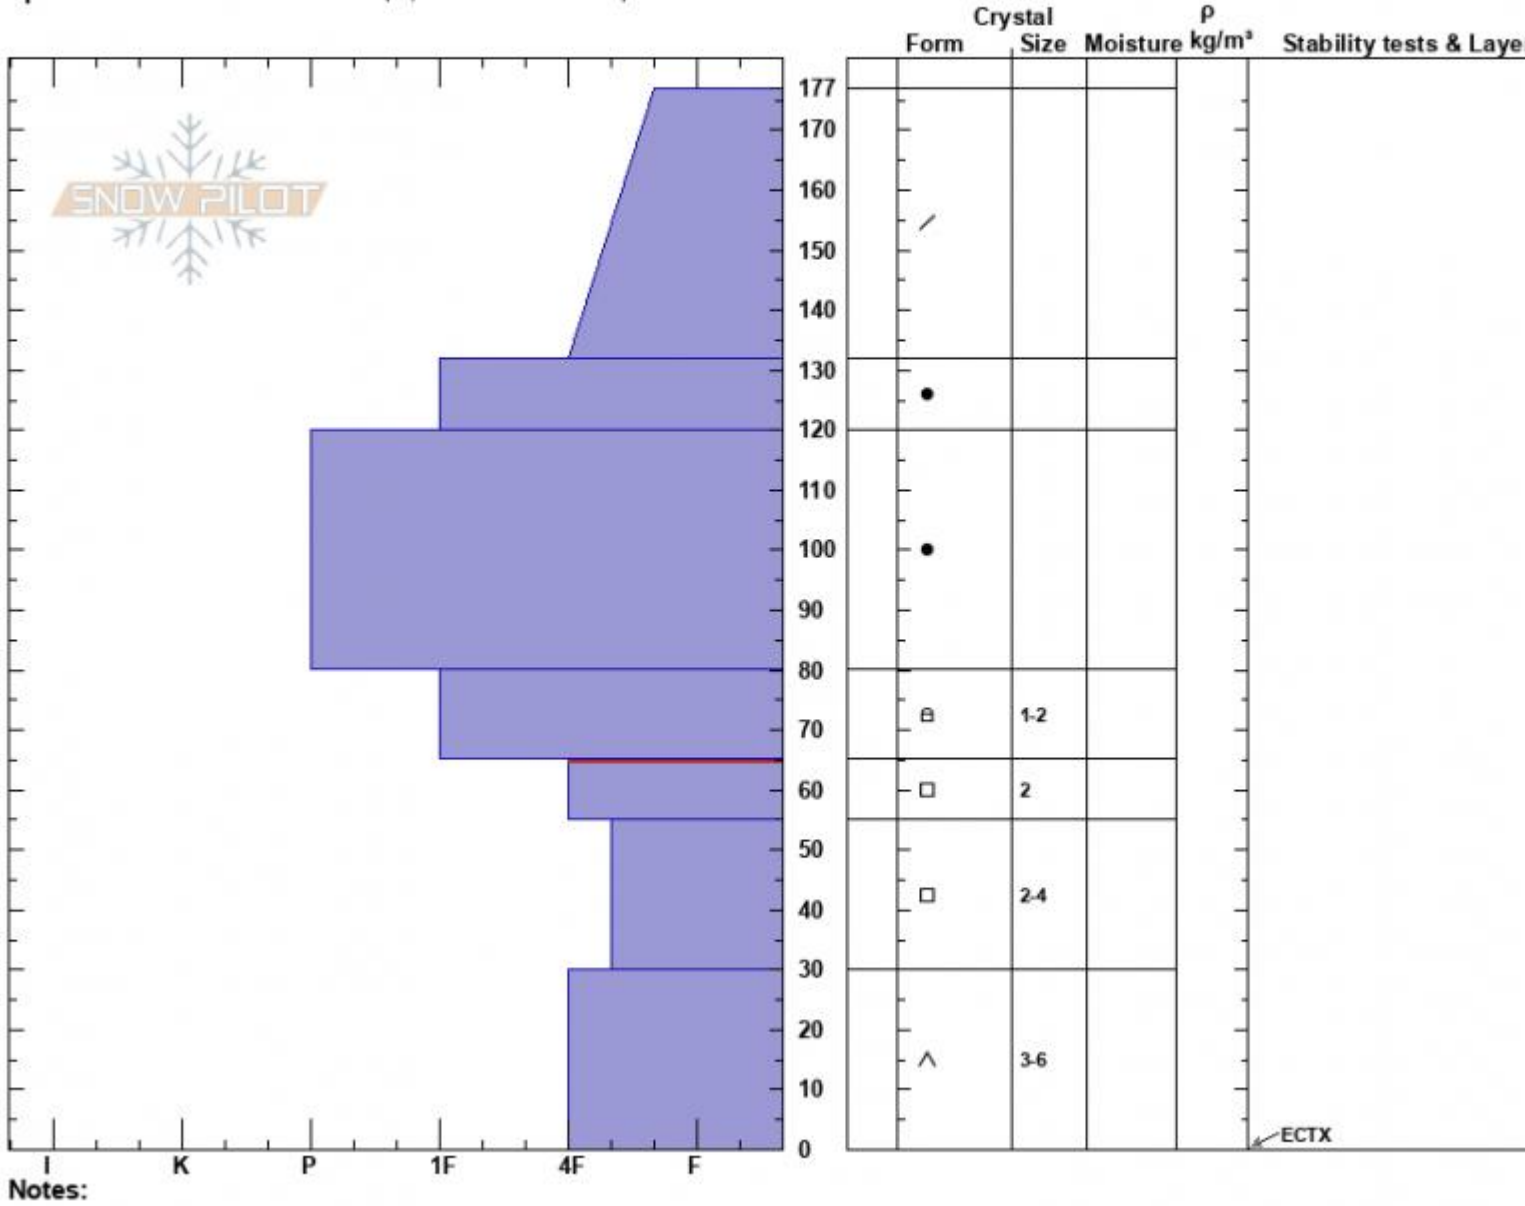

Portal Creek
 Gallatin Range-N
 MT
 Elevation: 9400 ft
 Aspect: 5°
 Specifics: Snowmobile tracks on slope; We snowmobiled slope

Ian Hoyer
 03/20/2024 - 11:00am
 Co-ord: 45.22691N, -111.11935W
 Slope Angle: 30°
 Wind Loading: no

Stability: Fair
 Air Temperature:
 Sky Cover: FEW
 Precipitation: NO
 Wind: Calm

HS:177 Layer Notes:
 PF:30 65-55cm:Problematic layer

Advisory Region
 Northern Gallatin
 Longitude
 -111.14W
 Latitude
 45.29N
 Northern Gallatin, 2024-03-20