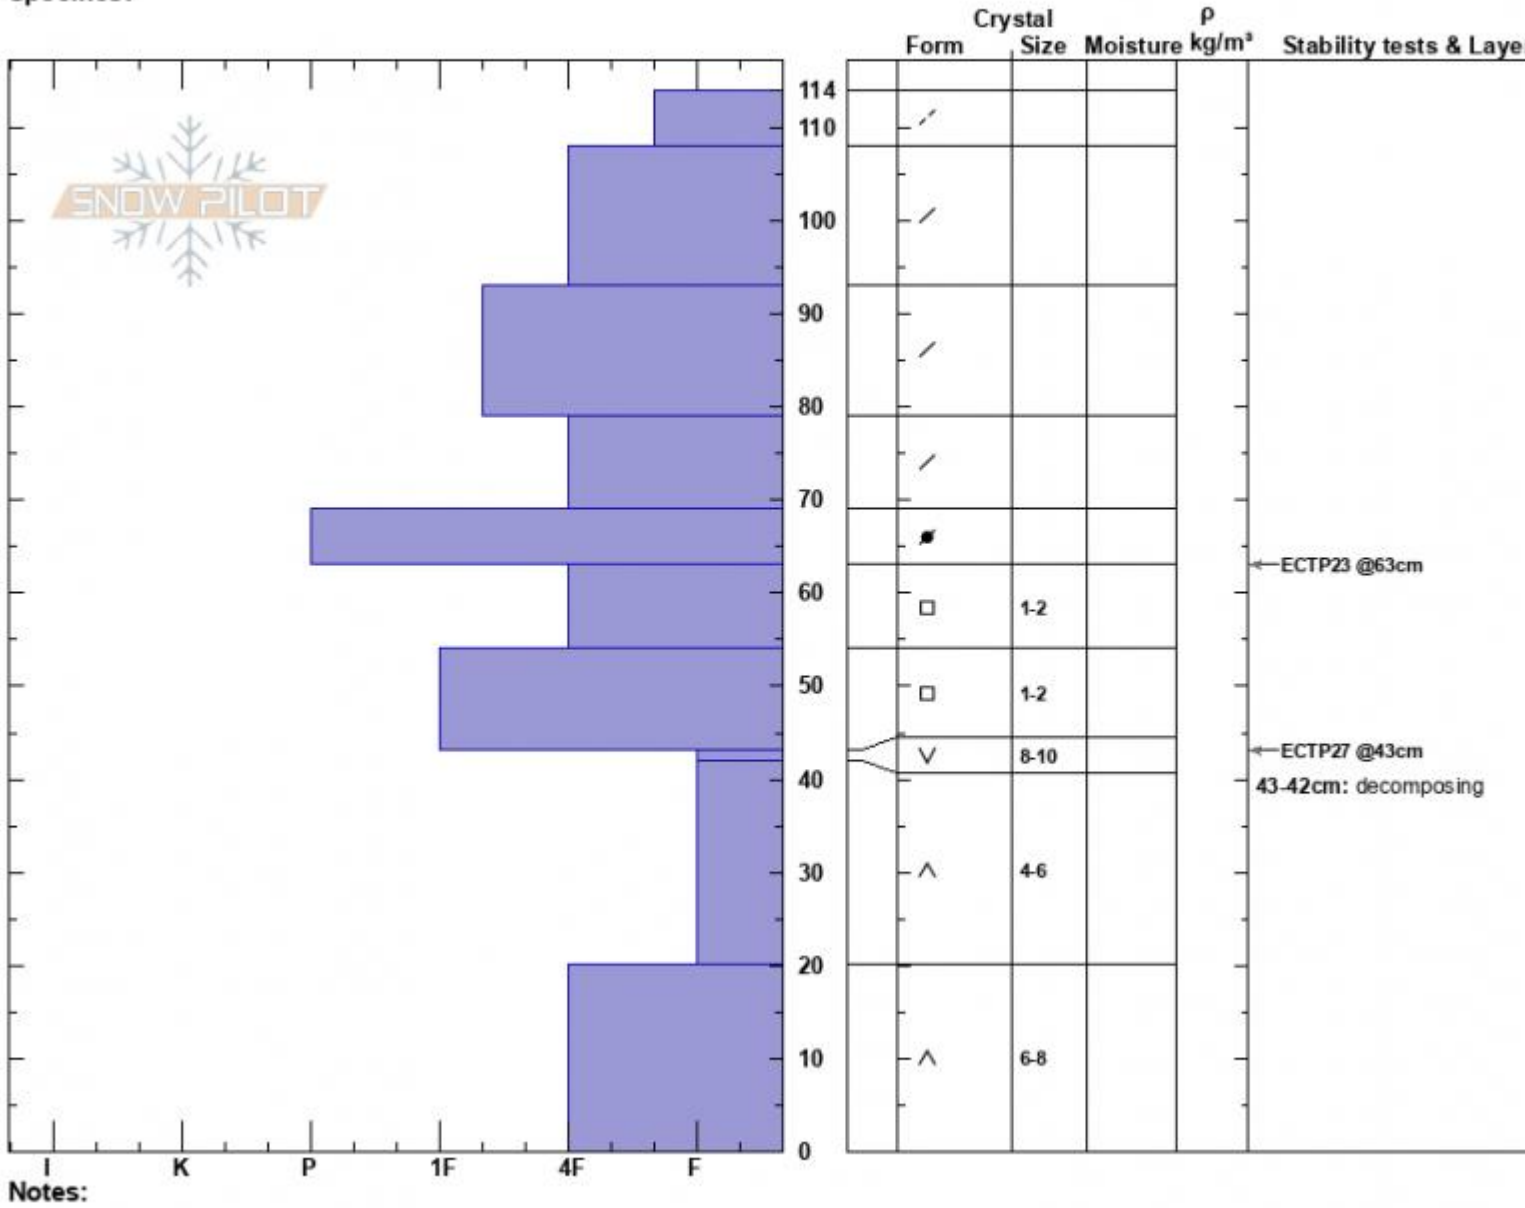

Sunlight Basin Profile  
 Madison Range-S  
 MT  
 Elevation: 9480 ft  
 Aspect: 90°  
 Specifics:

Dave Zinn  
 03/05/2024 - 12:00pm  
 Co-ord: 44.97566N, -111.31321W  
 Slope Angle: 24°  
 Wind Loading: yes

Stability: Poor  
 Air Temperature:  
 Sky Cover: OVC  
 Precipitation: S-1  
 Wind: SW Moderate

HS:114  
 PF:105  
 Layer Notes:  
 43-42cm: decomposing  
 43-42cm: Problematic layer

Notes:  
 Advisory Region  
 Southern Madison  
 Longitude  
 -111.31W  
 Latitude  
 44.97N  
 Southern Madison, 2024-03-06