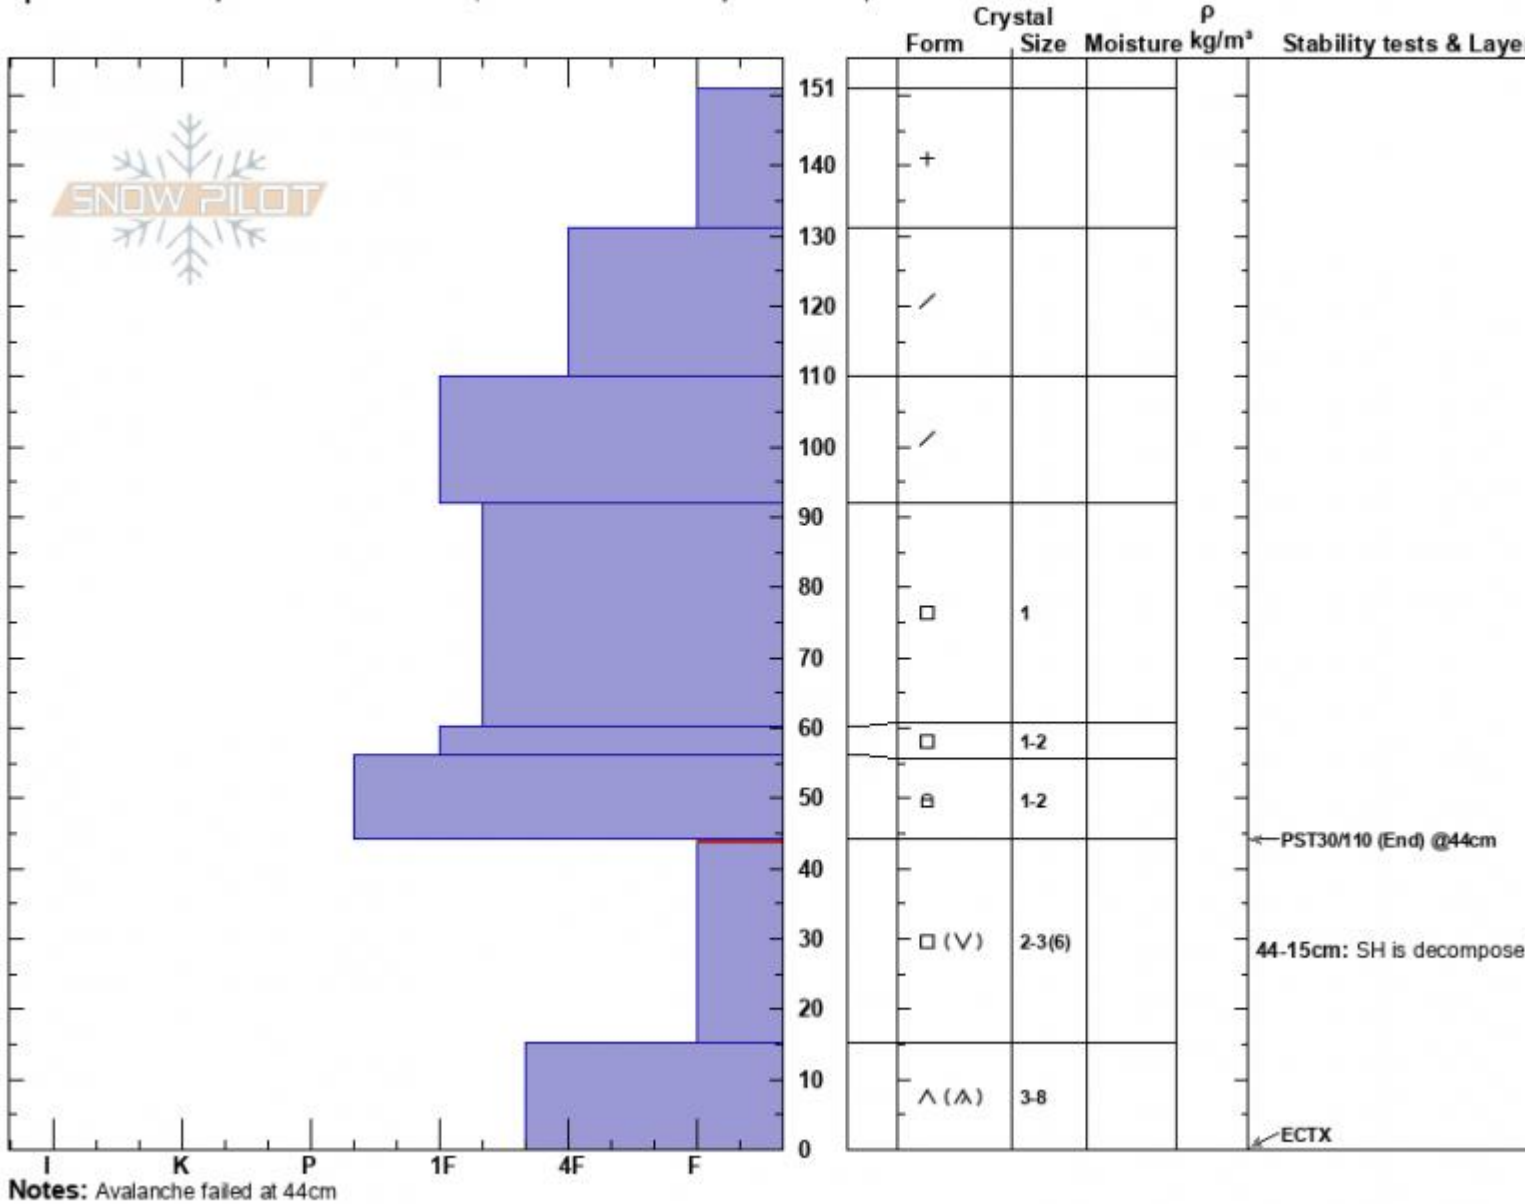

Bacon Rind Avalanche  
 Madison Range-S  
 MT  
 Elevation: 8295 ft  
 Aspect: 65°  
 Specifics: Pit is adjacent to avalanche: crown; Recent avalanche activity on similar slopes

Dave Zinn  
 03/04/2024 - 12:30pm  
 Co-ord: 44.96901N, -111.09122W  
 Slope Angle: 33°  
 Wind Loading: no

Stability: Poor  
 Air Temperature:  
 Sky Cover: OVC  
 Precipitation: S-1  
 Wind: Light Breeze

HS:151 **Layer Notes:**  
 44-15cm: SH is decomposed at t  
 44-15cm: Problematic layer

Advisory Region  
 Southern Madison  
 Longitude  
 -111.10W  
 Latitude  
 44.96N

**Avalanche Details:** [Two Avalanches Near Bacon Rind Uptrack](#)  
 Southern Madison, 2024-03-06