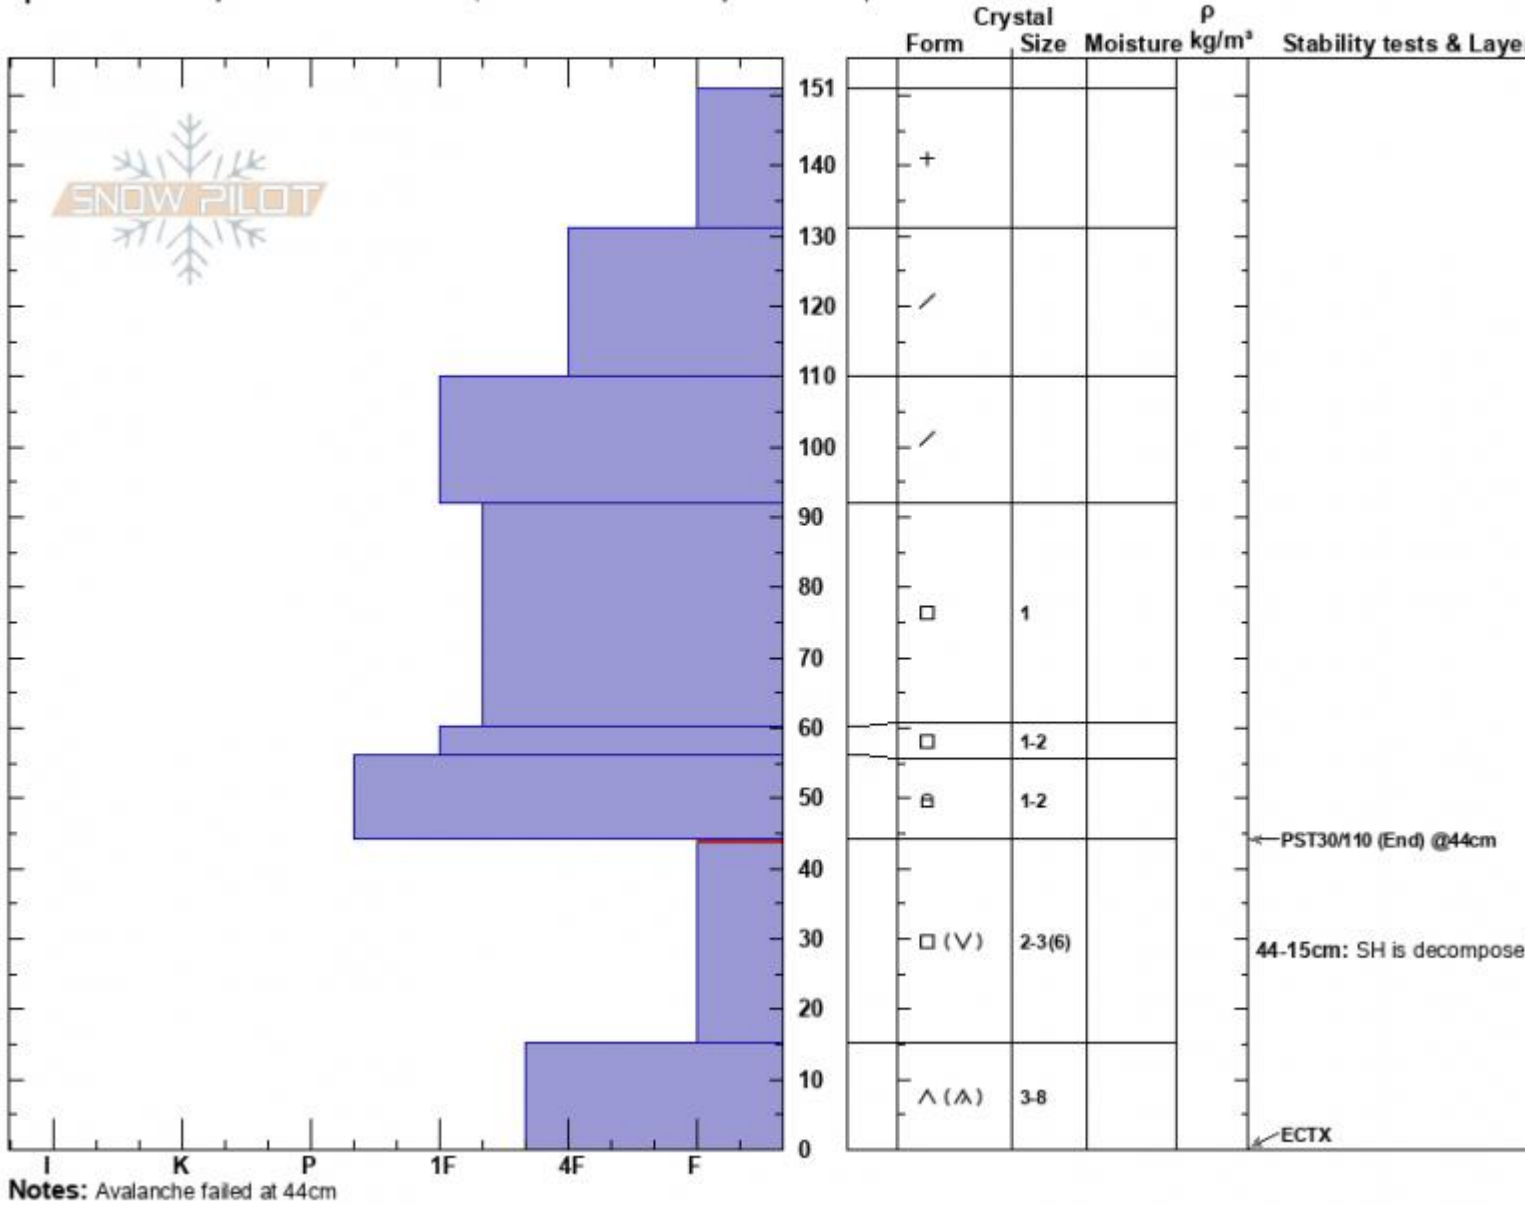

Bacon Rind Avalanche  
 Madison Range-S  
 MT  
 Elevation: 8295 ft  
 Aspect: 65°  
 Specifics: Pit is adjacent to avalanche: crown; Recent avalanche activity on similar slopes

Dave Zinn  
 03/04/2024 - 12:30pm  
 Co-ord: 44.96901N, -111.09122W  
 Slope Angle: 33°  
 Wind Loading: no

Stability: Poor  
 Air Temperature:  
 Sky Cover: OVC  
 Precipitation: S-1  
 Wind: Light Breeze

HS:151 **Layer Notes:**  
 44-15cm: SH is decomposed at t  
 44-15cm: Problematic layer

Advisory Region  
 Southern Madison  
 Longitude  
 -111.10W  
 Latitude  
 44.96N

**Avalanche Details:** [Two Avalanches Near Bacon Rind Uptrack](#)  
 Southern Madison, 2024-03-06