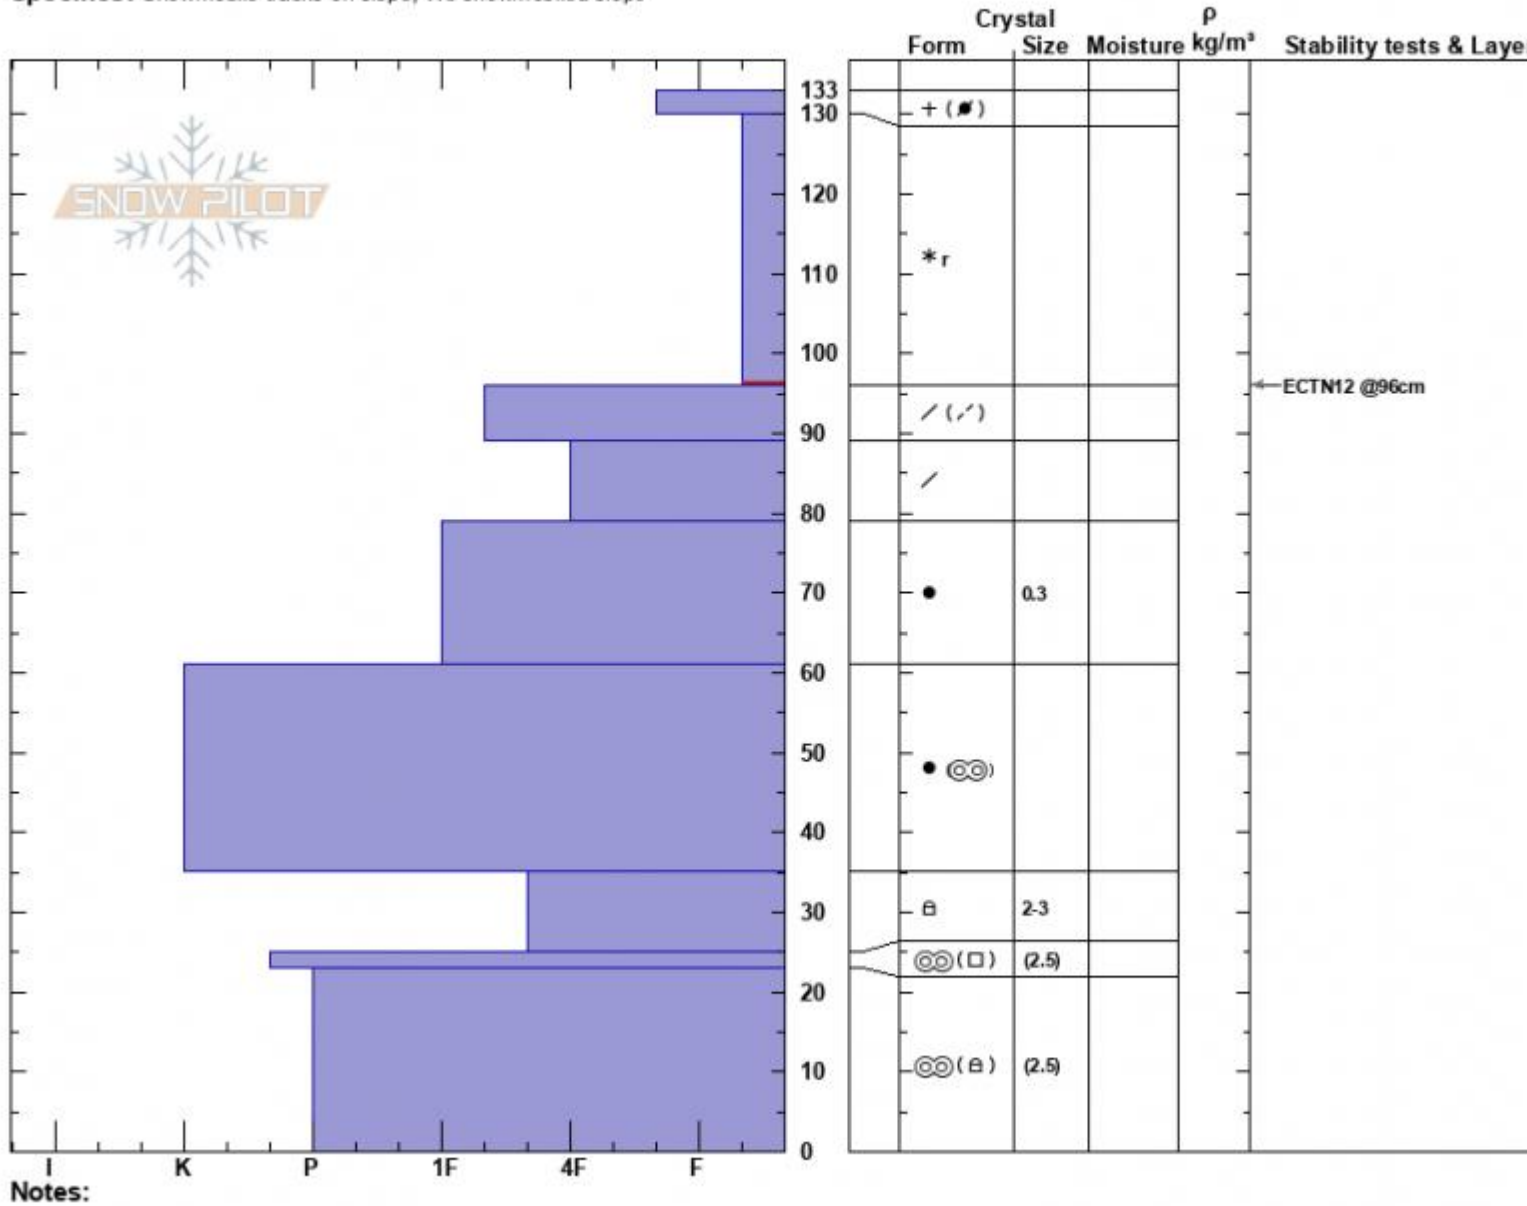

Battle Ridge Meadow  
 Bridger Range  
 MT  
 Elevation: 7350 ft  
 Aspect: 103°  
 Specifics: Snowmobile tracks on slope; We snowmobiled slope

Zach Peterson  
 03/03/2024 - 11:30am  
 Co-ord: 45.88402N, -110.94237W  
 Slope Angle: 18°  
 Wind Loading: no

Stability: Fair  
 Air Temperature:  
 Sky Cover: FEW  
 Precipitation: NO  
 Wind: Calm

HS:133 Layer Notes:  
 130-96cm: Problematic layer

Advisory Region  
 Bridger Range  
 Longitude  
 -110.95W  
 Latitude  
 45.88N  
 Bridger Range, 2024-03-03