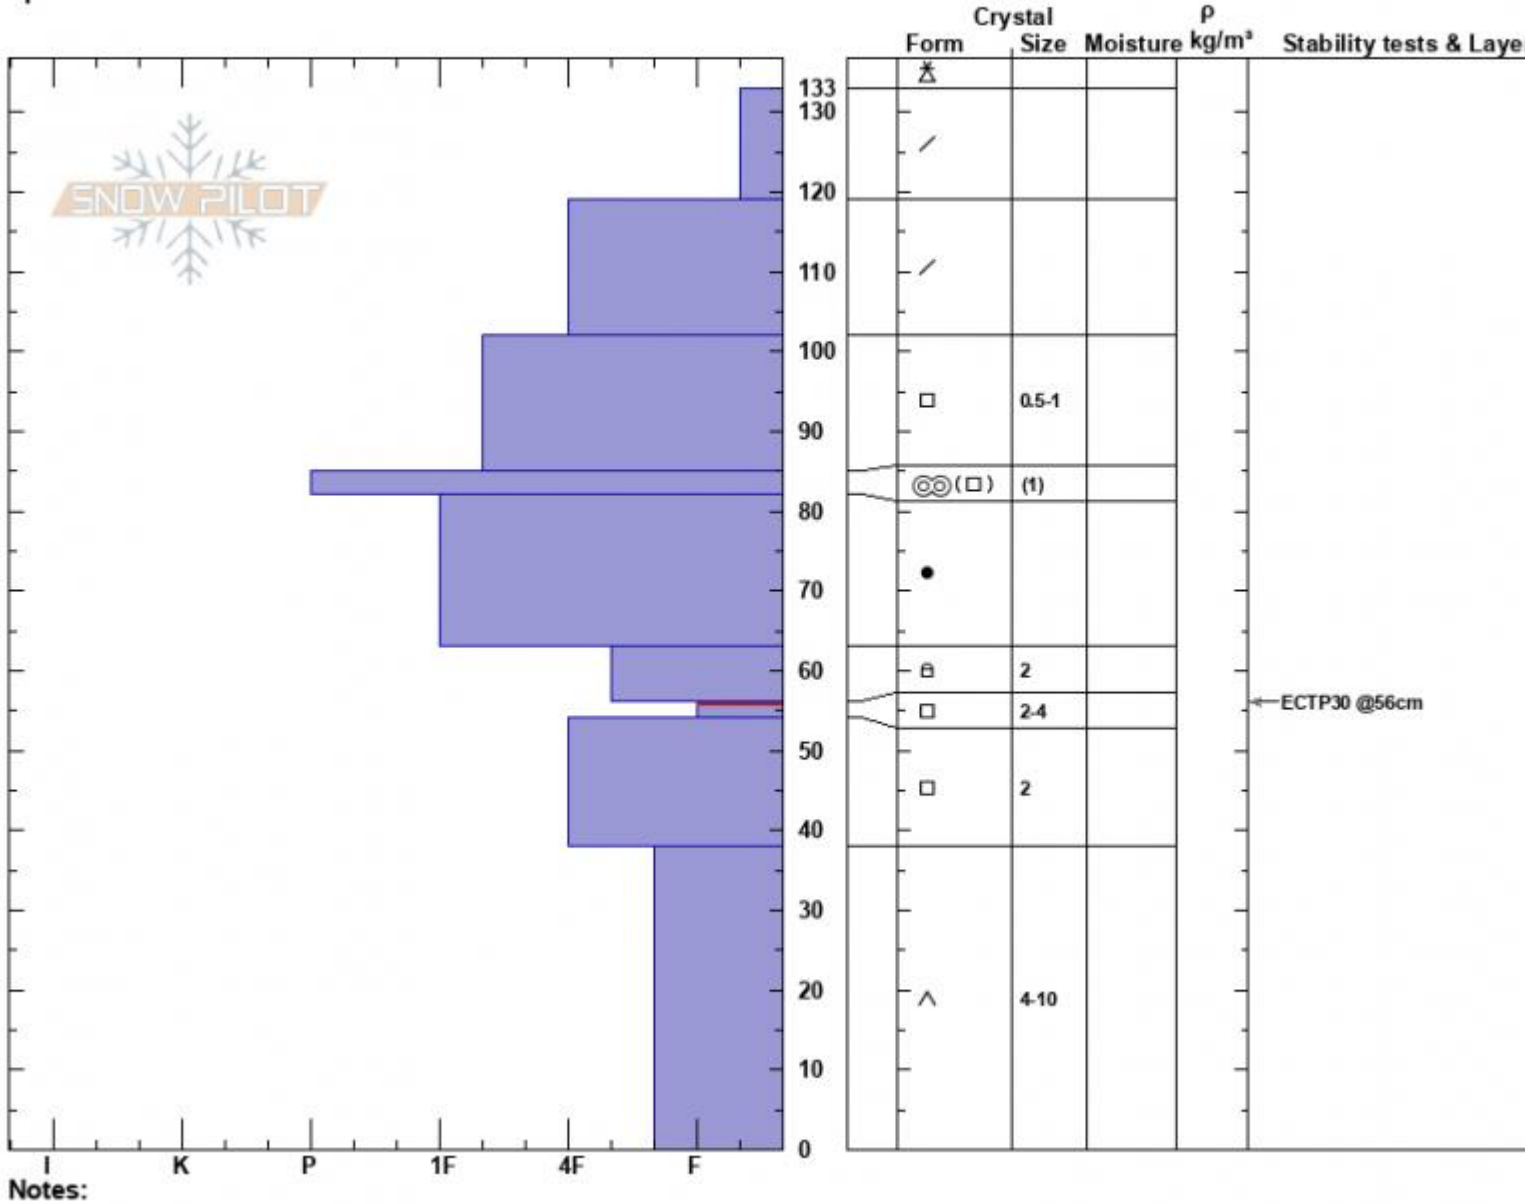

Below Divide Peak  
 Gallatin Range-N  
 MT  
 Elevation: 9280 ft  
 Aspect: 119°  
 Specifics:

Zach Peterson  
 02/22/2024 - 1:30pm  
 Co-ord: 45.40102N, -110.96883W  
 Slope Angle: 22°  
 Wind Loading: no

Stability: Fair  
 Air Temperature:  
 Sky Cover: BKN  
 Precipitation: S-1  
 Wind: Light Breeze

HS:133 Layer Notes:  
 PF:25 56-54cm:Problematic layer

Notes:  
 Advisory Region  
 Northern Gallatin  
 Longitude  
 -110.98W  
 Latitude  
 45.40N  
 Northern Gallatin, 2024-02-22