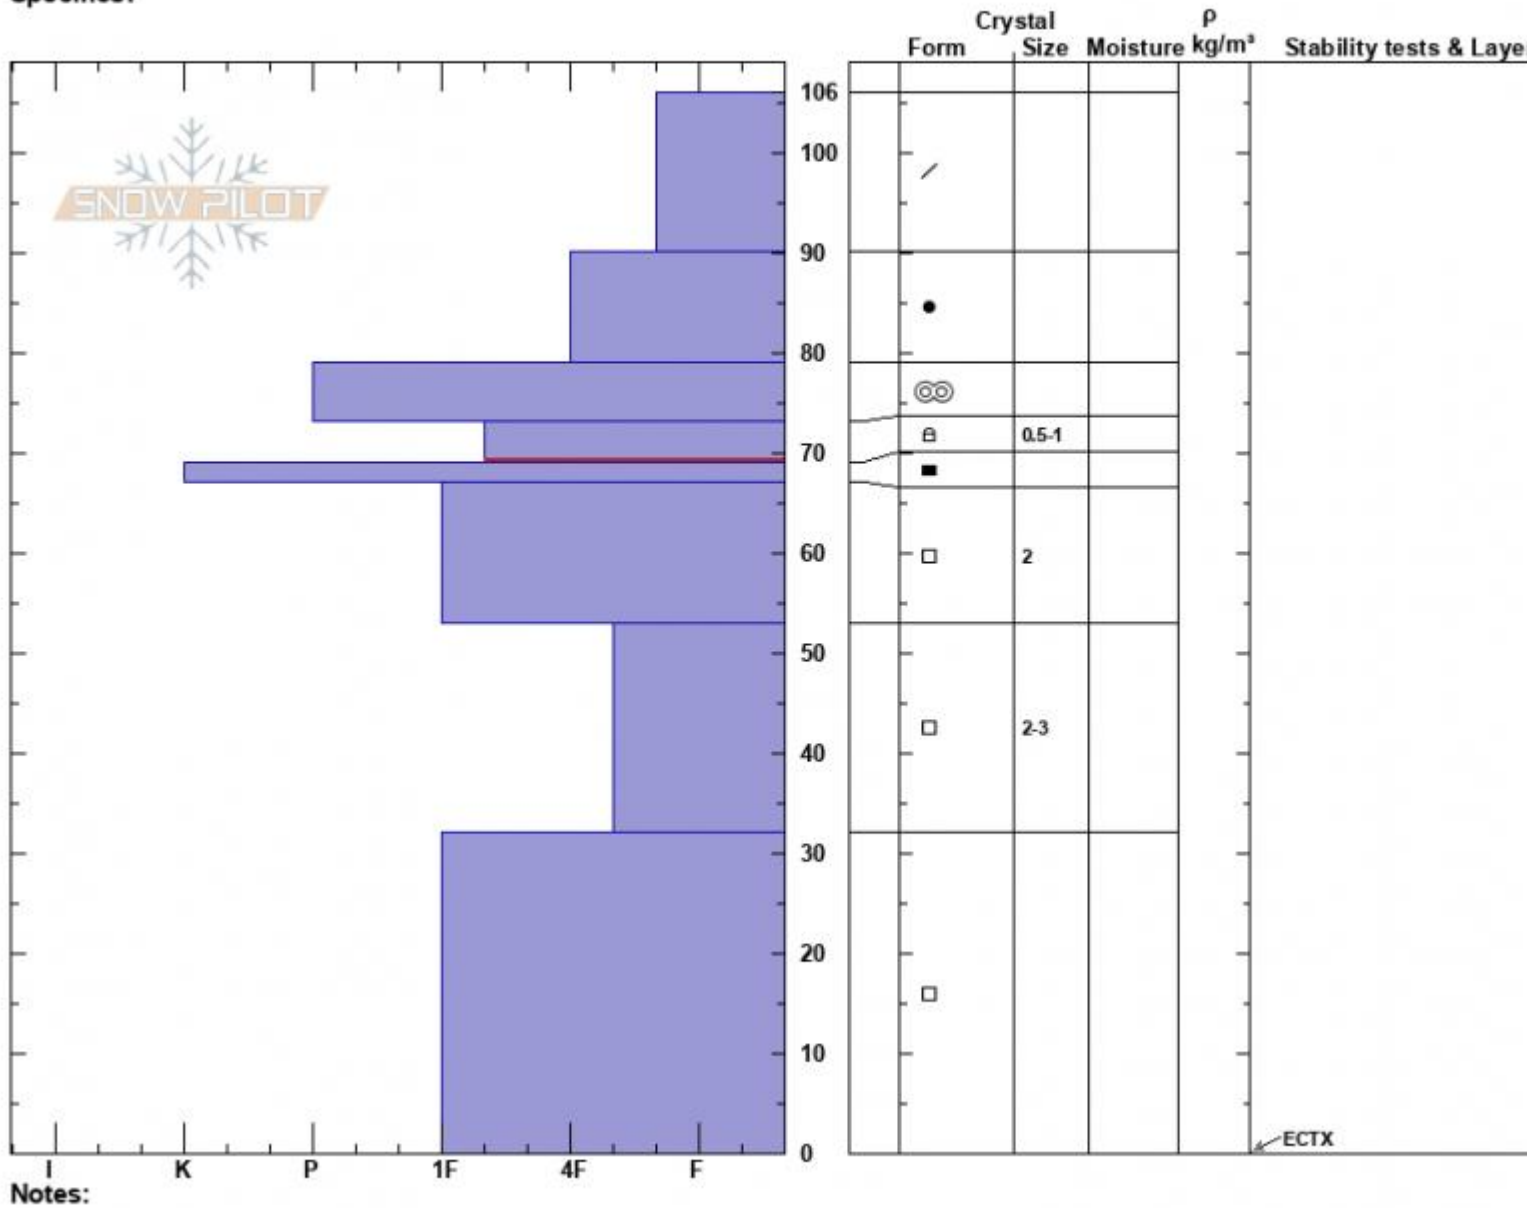

The Throne South
 Bridger Range
 MT
 Elevation: 8380 ft
 Aspect: 190°
 Specifics:

Zach Peterson
 02/21/2024 - 11:35am
 Co-ord: 45.88206N, -110.95238W
 Slope Angle: 23°
 Wind Loading: no

Stability: Good
 Air Temperature:
 Sky Cover: CLR
 Precipitation: NO
 Wind: Calm

HS:106 Layer Notes:
 PF:20 73-69cm:Problematic layer

Notes:
 Advisory Region
 Bridger Range
 Longitude
 -110.95W
 Latitude
 45.88N
 Bridger Range, 2024-02-22