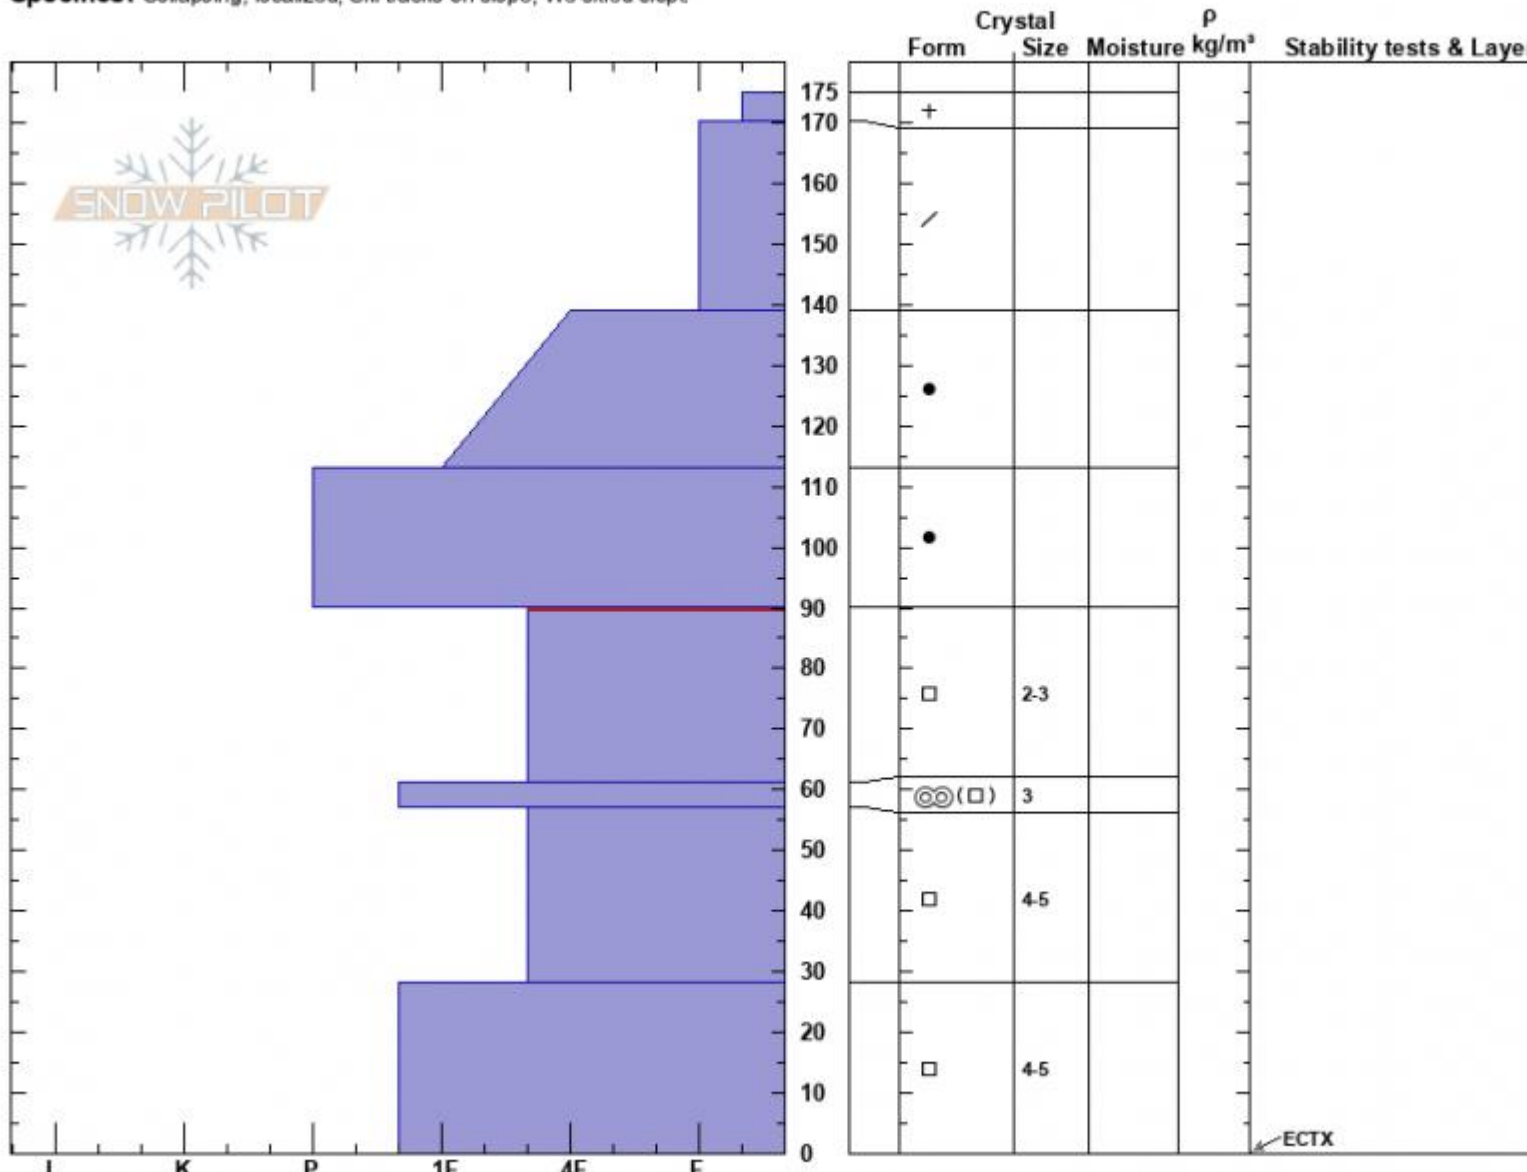

West Woody Profile
 Cooke City
 MT
 Elevation: 9400 ft
 Aspect: 295°
 Specifics: Collapsing, localized; Ski tracks on slope; We skied slope

Dave Zinn
 02/19/2024 - 1:00pm
 Co-ord: 44.98549N, -109.92732W
 Slope Angle: 28°
 Wind Loading: no

Stability: Poor
 Air Temperature:
 Sky Cover: BKN
 Precipitation: NO
 Wind: S Light Breeze

HS:175 Layer Notes:
 90-61cm: Problematic layer

Advisory Region
 Cooke City
 Longitude
 -109.92W
 Latitude
 44.97N
Avalanche Details: [Large Collapse on West Woody Ridge](#)
 Cooke City, 2024-02-20