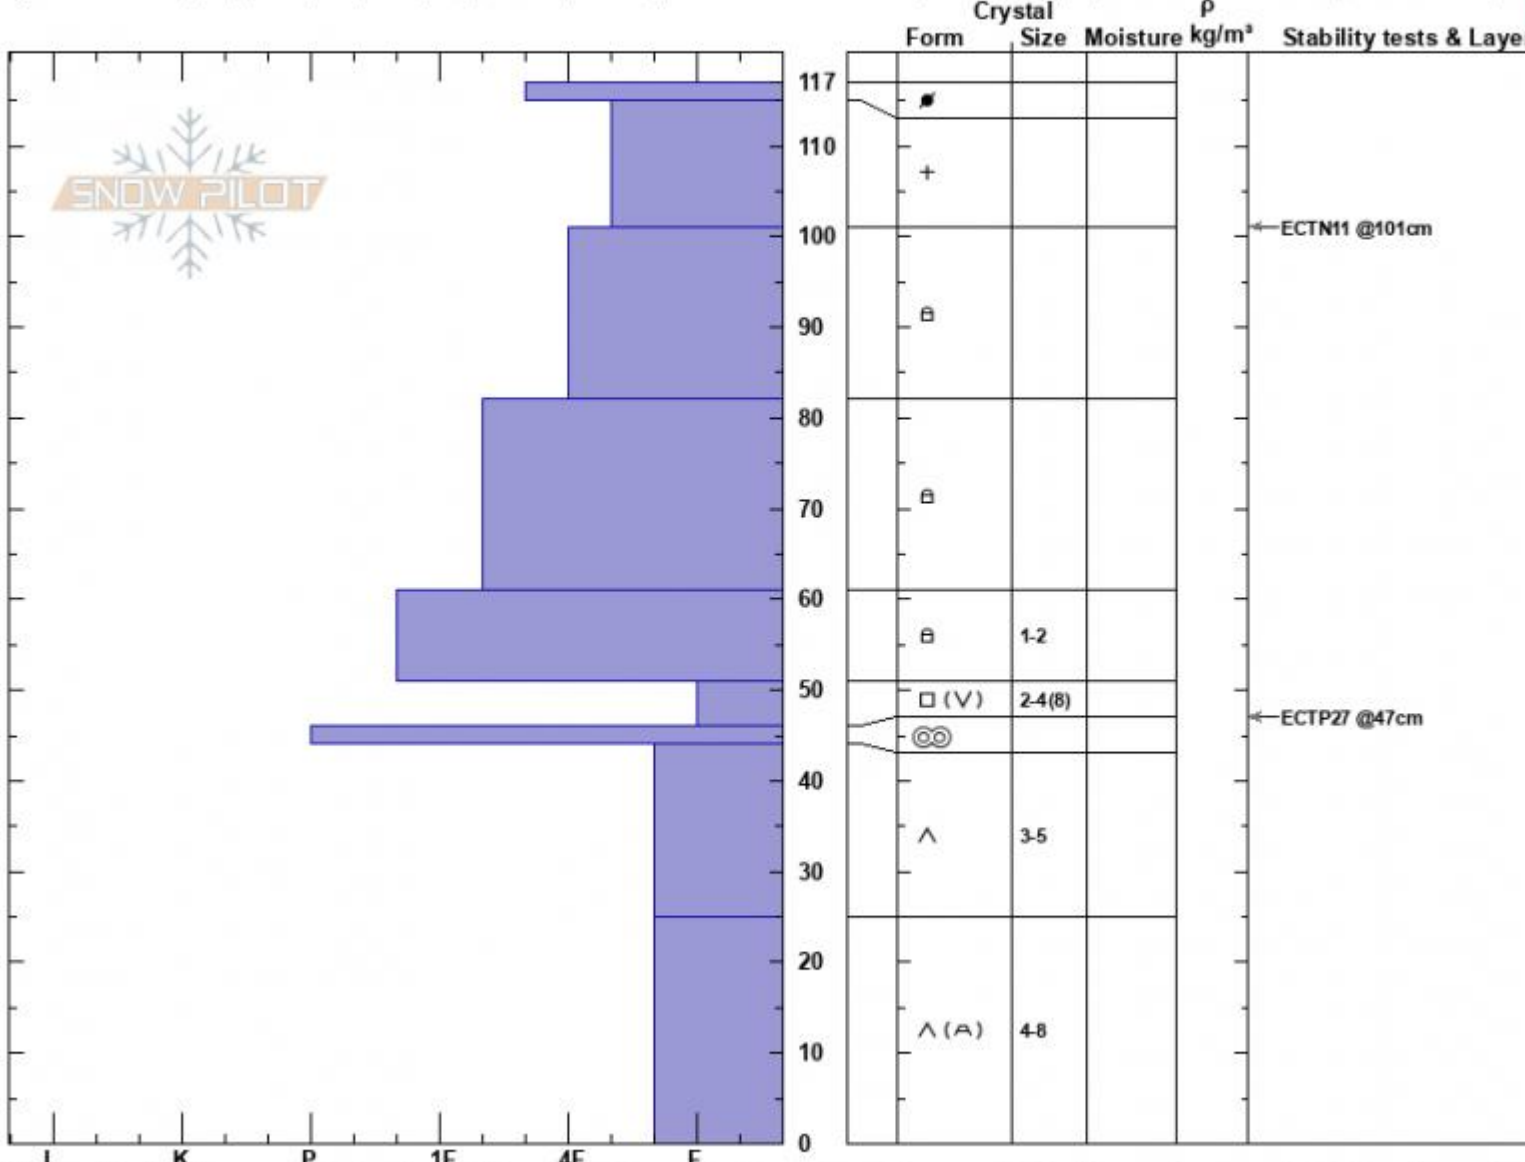

Targhee Creek  
 Lionhead Range  
 MT  
 Elevation: 9435 ft  
 Aspect: 310°

Alex Marienthal  
 02/16/2024 - 1:35pm  
 Co-ord: 44.74155N, -111.38145W  
 Slope Angle: 15°  
 Wind Loading: no

Stability: Poor  
 Air Temperature:  
 Sky Cover: FEW  
 Precipitation: NO  
 Wind: N Light Breeze

HS:117 Layer Notes:  
 PF:35 51-46cm:Problematic layer

Specifics: Collapsing, widespread; Collapsing, localized; Cracking; Recent avalanche activity on similar slopes; Recent avalanche activity on different slopes

Notes: After this pit we saw a fresh avalanche that was possibly remotely triggered by another group, 2-3 feet deep, and we saw a lot of old avalanches from last 1-2 weeks. Additional Pit Specifics: We snowmobiled slope

Advisory Region  
 Lionhead Range  
 Longitude  
 -111.32W  
 Latitude  
 44.71N  
 Lionhead Range, 2024-02-16