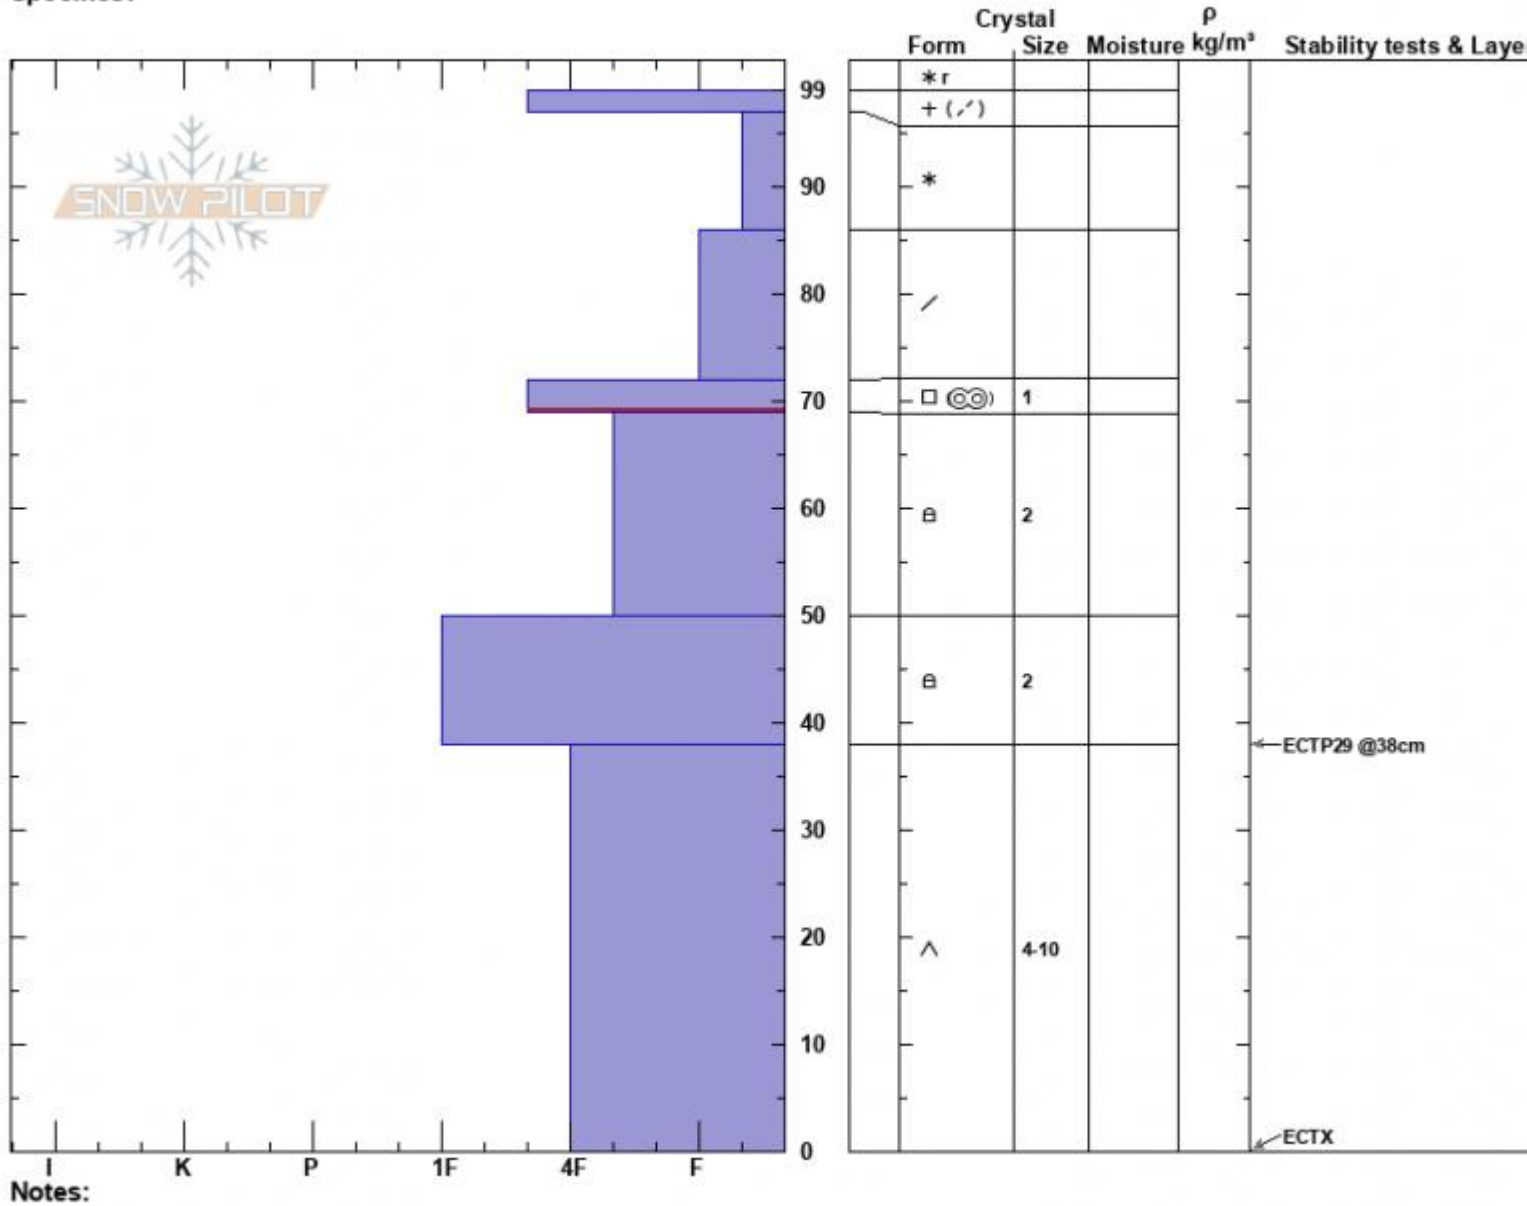

Mt. Blackmore  
 Gallatin Range-N  
 MT  
 Elevation: 9700 ft  
 Aspect: 88°  
 Specifics:

Zach Peterson  
 02/11/2024 - 1:00pm  
 Co-ord: 45.44593N, -111.00179W  
 Slope Angle: 28°  
 Wind Loading: yes

Stability: Fair  
 Air Temperature:  
 Sky Cover: OVC  
 Precipitation: S-1  
 Wind: SW Light Breeze

HS:99  
 Layer Notes:  
 72-69cm: Problematic layer

Advisory Region  
 Northern Gallatin  
 Longitude  
 -111.00W  
 Latitude  
 45.44N  
 Northern Gallatin, 2024-02-11