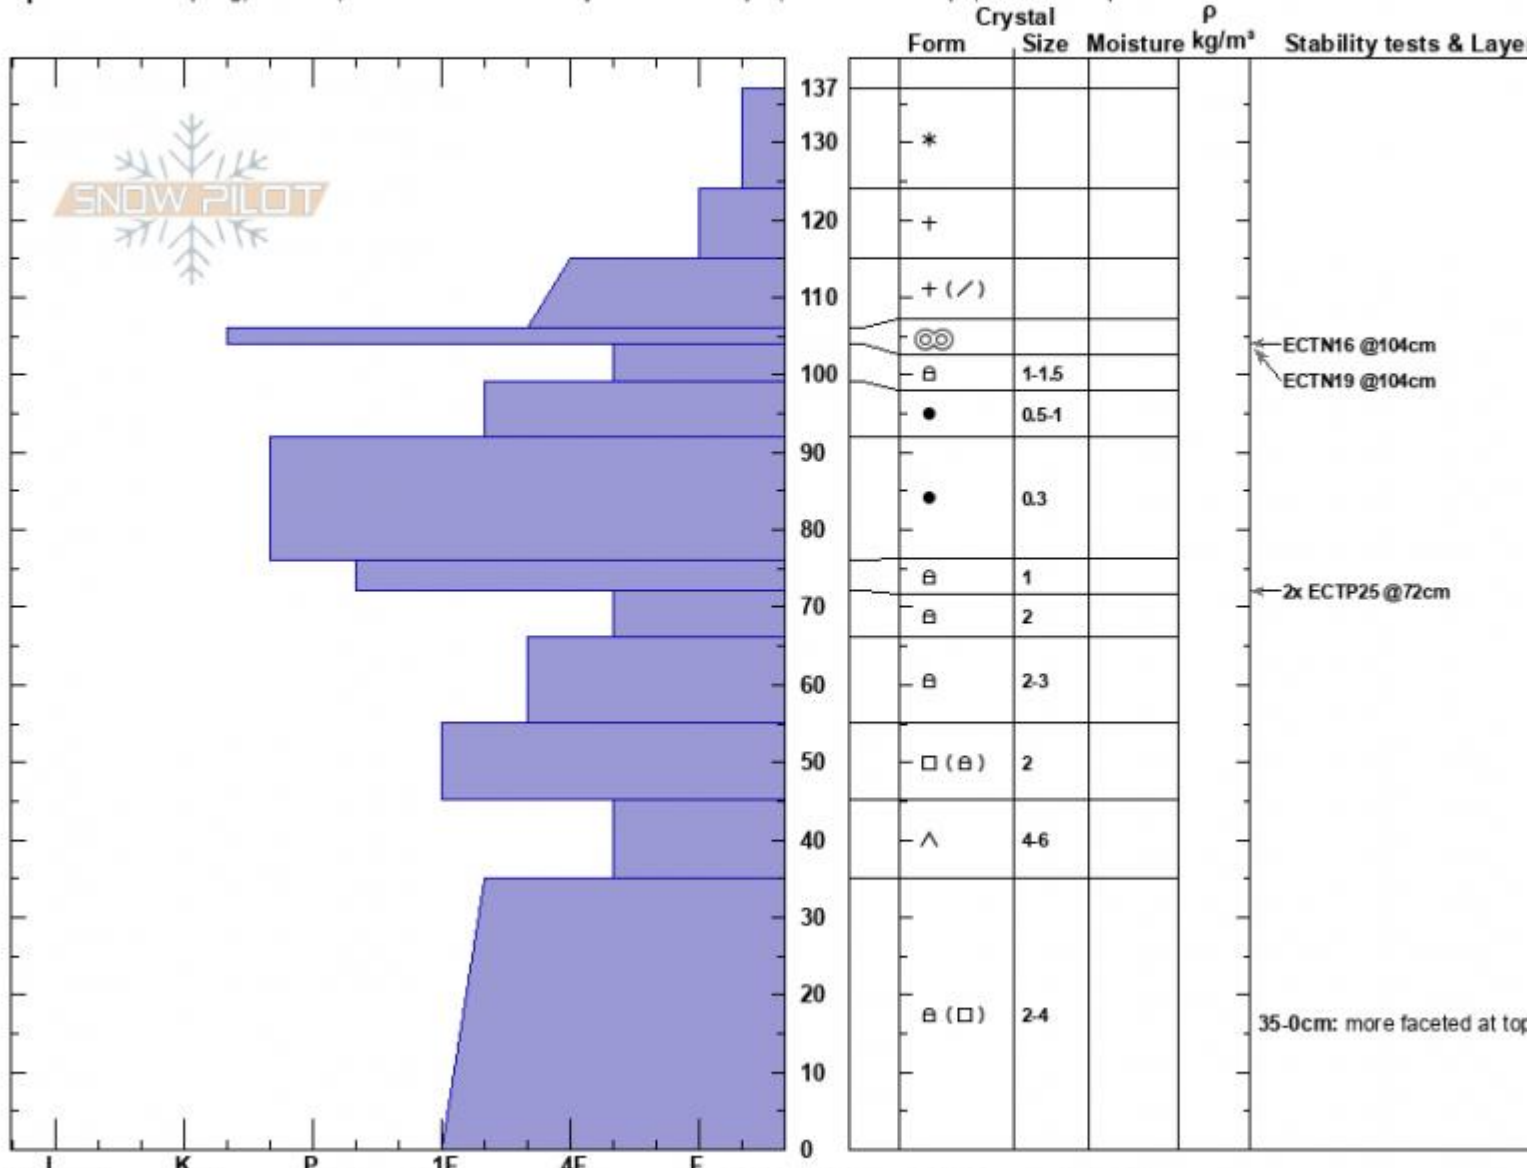

West Henderson
 Cooke City
 MT
 Elevation: 9645 ft
 Aspect: 240°

Alex Marienthal
 02/08/2024 - 10:30am
 Co-ord: 45.04439N, -109.94291W
 Slope Angle: 21°
 Wind Loading: no

Stability: Poor
 Air Temperature: -5°C
 Sky Cover: OVC
 Precipitation: S2
 Wind: N Light Breeze

HS:137
 PF:40
 PS:20
 Layer Notes:
 72-66cm: Problematic layer
 35-0cm: more faceted at top

Specifics: Collapsing, localized; Recent avalanche activity on different slopes; Ski tracks on slope; We skied slope

Notes: New snow above crust fell since 2/3, measured 12" snow = 1" SWE. Top 4" fell over last 12 hours = 0.1" SWE

Advisory Region
 Cooke City
 Longitude
 -109.95W
 Latitude
 45.05N
 Cooke City, 2024-02-09