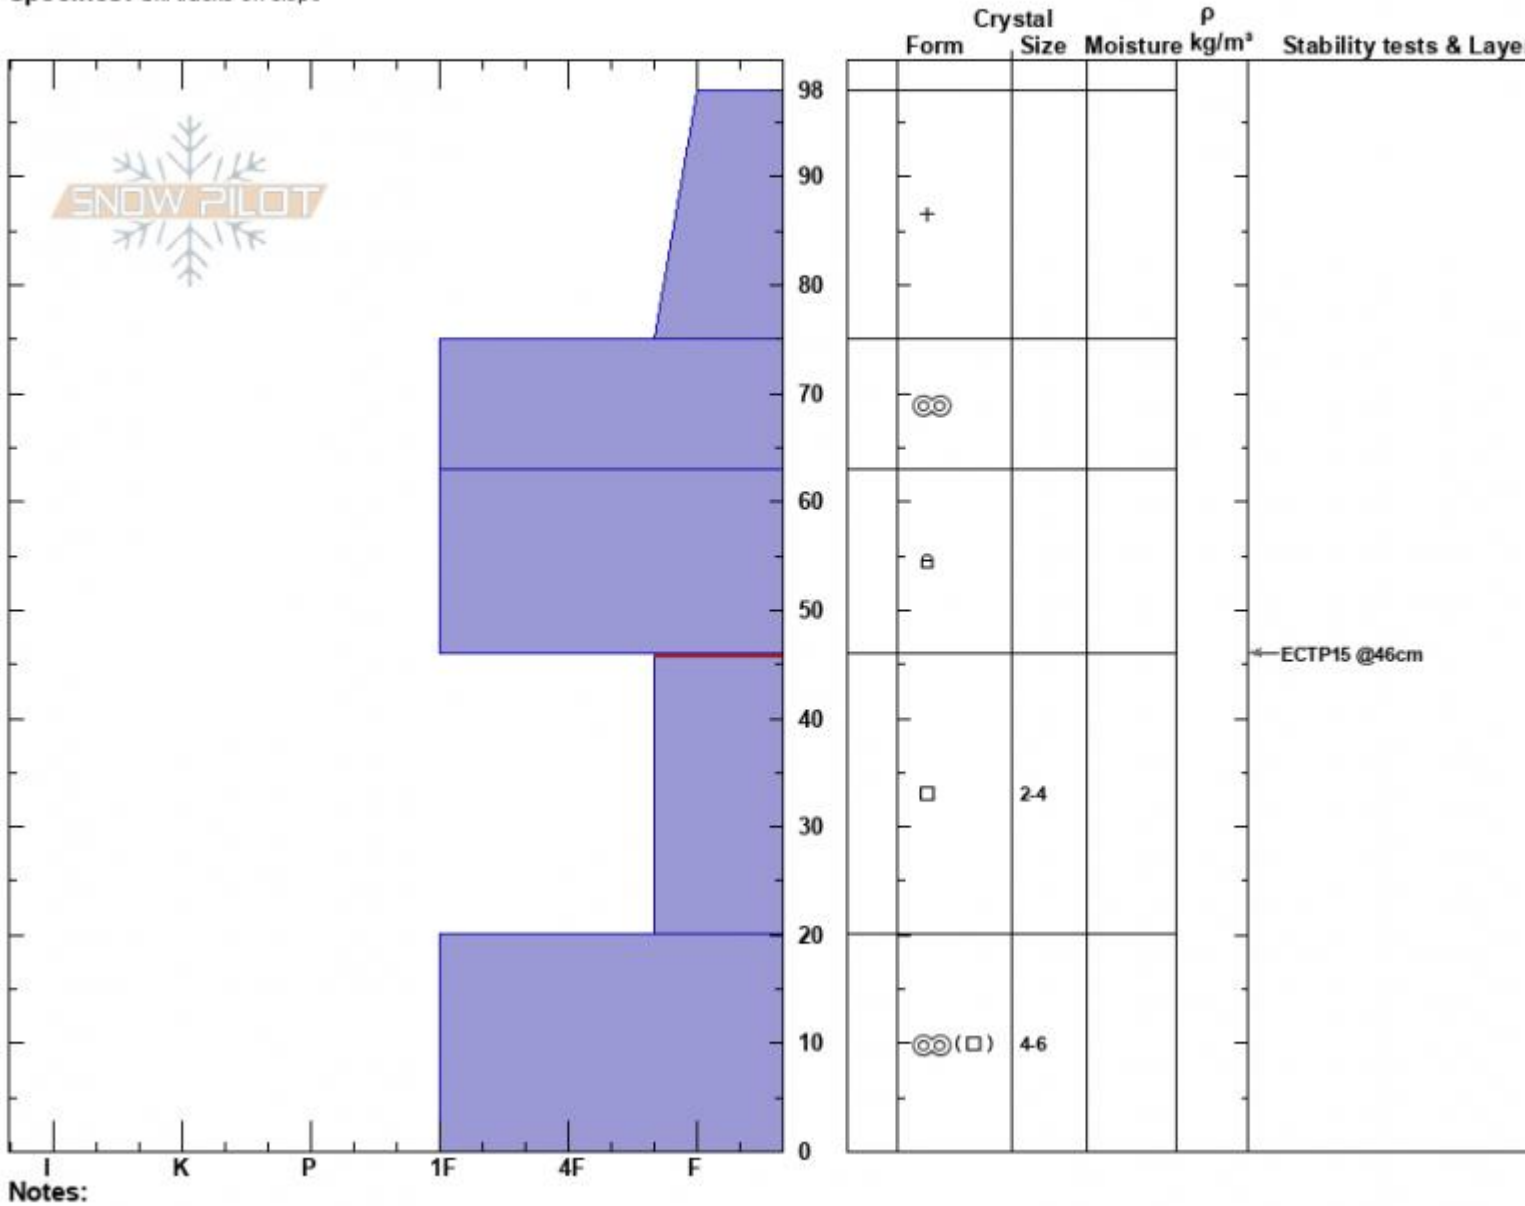

Beehive/Bear Ridge  
 Madison Range-N  
 MT  
 Elevation: 9200 ft  
 Aspect: 100°  
 Specifics: Ski tracks on slope

Ian Hoyer  
 02/06/2024 - 11:30am  
 Co-ord: 45.32489N, -111.38202W  
 Slope Angle: 28°  
 Wind Loading: previous

Stability: Poor  
 Air Temperature:  
 Sky Cover: OVC  
 Precipitation: S1  
 Wind: Calm

HS:98  
 PF:90  
 PS:20  
 Layer Notes:  
 46-20cm: Problematic layer

Advisory Region  
 Northern Madison  
 Longitude  
 -111.39W  
 Latitude  
 45.34N  
 Northern Madison, 2024-02-06