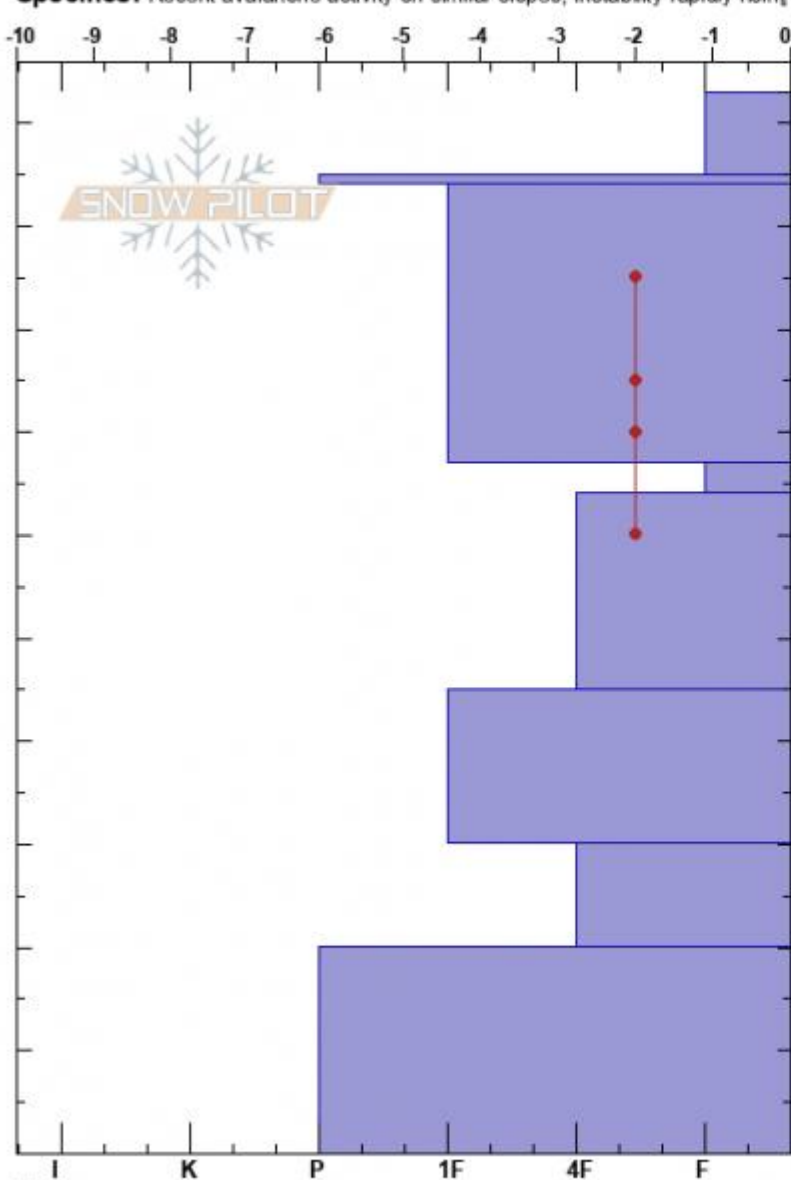

Arrowhead Ridge
 Bridger Range
 MT
 Elevation: 8800 ft
 Aspect: 130°
 Specifics: Recent avalanche activity on similar slopes; Instability rapidly rising

Ian Hoyer
 01/30/2024 - 1:00pm
 Co-ord: 45.91985N, -110.97778W
 Slope Angle: 28°
 Wind Loading: no

Stability: Poor
 Air Temperature:
 Sky Cover: CLR
 Precipitation: NO
 Wind: Calm

HS:103
 PF:25 67-64cm:Problematic layer
 PS:5

Form	Crystal Size	Moisture	kg/m ³	Stability tests & Layer
⊙		M		
⊙				
●		D		
□ (V)	2(3)			← ECTP12 @67cm
□	2			
□	2			
□	3-6			
⊙(□)	2-3			

Notes:

Advisory Region
 Bridger Range
 Longitude
 -110.96W
 Latitude
 45.90N
 Bridger Range, 2024-01-30