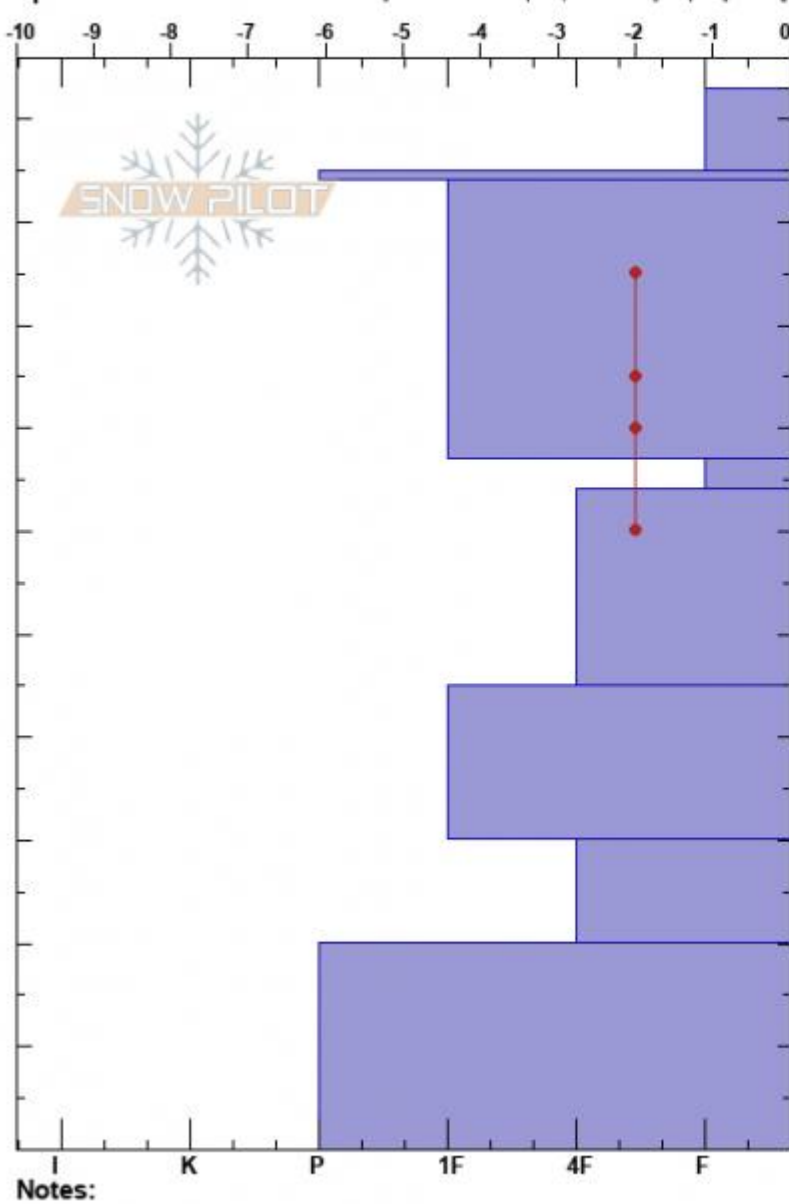

Arrowhead Ridge
 Bridger Range
 MT
 Elevation: 8800 ft
 Aspect: 130°
 Specifics: Recent avalanche activity on similar slopes; Instability rapidly rising

Ian Hoyer
 01/30/2024 - 1:00pm
 Co-ord: 45.91985N, -110.97778W
 Slope Angle: 28°
 Wind Loading: no

Stability: Poor
 Air Temperature:
 Sky Cover: CLR
 Precipitation: NO
 Wind: Calm

HS:103
 PF:25 67-64cm:Problematic layer
 PS:5

Form	Crystal Size	Moisture	kg/m ³	Stability tests & Layer
⊙		M		
⊙				
•		D		
□ (V)	2(3)			← ECTP12 @67cm
□	2			
□	2			
□	3-6			
⊙(□)	2-3			

Notes:
 Advisory Region
 Bridger Range
 Longitude
 -110.96W
 Latitude
 45.90N
 Bridger Range, 2024-01-30