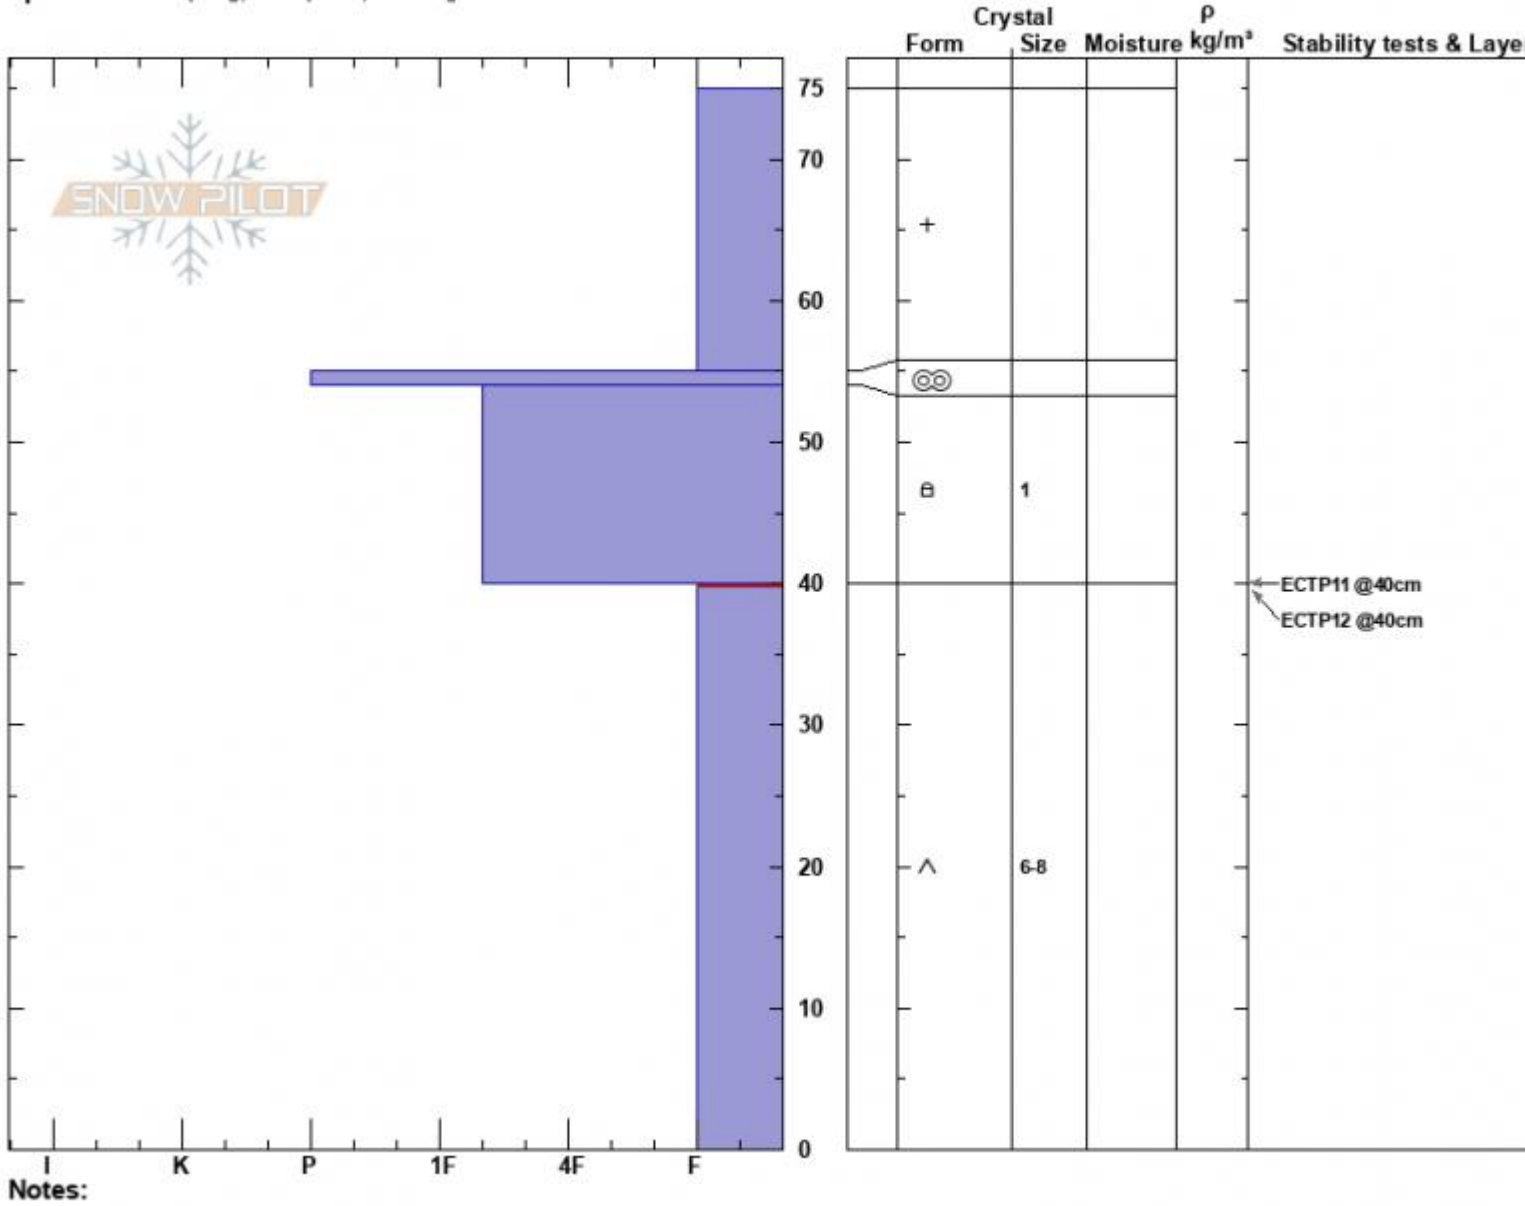

Skillet
 Madison Range-S
 MT
 Elevation: 8900 ft
 Aspect: 120°
 Specifics: Collapsing, widespread, Cracking

Dave Zinn
 02/05/2024 - 12:00pm
 Co-ord: 44.97246N, -111.09705W
 Slope Angle: 30°
 Wind Loading: no

Stability: Very Poor
 Air Temperature:
 Sky Cover: OVC
 Precipitation: NO
 Wind: S Moderate

HS:75
 PF:70
 Layer Notes:
 40-0cm: Problematic layer

Advisory Region
 Southern Madison
 Longitude
 -111.10W
 Latitude
 44.96N

Avalanche Details: [Widespread Collapsing and Shooting Cracks at Bacon Rind](#)
 Southern Madison, 2024-02-05