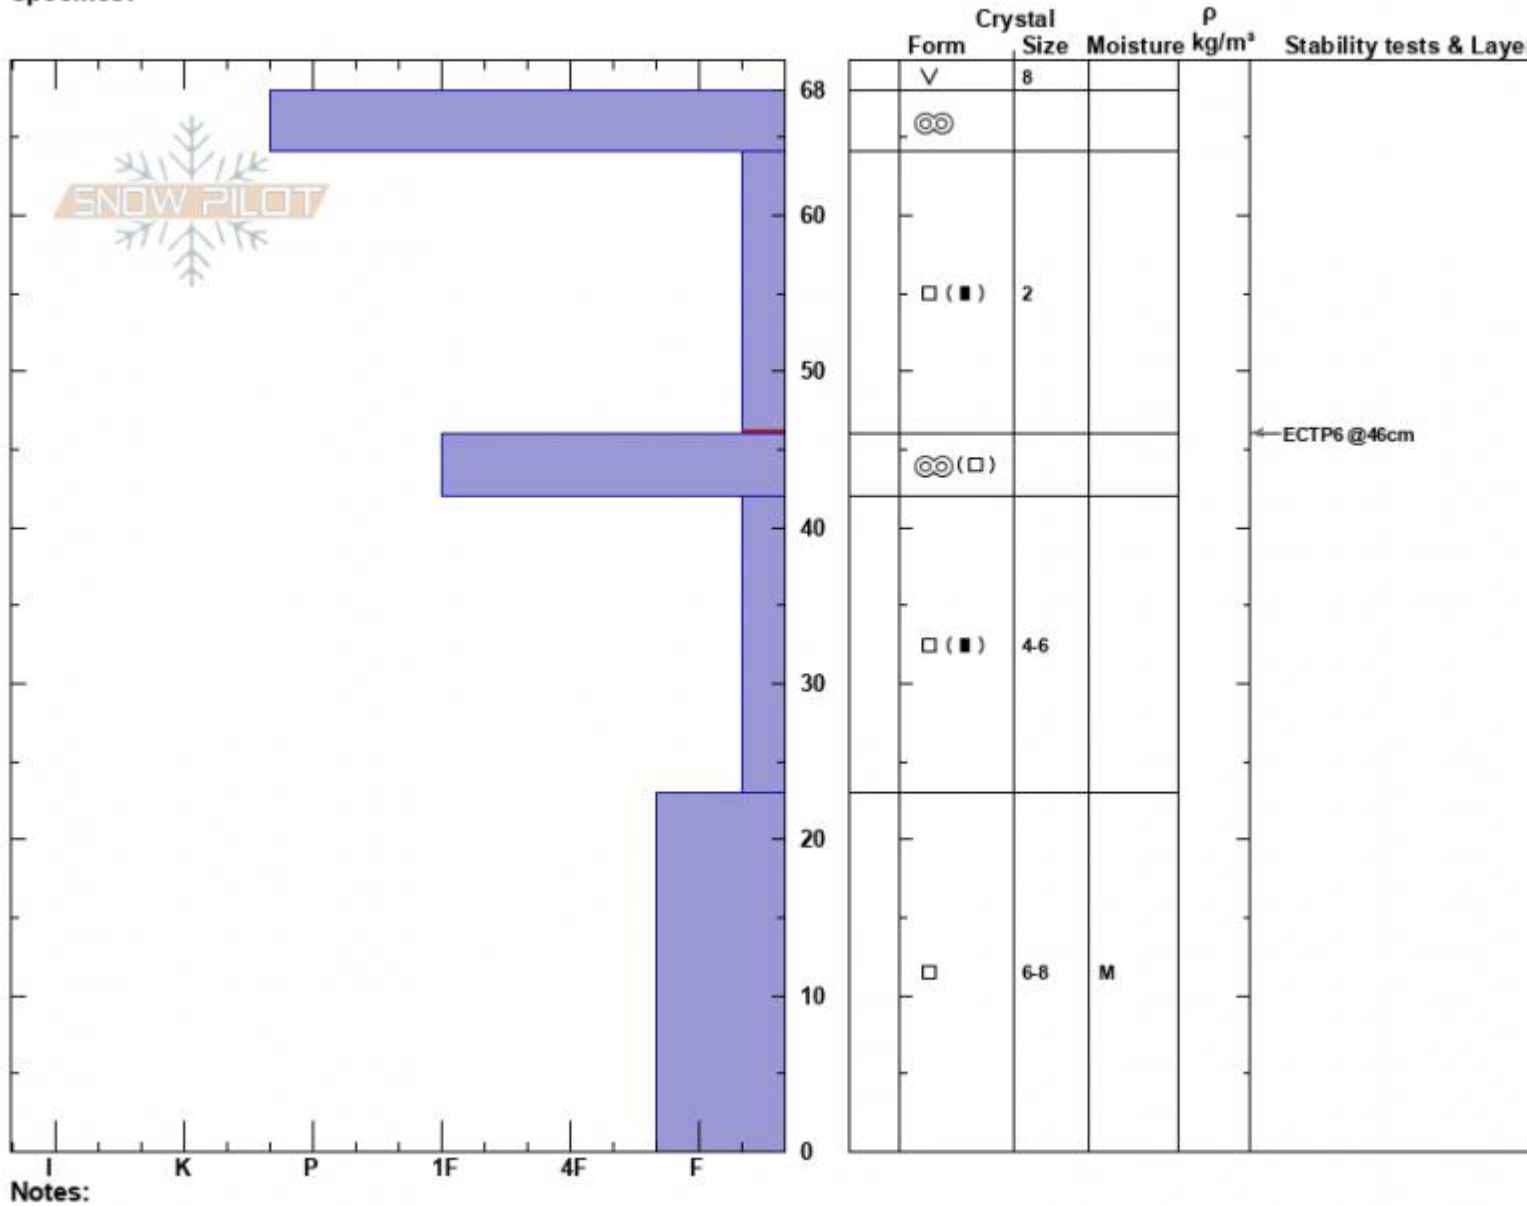

Taylor Fork, WldnsBndr
 Madison Range-S
 MT
 Elevation: 8860 ft
 Aspect: 250°
 Specifics:

Zach Peterson
 02/01/2024 - 12:00pm
 Co-ord: 44.97682N, -111.35961W
 Slope Angle: 26°
 Wind Loading: no

Stability: Poor
 Air Temperature:
 Sky Cover: FEW
 Precipitation: NO
 Wind: Calm

HS:68
 PF:72
 Layer Notes:
 64-46cm:Problematic layer

Notes:
 Advisory Region
 Southern Madison
 Longitude
 -111.27W
 Latitude
 45.06N
 Southern Madison, 2024-02-01