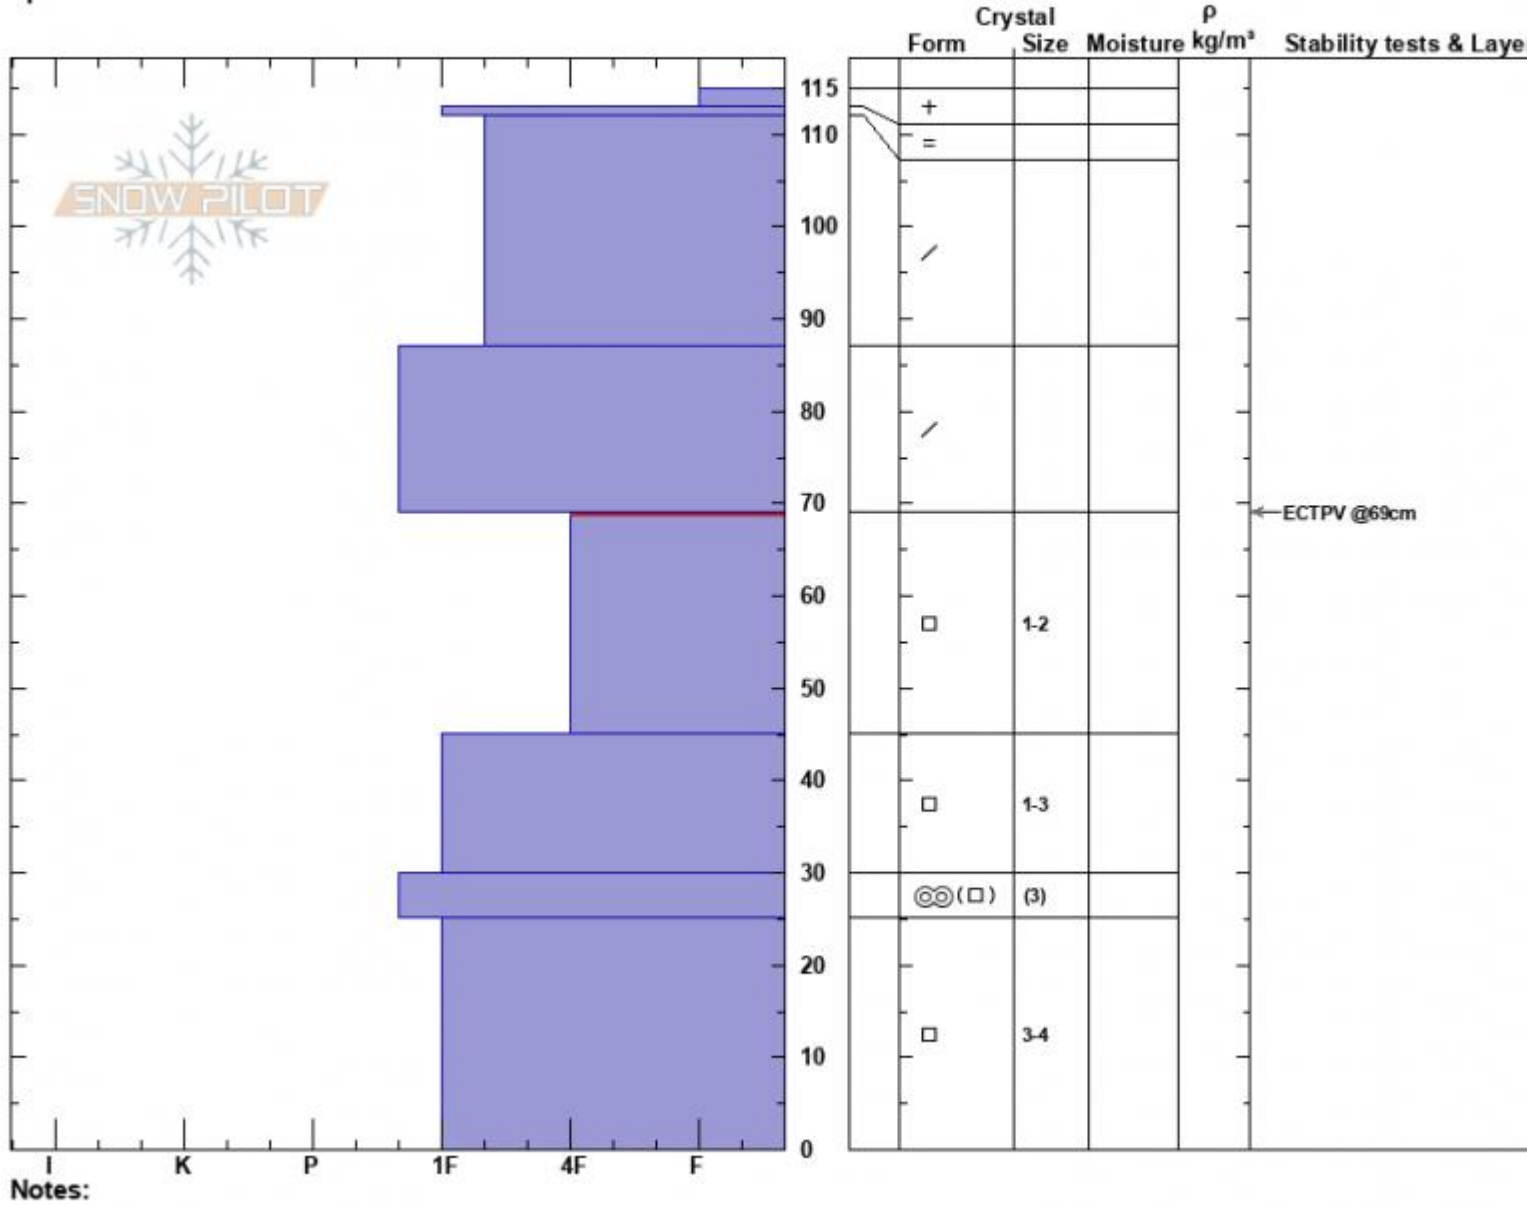

K2 Slide Path
 Centennial Range
 ID
 Elevation: 9150 ft
 Aspect: 110°
 Specifics:

Dave Zinn
 01/29/2024 - 11:00am
 Co-ord: 44.55609N, -111.44982W
 Slope Angle: 25°
 Wind Loading: no

Stability: Poor
 Air Temperature:
 Sky Cover: OVC
 Precipitation: NO
 Wind: Calm

HS:115 Layer Notes:
 PF:30 69-45cm:Problematic layer

Advisory Region
 Island Park
 Longitude
 -111.73W
 Latitude
 44.55N
 Island Park, 2024-02-01