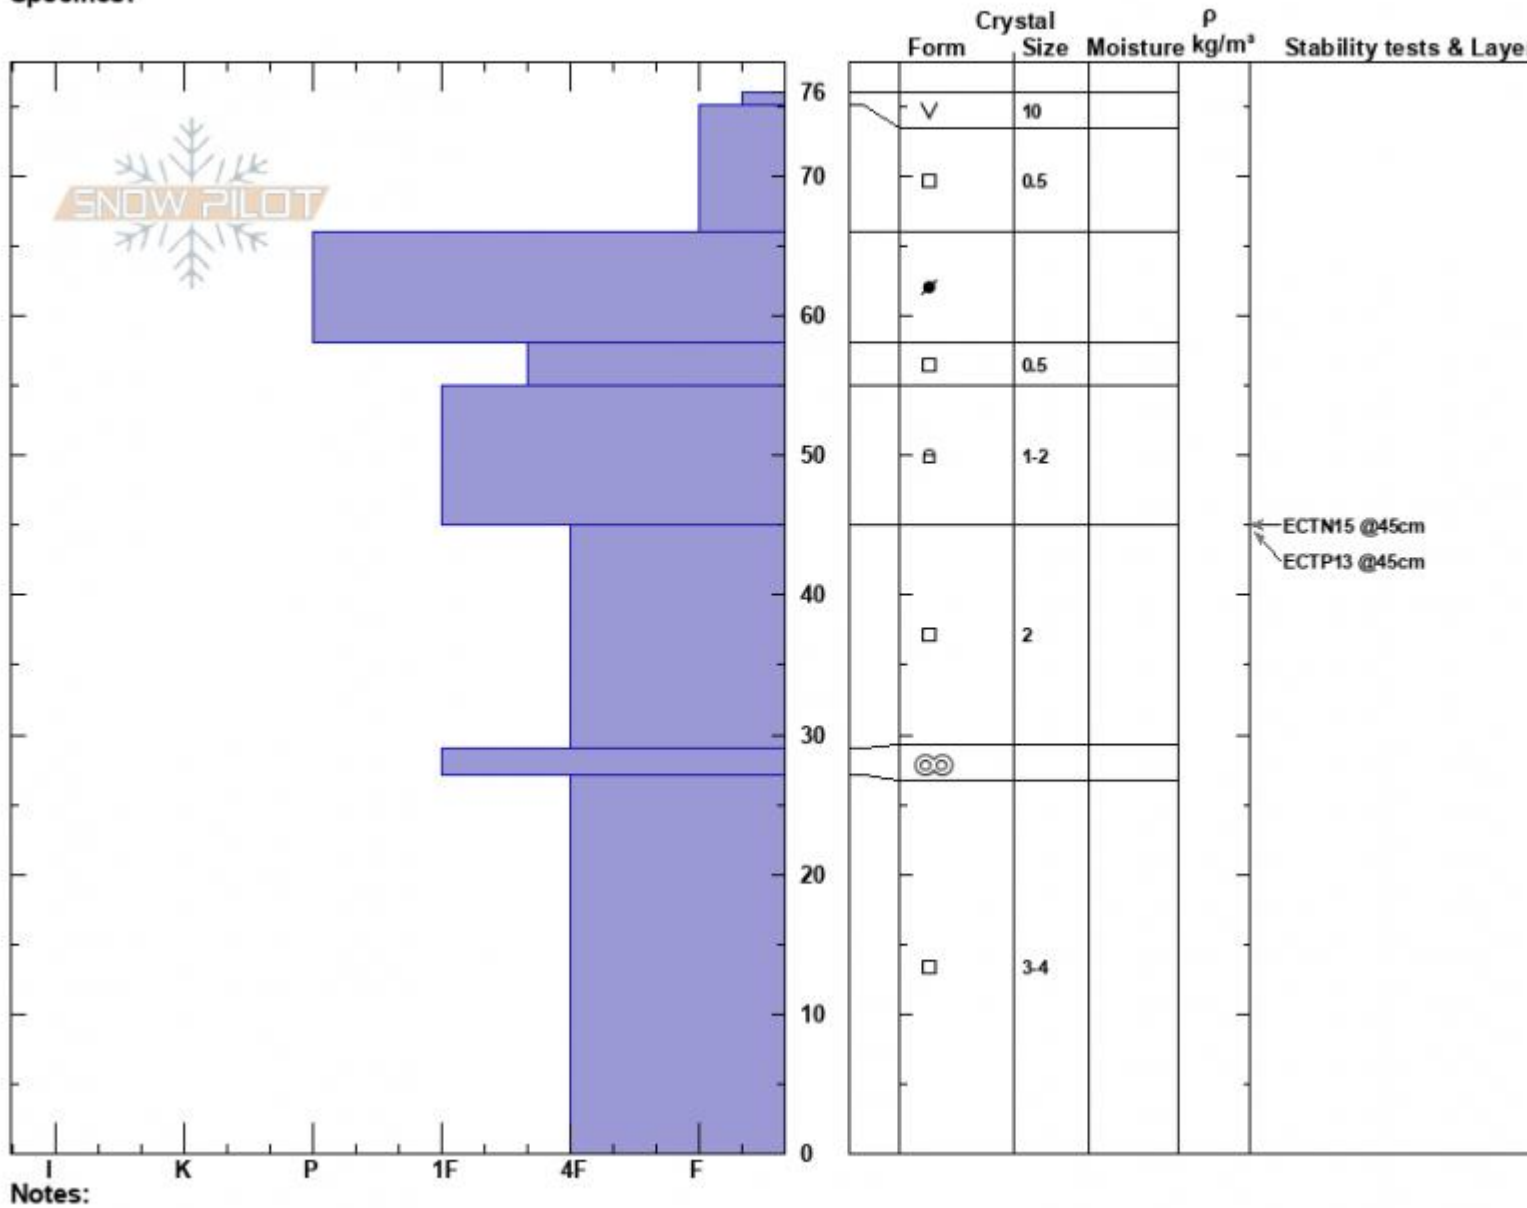

Hourglass Couloir
 Bridger Range
 MT
 Elevation: 8260 ft
 Aspect: 110°
 Specifics:

Alex Marienthal
 01/27/2024 - 12:01pm
 Co-ord: 45.83318N, -110.93787W
 Slope Angle: 27°
 Wind Loading: previous

Stability: Poor
 Air Temperature: 1°C
 Sky Cover: OVC
 Precipitation: NO
 Wind: W Moderate

HS:76
 Layer Notes:
 45-29cm: Problematic layer

Notes:
 Advisory Region
 Bridger Range
 Longitude
 -110.94W
 Latitude
 45.83N
 Bridger Range, 2024-01-28