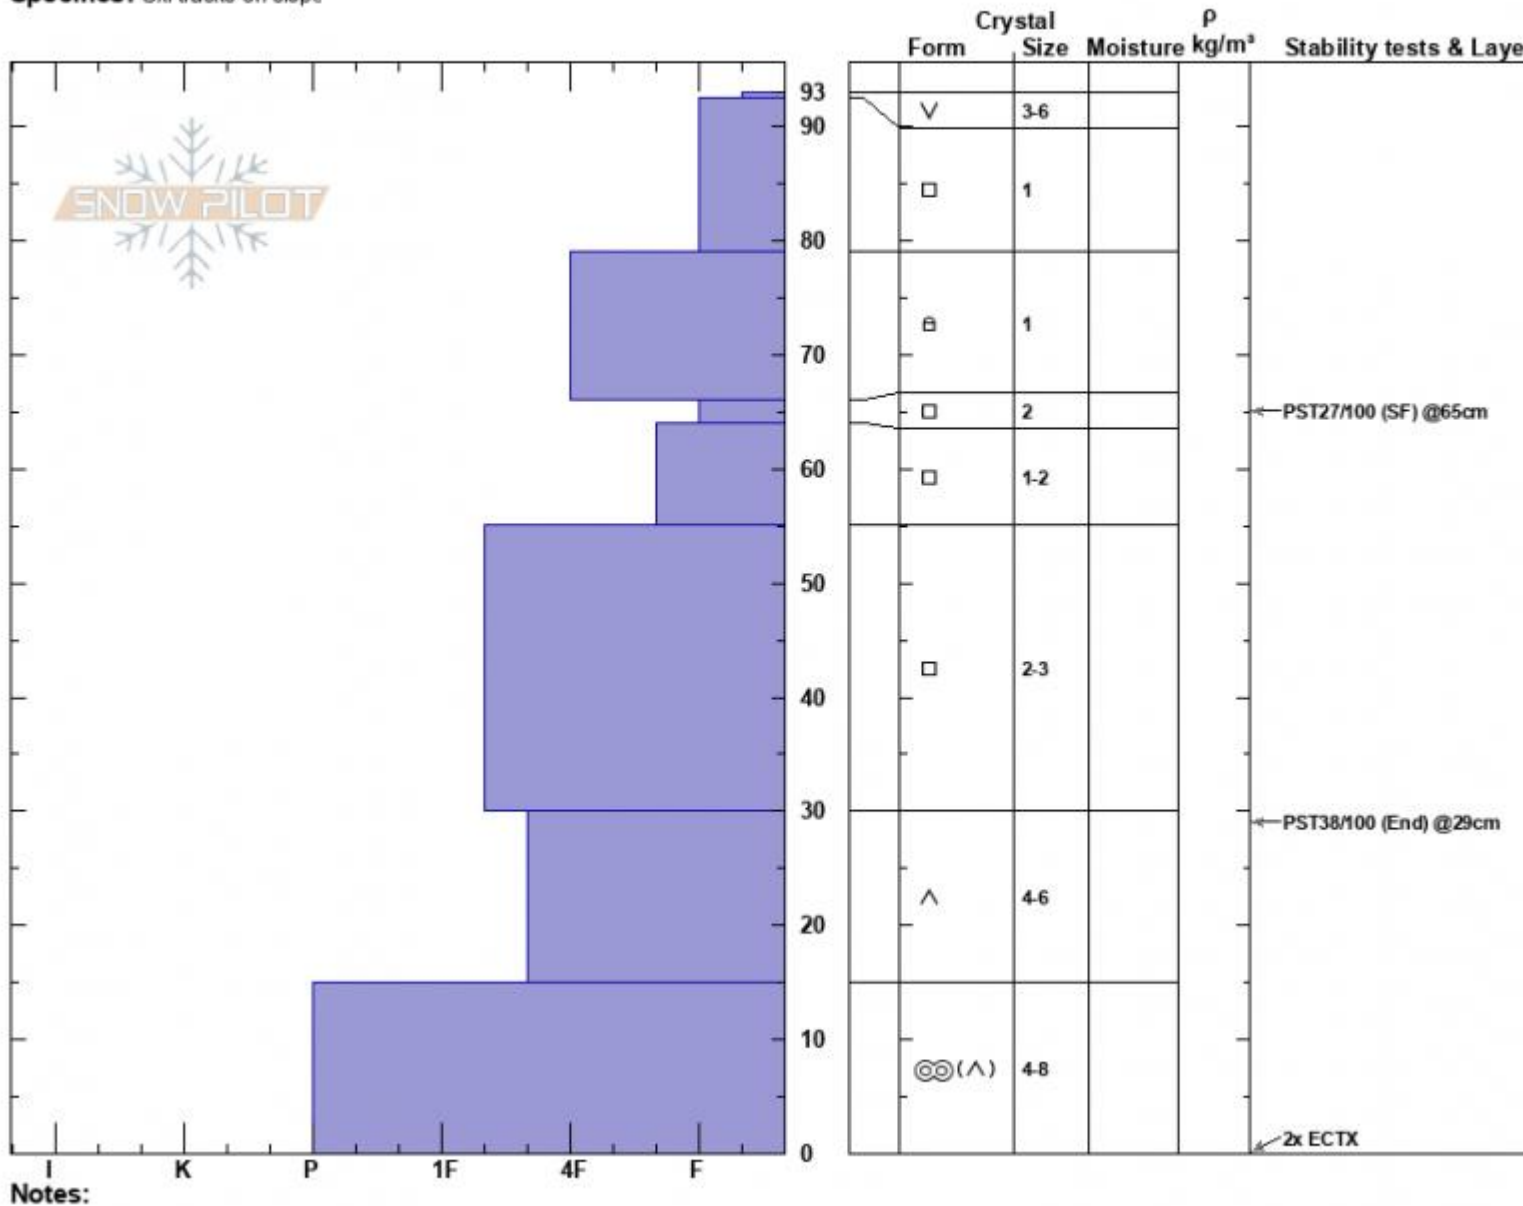

Reefer Chutes
 Bridger Range
 MT
 Elevation: 8326 ft
 Aspect: 330°
 Specifics: Ski tracks on slope

Alex Marienthal
 01/27/2024 - 10:42am
 Co-ord: 45.82897N, -110.93213W
 Slope Angle: 29°
 Wind Loading: no

Stability: Fair
 Air Temperature: -2°C
 Sky Cover: OVC
 Precipitation: NO
 Wind: Light Breeze

HS:93
 PF:83
 PS:12
 Layer Notes:

Advisory Region
 Bridger Range
 Longitude
 -110.94W
 Latitude
 45.83N
 Bridger Range, 2024-01-28