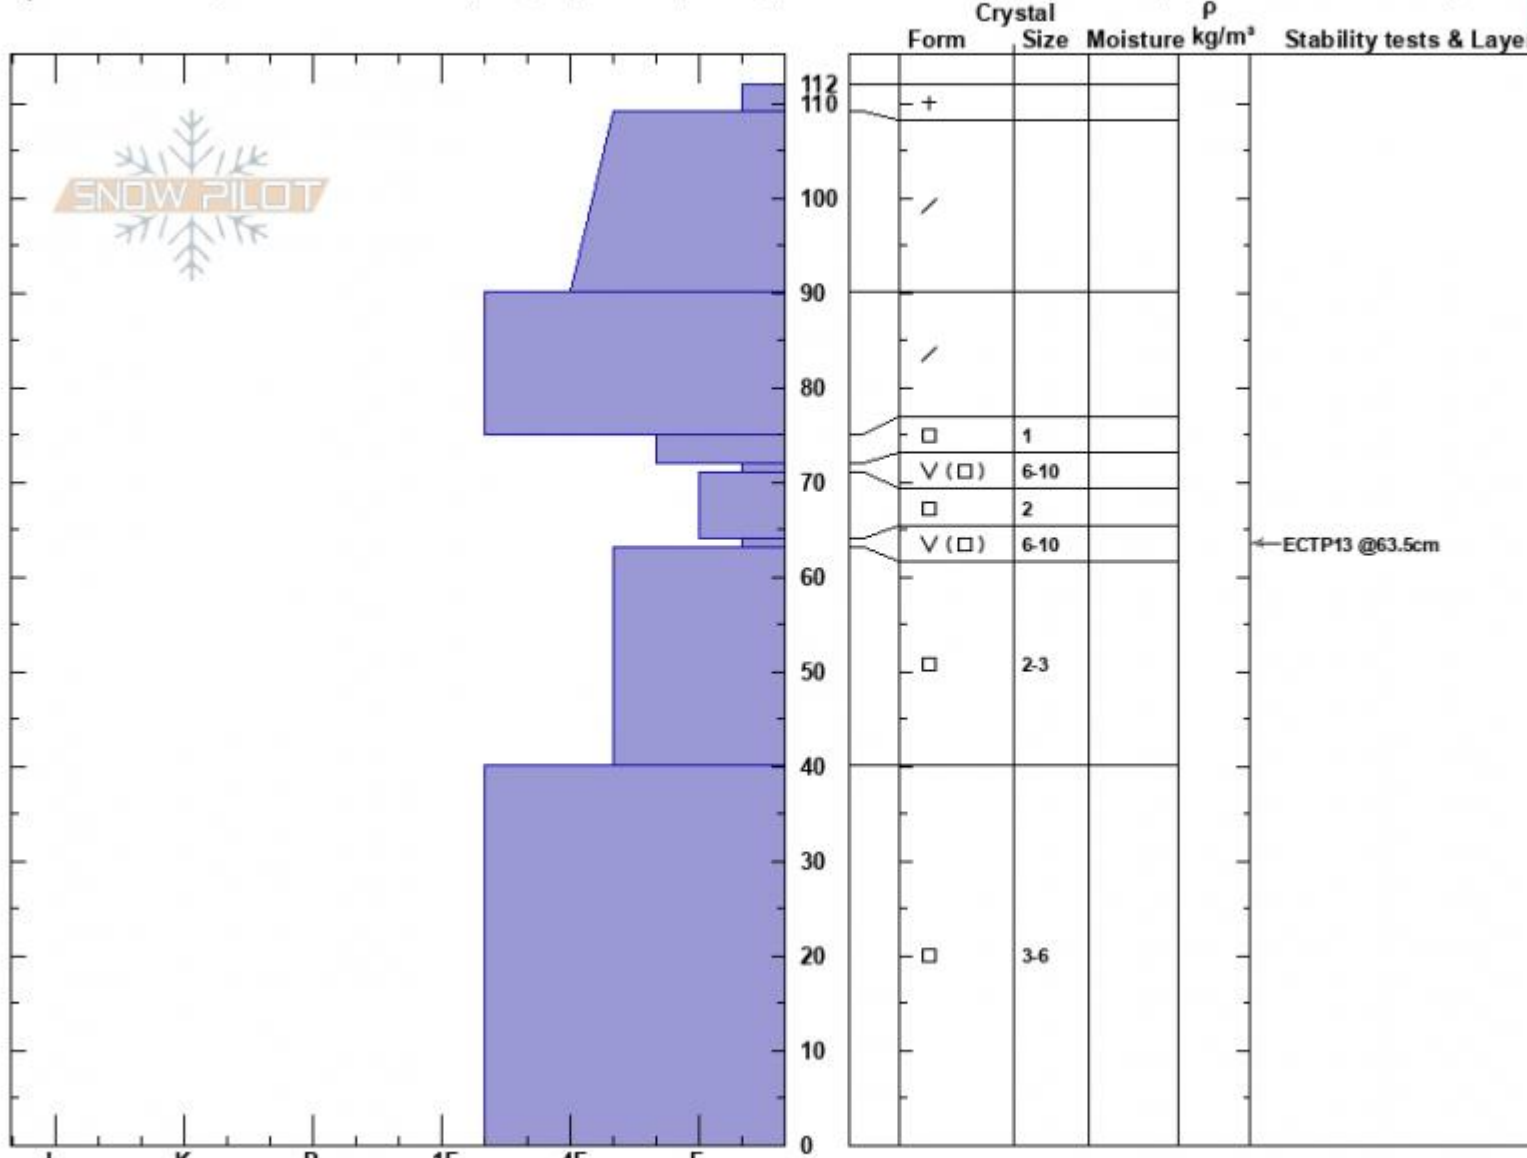

TargheeCrk, Lionhead
Henry Mtns
MT

Elevation: 9015 ft
Aspect: 60°

Alex Marienthal
01/26/2024 - 12:35pm
Co-ord: 44.73732N, -111.37429W
Slope Angle: 25°
Wind Loading: no

Stability: Poor
Air Temperature:
Sky Cover: SCT
Precipitation: NO
Wind: Calm

HS:112 Layer Notes:
PF:90 64-63cm:Problematic layer

Specifics: Pit is adjacent to avalanche: other; Collapsing, localized; Cracking; Recent avalanche activity on similar slopes; Snowmobile tracks on slope

Notes: Dug 200' away on the same slope as an avalanche that occurred in last 3-6 days. R3-D2, 1-2' deep, 150' wide. Cracking around our sled tracks on the approached pit. Upper layer of surface likely collapsed prior to digging/testing. Additional Pit Specifics: Recent avalanche activity on different slopes; V

Advisory Region
Lionhead Range
Longitude
-111.32W
Latitude
44.71N
Lionhead Range, 2024-01-28