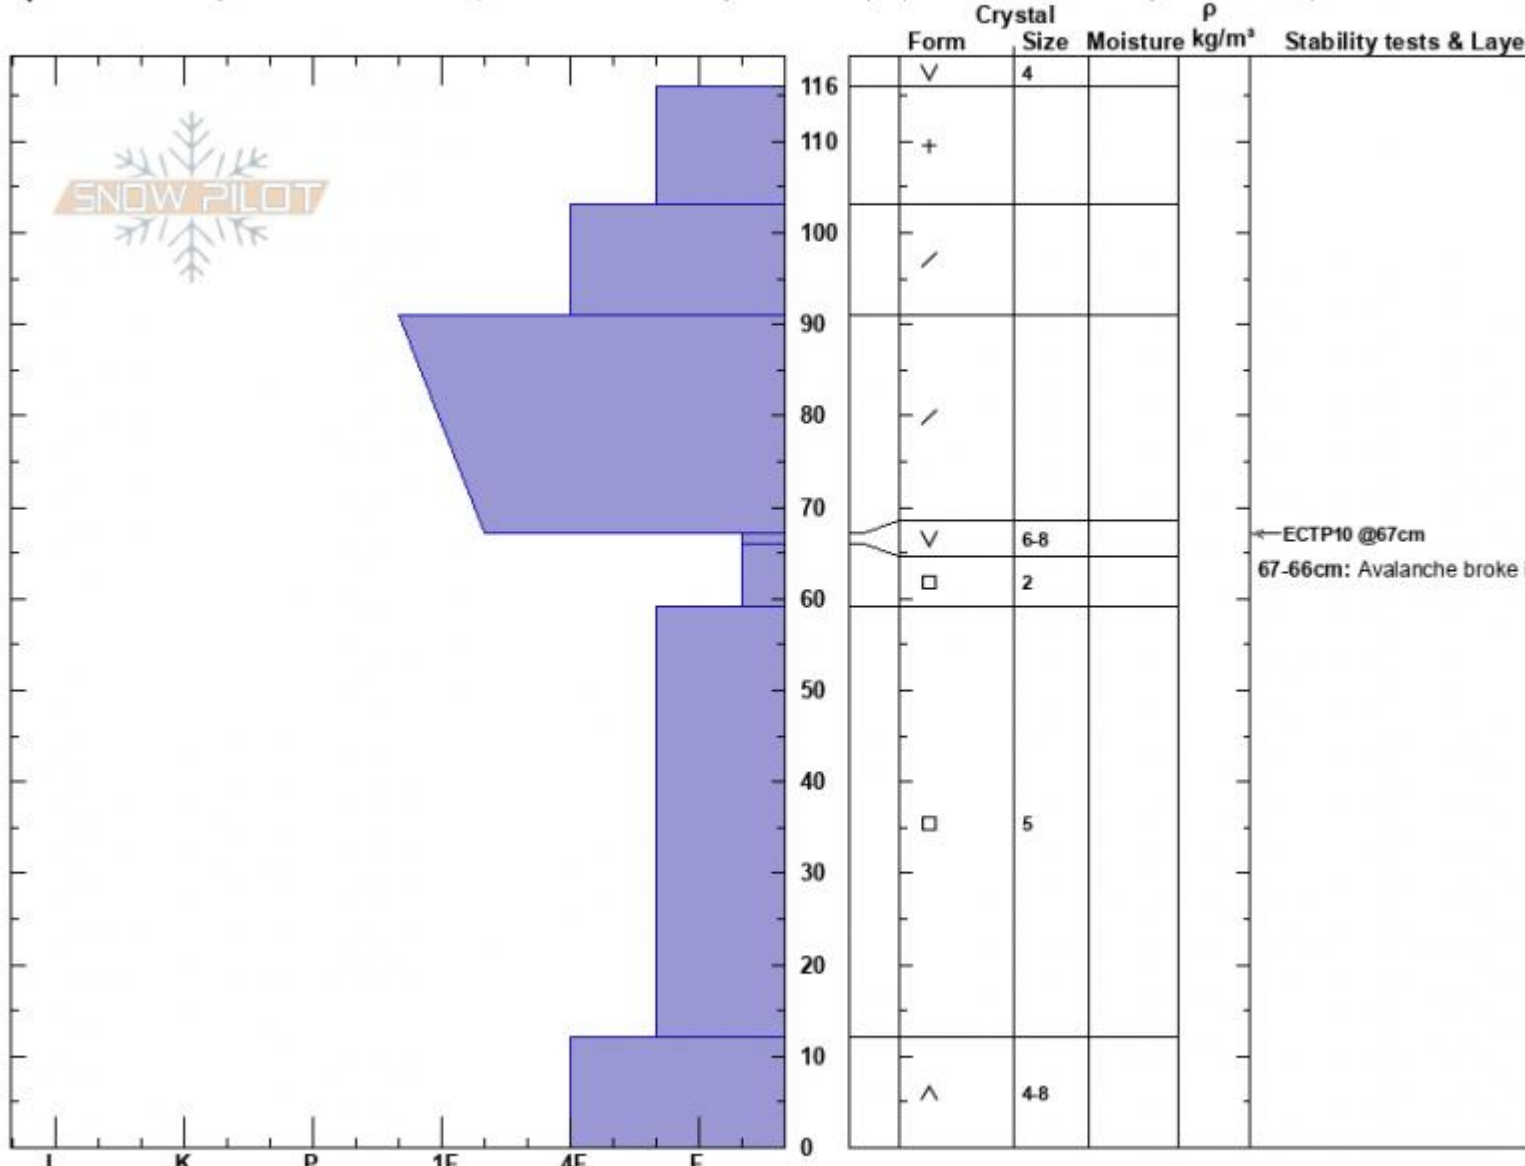

First Yellow Mule AMr
 Madison Range-N
 MT
 Elevation: 9300 ft
 Aspect: 2°

Zach Peterson
 01/22/2024 - 12:00pm
 Co-ord: 45.17492N, -111.38470W
 Slope Angle: 38°
 Wind Loading: no

Stability: Poor
 Air Temperature:
 Sky Cover: SCT
 Precipitation: NO
 Wind: Calm

HS:116 Layer Notes:
 67-66cm: Avalanche broke here
 67-66cm: Problematic layer

Specifics: Pit is adjacent to avalanche: crown; Recent avalanche activity on similar slopes; Recent avalanche activity on different slopes

Notes: Dug in the crown of an avalanche that was remotely triggered in the flats by a snowmobiler on 01/24/2024. SS-AMr-R2-D2-O

Advisory Region
 Northern Madison
 Longitude
 -111.38W
 Latitude
 45.17N
 Northern Madison, 2024-01-22