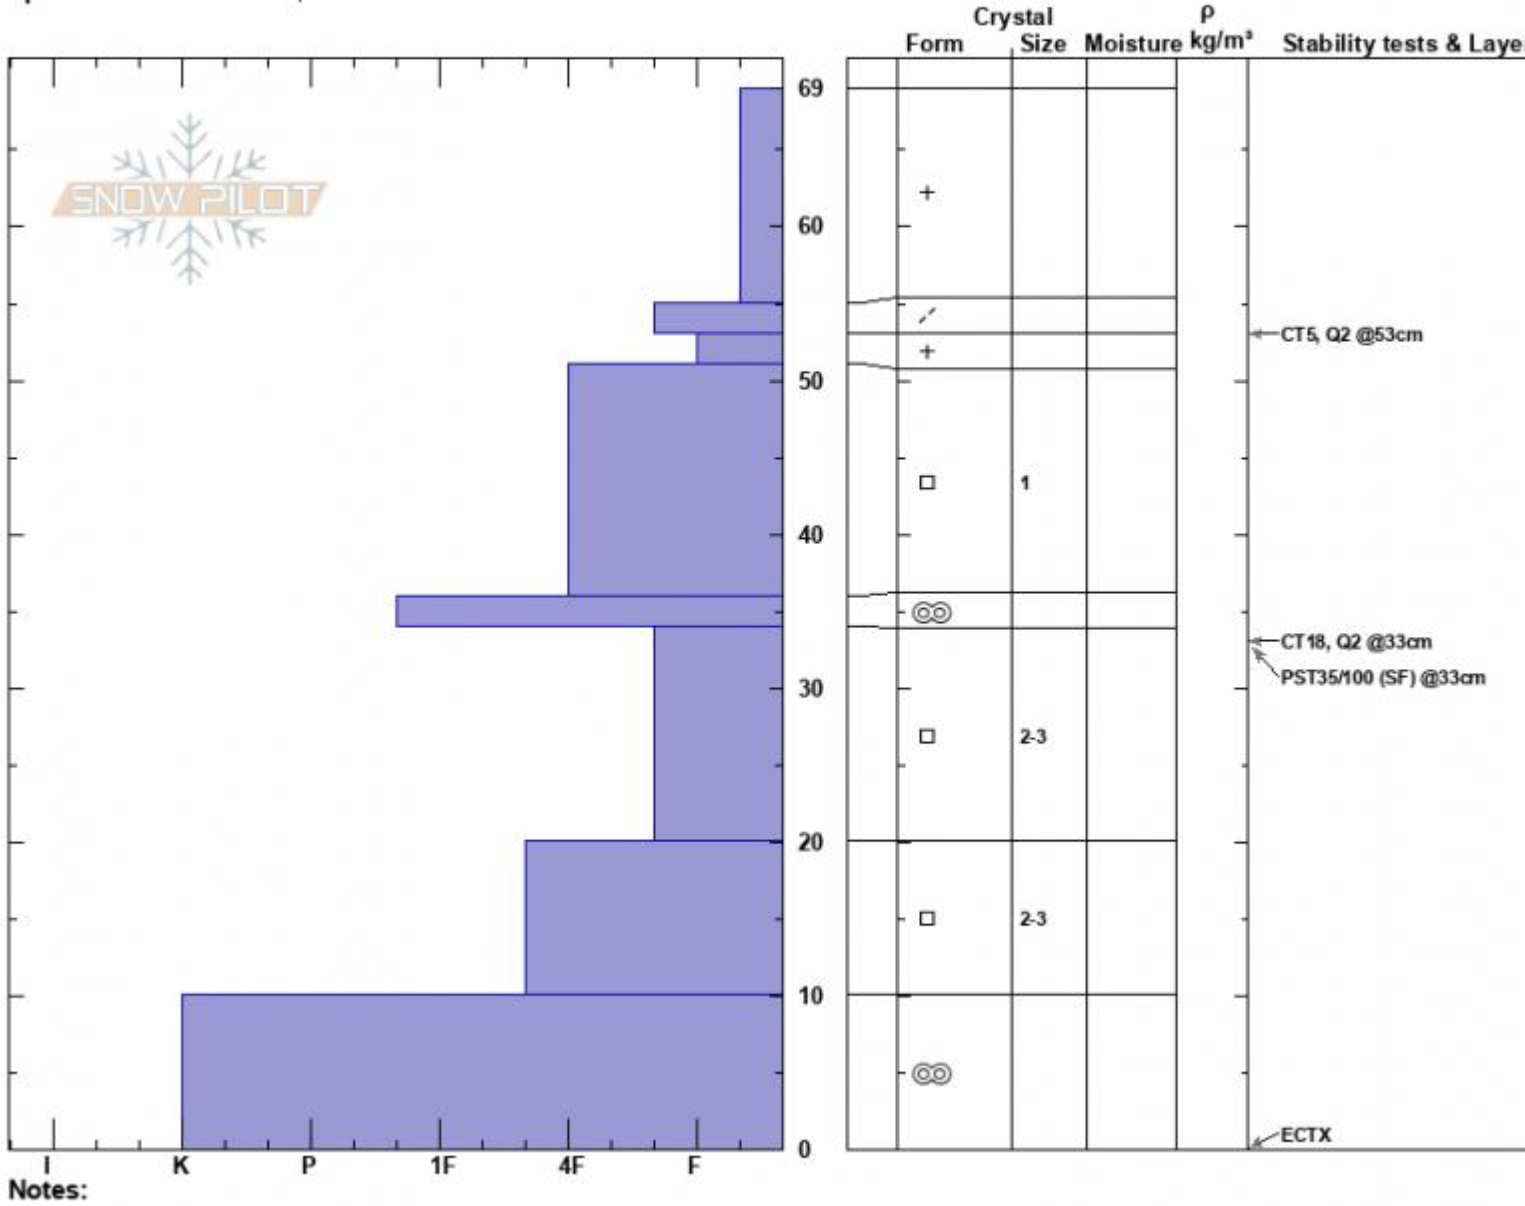

Football Field
 Bridger Range
 MT
 Elevation: 8420 ft
 Aspect: 100°
 Specifics: Ski tracks on slope

Alex Marienthal
 01/18/2024 - 12:00pm
 Co-ord: 45.79796N, -110.93320W
 Slope Angle: 34°
 Wind Loading: no

Stability: Fair
 Air Temperature:
 Sky Cover: OVC
 Precipitation: S-1
 Wind: S Light Breeze

HS:69
 PF:60
 Layer Notes:
 34-20cm: Problematic layer

Advisory Region
 Bridger Range
 Longitude
 -110.94W
 Latitude
 45.79N
 Bridger Range, 2024-01-18