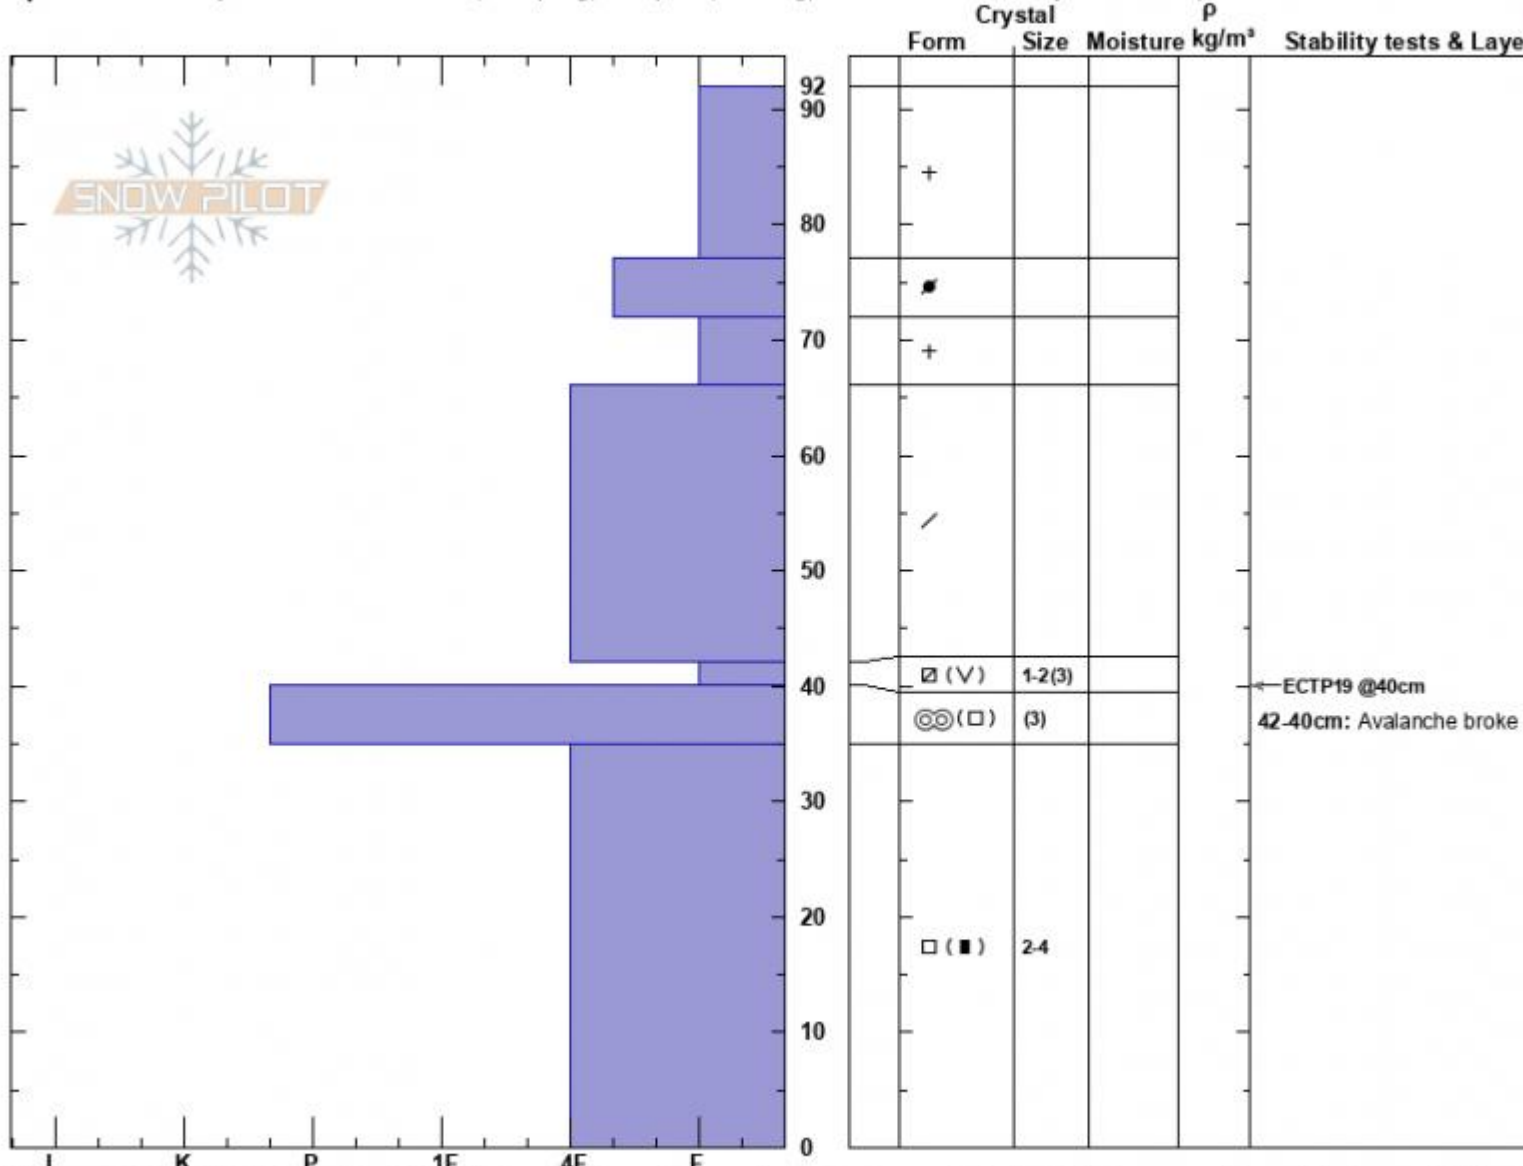

Marty's Crown ASr
 Beartooths
 MT
 Elevation: 9500 ft
 Aspect: 235°

Zach Peterson
 01/18/2024 - 10:30am
 Co-ord: 45.04175N, -109.94244W
 Slope Angle: 34°
 Wind Loading: previous

Stability: Very Poor
 Air Temperature:
 Sky Cover: BKN
 Precipitation: NO
 Wind: NW Moderate

HS:92
Layer Notes:
 42-40cm: Avalanche broke here
 42-40cm: Problematic layer

Specifics: Pit is adjacent to avalanche: crown; Collapsing, widespread; Cracking; Recent avalanche activity on similar slopes

Notes: SS-ASr-R3-D2-O , 150' wide, 350' vertical run. We triggered this avalanche from low-angle terrain in the trees several hundred feet away. Additional avalanche activity on different slopes

Advisory Region
 Cooke City
 Longitude
 -109.95W

Latitude

45.05N

Cooke City, 2024-01-18