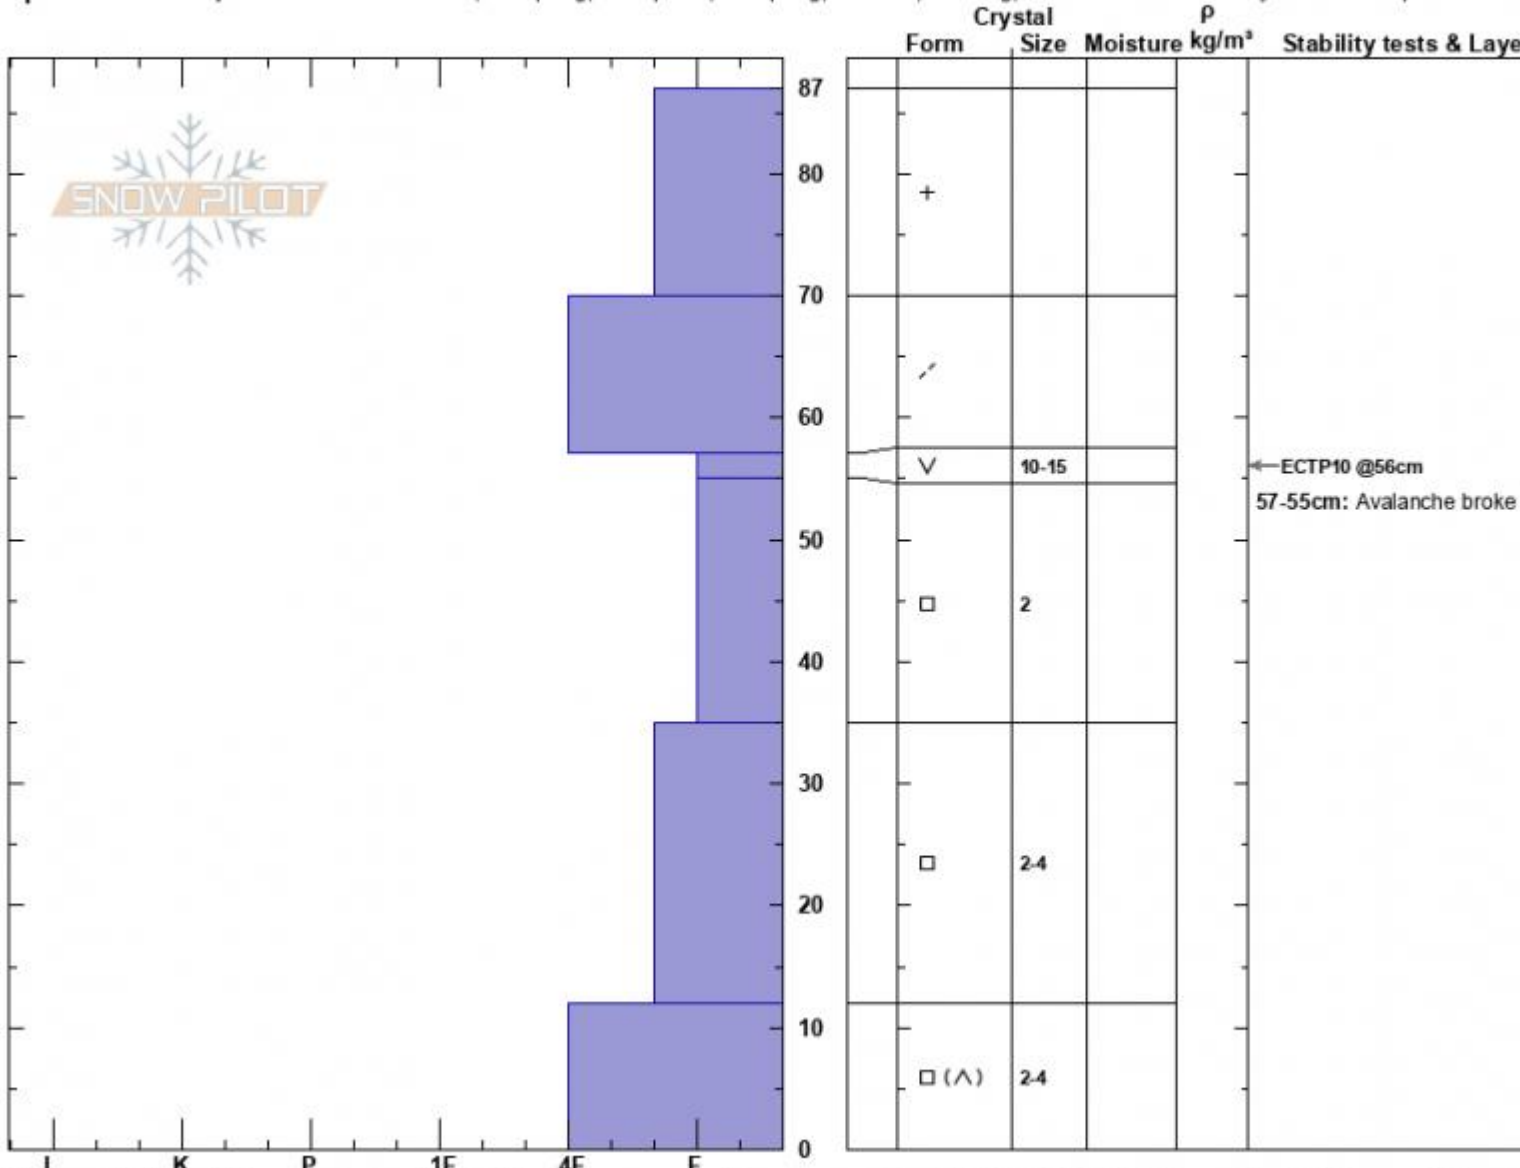

Sunlight Basin, SS-AFr  
 Madison Range-S  
 MT  
 Elevation: 9500 ft  
 Aspect: 90°  
 Specifics: Pit is adjacent to avalanche: crown; Collapsing, widespread; Collapsing, localized; Cracking; Recent avalanche activity on similar slopes

Alex Marienthal  
 01/11/2024 - 11:11am  
 Co-ord: 44.97505N, -111.31379W  
 Slope Angle: 38°  
 Wind Loading: yes

Stability: Very Poor  
 Air Temperature: -14°C  
 Sky Cover: BKN  
 Precipitation: NO  
 Wind: W Moderate

HS:87  
 PF:80  
 Layer Notes:  
 57-55cm: Avalanche broke here  
 57-55cm: Problematic layer

Notes: We triggered this avalanche from the flat ridge as we approached from above on foot. SS-AFr-R1-D1.5-O. 12" deep, 50 ft wide. Trigger point about 3  
 Video from crown: <https://youtu.be/aTnE5gzG1sc?feature=shared>

Advisory Region  
 Southern Madison  
 Longitude  
 -111.27W  
 Latitude  
 45.06N

Avalanche Details: [Remote Triggered Avalanches, Taylor Fork](#)  
 Southern Madison, 2024-01-11