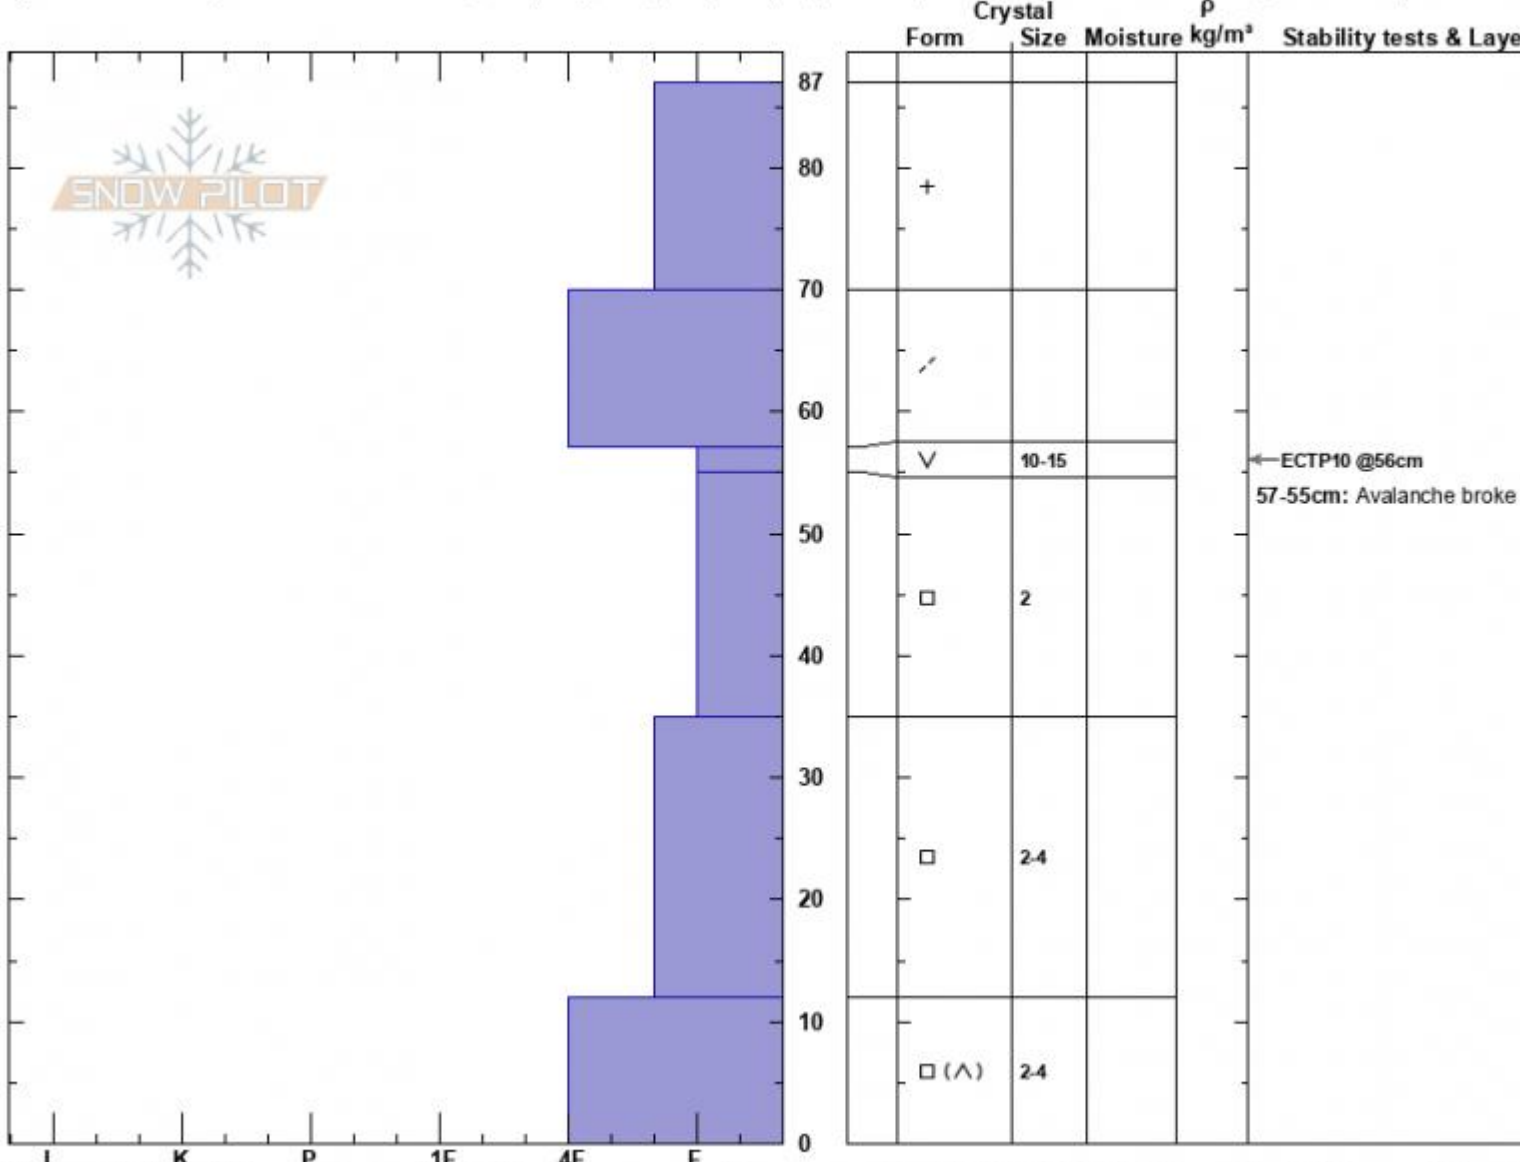

Sunlight Basin, SS-AFr
 Madison Range-S
 MT

Alex Marienthal
 01/11/2024 - 11:11am
 Co-ord: 44.97505N, -111.31379W

Stability: Very Poor
 Air Temperature: -14°C
 Sky Cover: BKN
 Precipitation: NO
 Wind: W Moderate

HS:87
 PF:80
 Layer Notes:
 57-55cm: Avalanche broke here
 57-55cm: Problematic layer

Elevation: 9500 ft
 Aspect: 90°

Slope Angle: 38°
 Wind Loading: yes

Specifics: Pit is adjacent to avalanche: crown; Collapsing, widespread; Collapsing, localized; Cracking; Recent avalanche activity on similar slopes

Notes: We triggered this avalanche from the flat ridge as we approached from above on foot. SS-AFr-R1-D1.5-O. 12" deep, 50 ft wide. Trigger point about 3
 Video from crown: <https://youtu.be/aTnE5gzG1sc?feature=shared>

Advisory Region
 Southern Madison
 Longitude
 -111.27W
 Latitude
 45.06N

Avalanche Details: [Remote Triggered Avalanches, Taylor Fork](#)
 Southern Madison, 2024-01-11