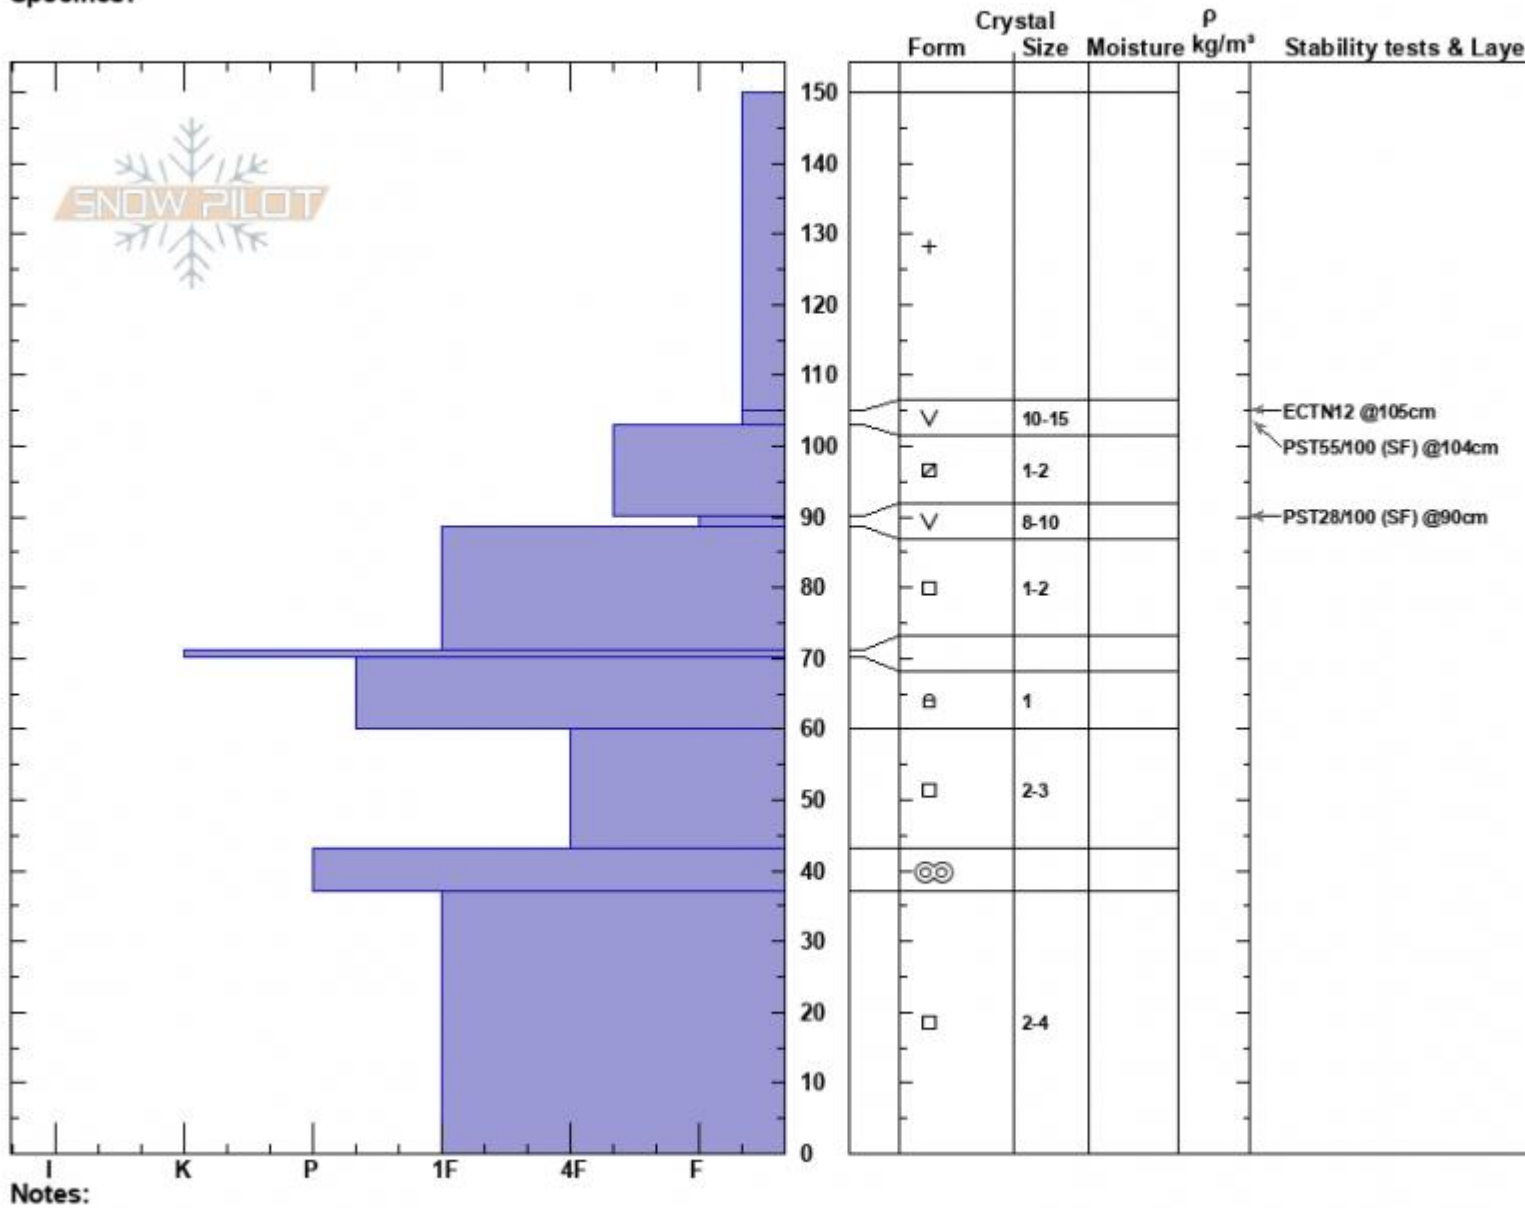

Yale Pass North
 Centennial Range
 ID
 Elevation: 8910 ft
 Aspect: 295°
 Specifics:

Dave Zinn
 01/07/2024 - 12:30pm
 Co-ord: 44.55006N, -111.47099W
 Slope Angle: 15°
 Wind Loading: no

Stability: Fair
 Air Temperature:
 Sky Cover: OVC
 Precipitation: S-1
 Wind: W Light Breeze

HS:150 Layer Notes:
 PF:105 105-103cm:Problematic layer

Notes:
 Advisory Region
 Island Park
 Longitude
 -111.63W
 Latitude
 44.52N
 Island Park, 2024-01-07