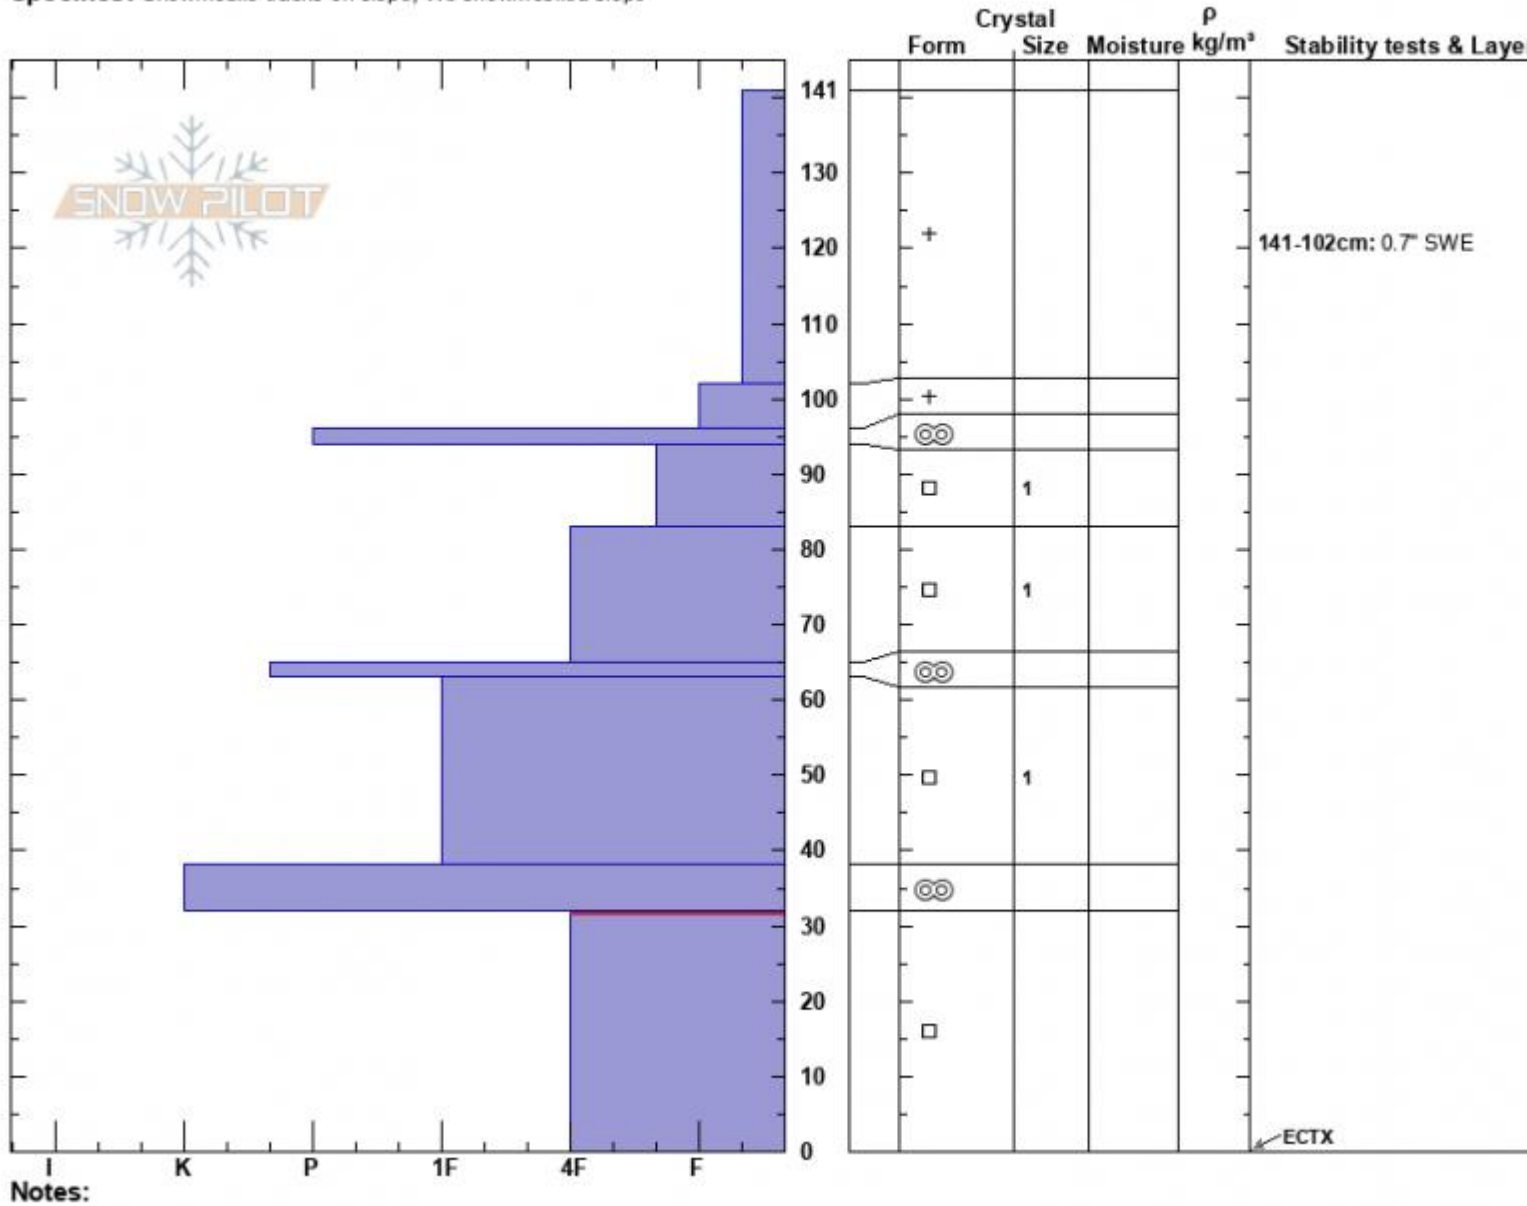

Head of Hellroaring S
 Centennial Range
 ID
 Elevation: 8800 ft
 Aspect: 160°
 Specifics: Snowmobile tracks on slope; We snowmobiled slope

Ian Hoyer
 01/07/2024 - 12:00pm
 Co-ord: 44.55126N, -111.47332W
 Slope Angle: 20°
 Wind Loading: no

Stability: Fair
 Air Temperature:
 Sky Cover: OVC
 Precipitation: S1
 Wind: Calm

HS:141
 PF:100
 Layer Notes:
 141-102cm: 0.7" SWE
 32-0cm: Problematic layer

Advisory Region
 Island Park
 Longitude
 -111.48W
 Latitude
 44.55N
 Island Park, 2024-01-07