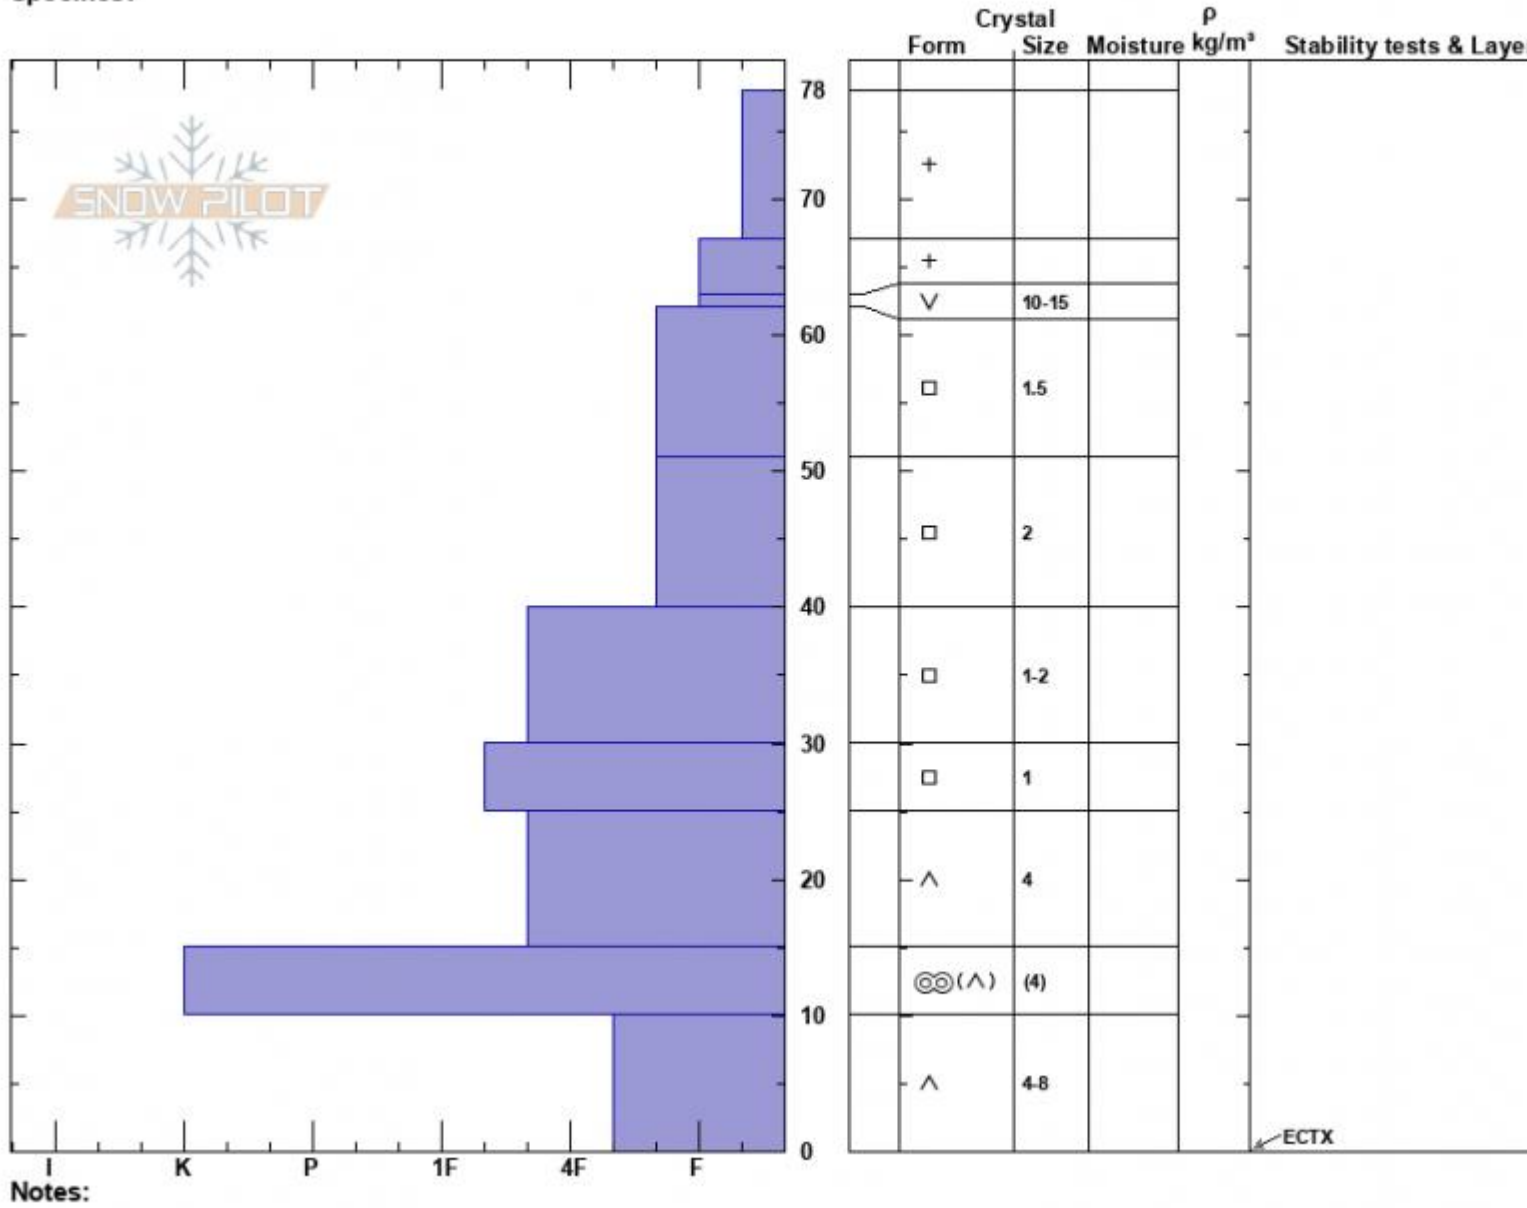

Lazy Susan  
 Bridger Range  
 MT  
 Elevation: 8470 ft  
 Aspect: 77°  
 Specifics:

Zach Peterson  
 01/07/2024 - 12:00pm  
 Co-ord: 44.82683N, -110.93189W  
 Slope Angle: 18°  
 Wind Loading: no

Stability: Good  
 Air Temperature:  
 Sky Cover: OVC  
 Precipitation: S2  
 Wind: W Calm

HS:78  
 PF:65  
 Layer Notes:  
 63-62cm: Problematic layer

Advisory Region  
 Bridger Range  
 Longitude  
 -110.93W  
 Latitude  
 45.83N  
 Bridger Range, 2024-01-07