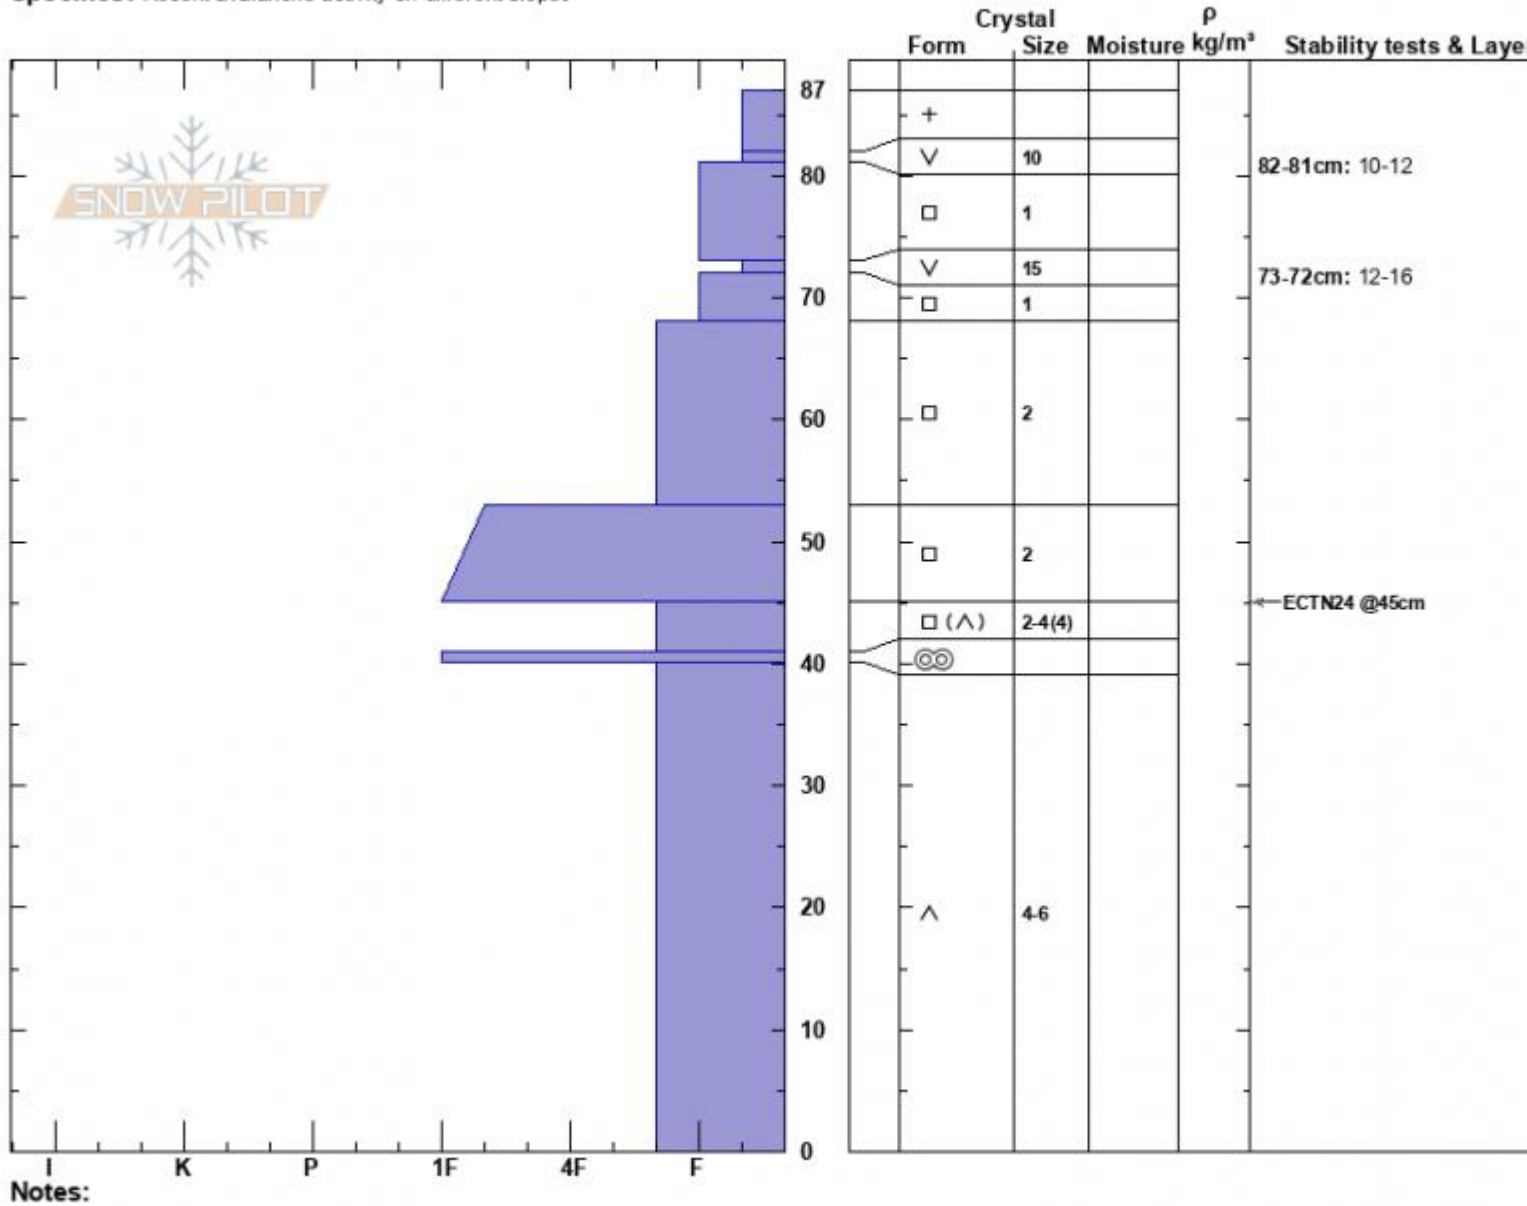

Second Yellow Mule  
 Madison Range-N  
 MT  
 Elevation: 9450 ft  
 Aspect: 8°  
 Specifics: Recent avalanche activity on different slopes

Zach Peterson  
 01/06/2024 - 12:00pm  
 Co-ord: 45.17441N, -111.40228W  
 Slope Angle: 29°  
 Wind Loading: previous

Stability: Good  
 Air Temperature:  
 Sky Cover: BKN  
 Precipitation: NO  
 Wind: S Calm

HS:87  
 PF:60  
 Layer Notes:  
 82-81cm: 10-12  
 73-72cm: 12-16  
 45-41cm: Problematic layer

Advisory Region  
 Northern Madison  
 Longitude  
 -111.38W  
 Latitude  
 45.17N  
 Northern Madison, 2024-01-06