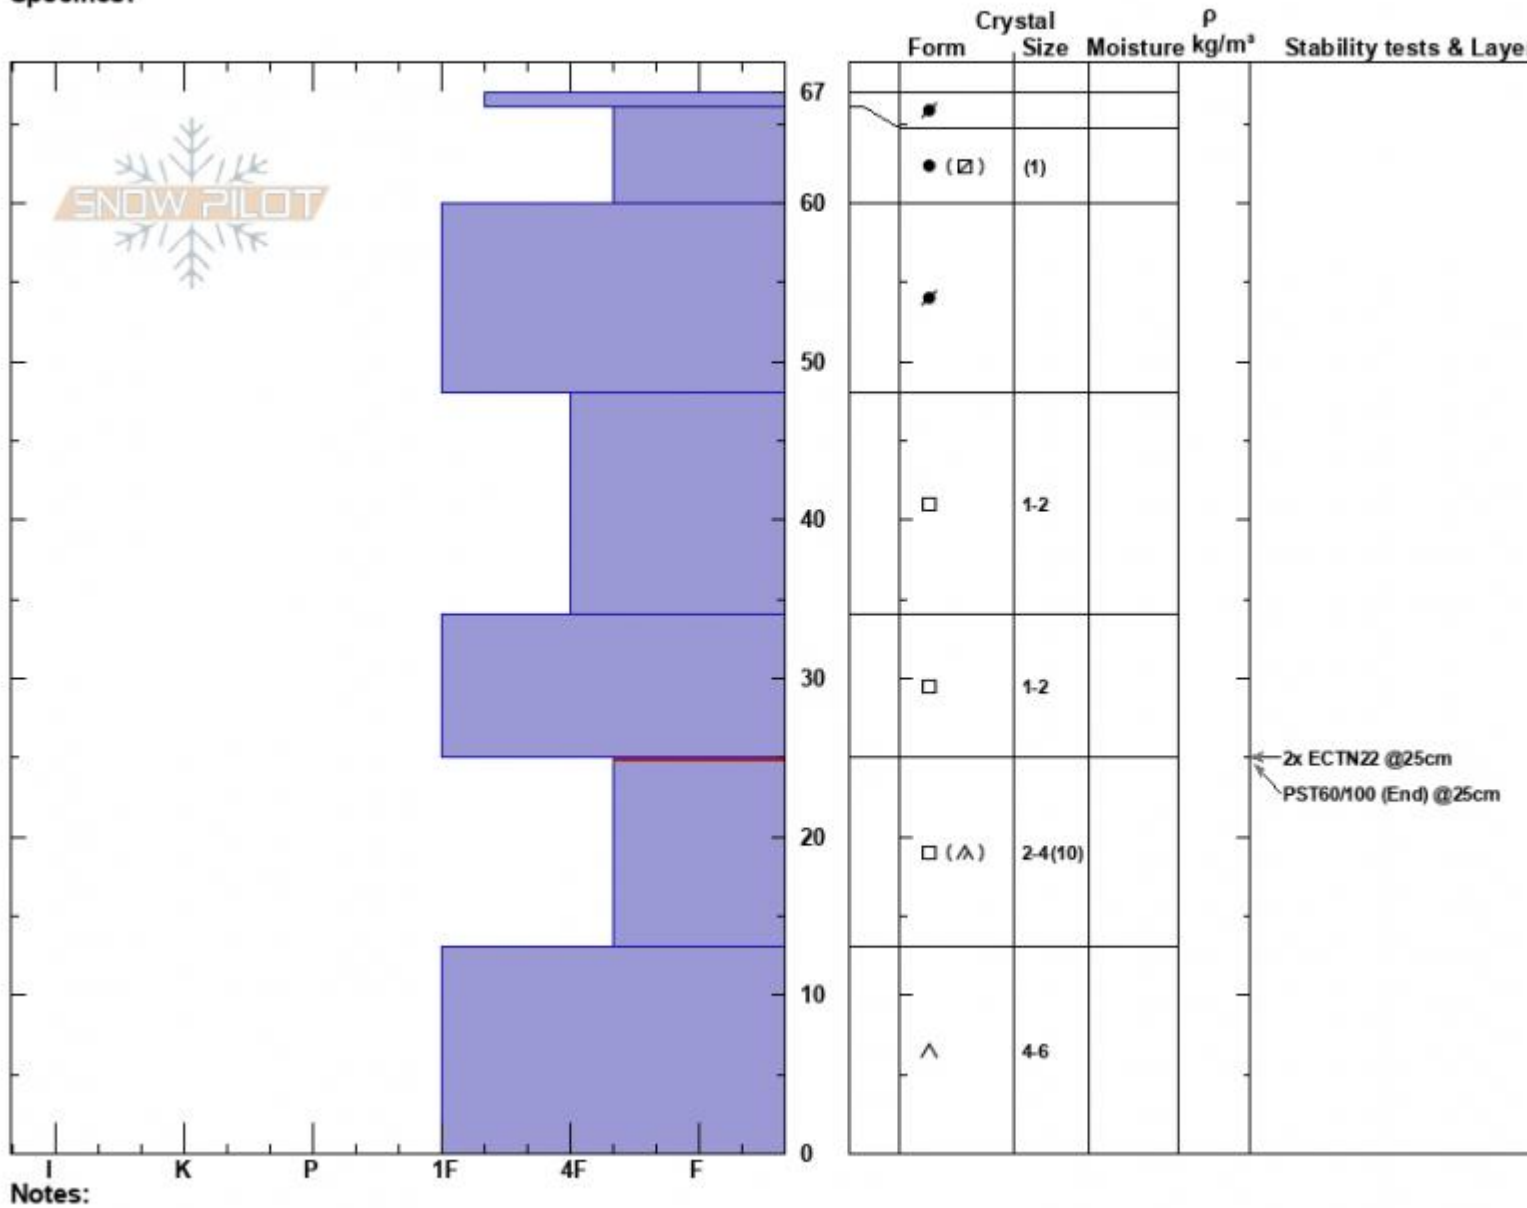

Cedar Shoulder  
 Madison Range-N  
 MT  
 Elevation: 9430 ft  
 Aspect: 10°  
 Specifics:

Dave Zinn  
 01/04/2024 - 1:00pm  
 Co-ord: 45.22519N, -111.49403W  
 Slope Angle: 26°  
 Wind Loading: previous

Stability: Good  
 Air Temperature:  
 Sky Cover: OVC  
 Precipitation: S-1  
 Wind: SW Light Breeze

HS:67  
 PF:50  
 Layer Notes:  
 25-13cm:Problematic layer

Advisory Region  
 Northern Madison  
 Longitude  
 -111.51W  
 Latitude  
 45.23N  
 Northern Madison, 2024-01-04