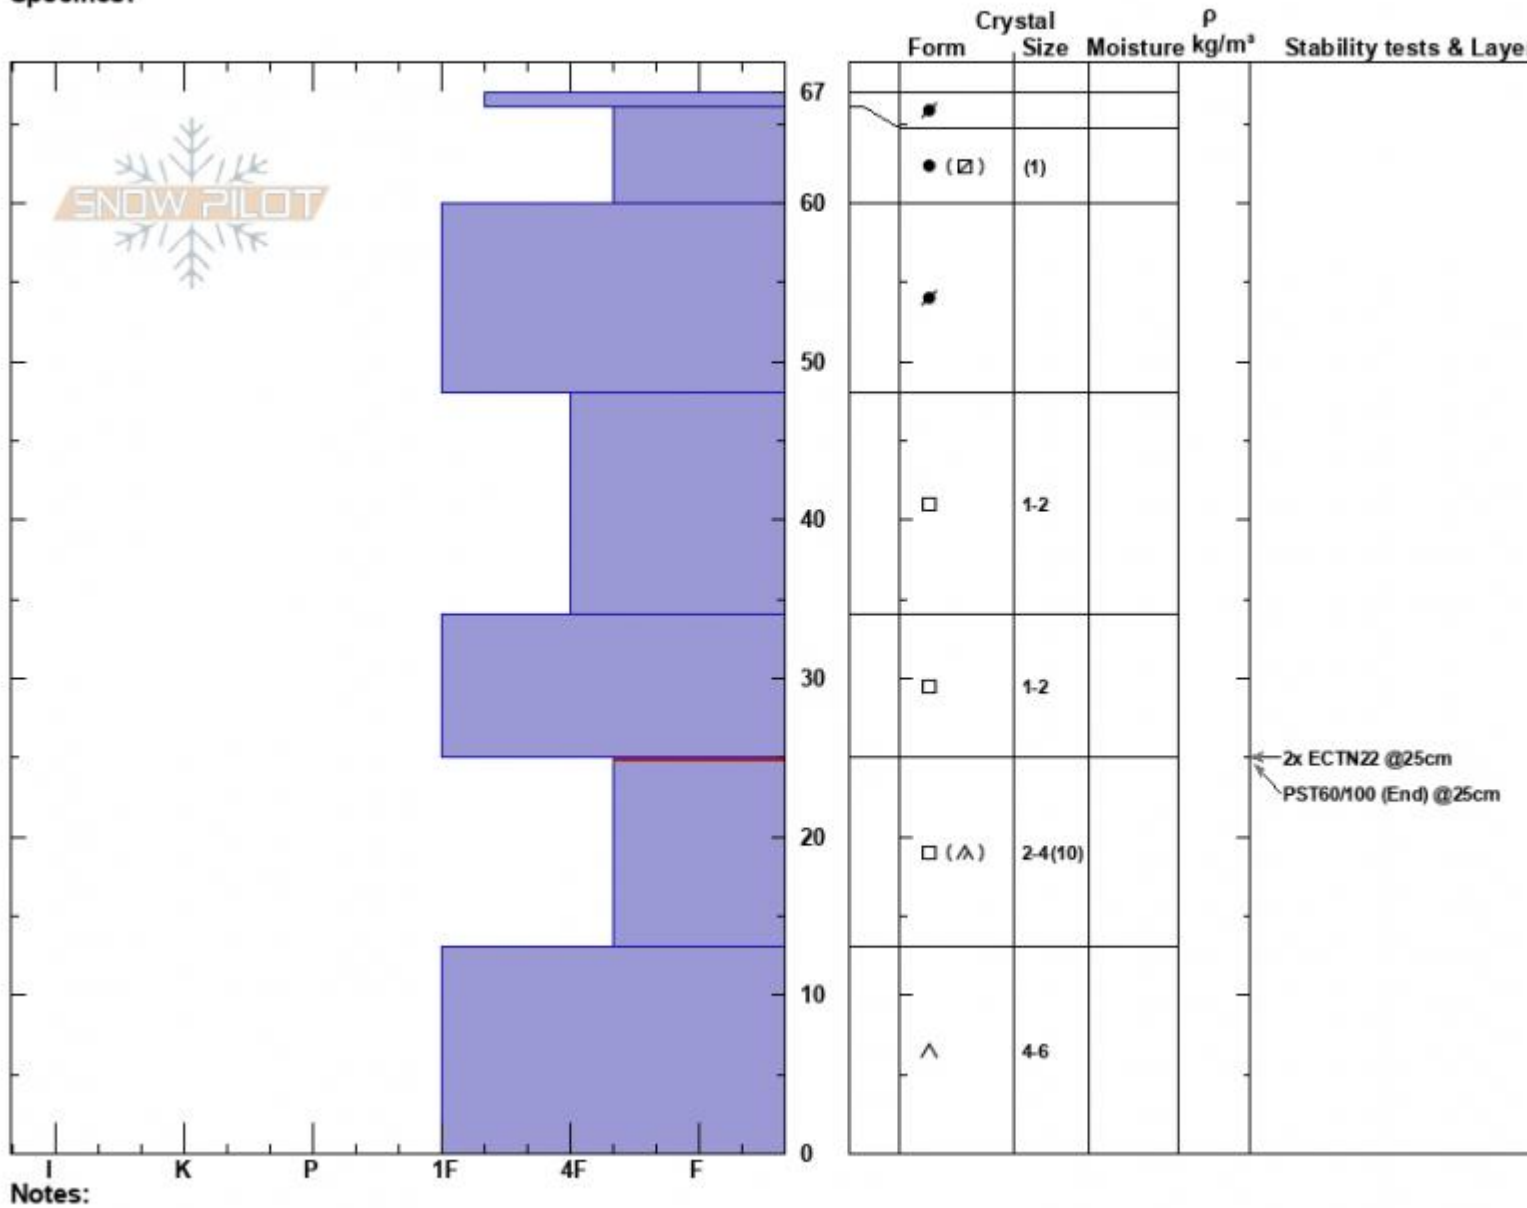

Cedar Shoulder
 Madison Range-N
 MT
 Elevation: 9430 ft
 Aspect: 10°
 Specifics:

Dave Zinn
 01/04/2024 - 1:00pm
 Co-ord: 45.22519N, -111.49403W
 Slope Angle: 26°
 Wind Loading: previous

Stability: Good
 Air Temperature:
 Sky Cover: OVC
 Precipitation: S-1
 Wind: SW Light Breeze

HS:67
 PF:50
 Layer Notes:
 25-13cm: Problematic layer

Notes:
 Advisory Region
 Northern Madison
 Longitude
 -111.51W
 Latitude
 45.23N
 Northern Madison, 2024-01-04